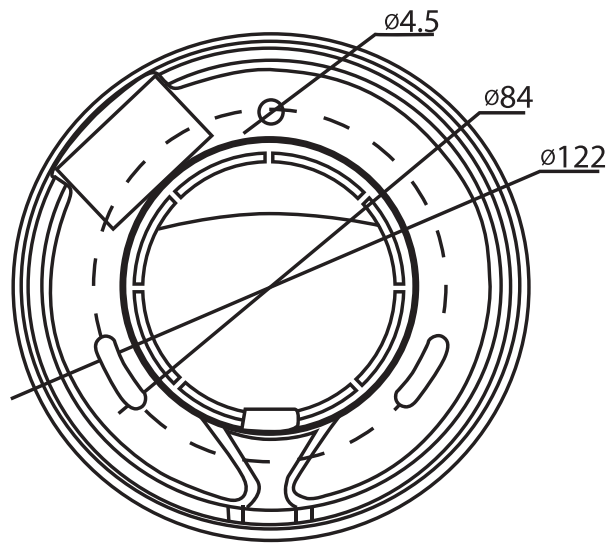

CCTV **OUTLET**

All specifications are subject to change without notice. Copyright © RealTime Ltd. All rights reserved