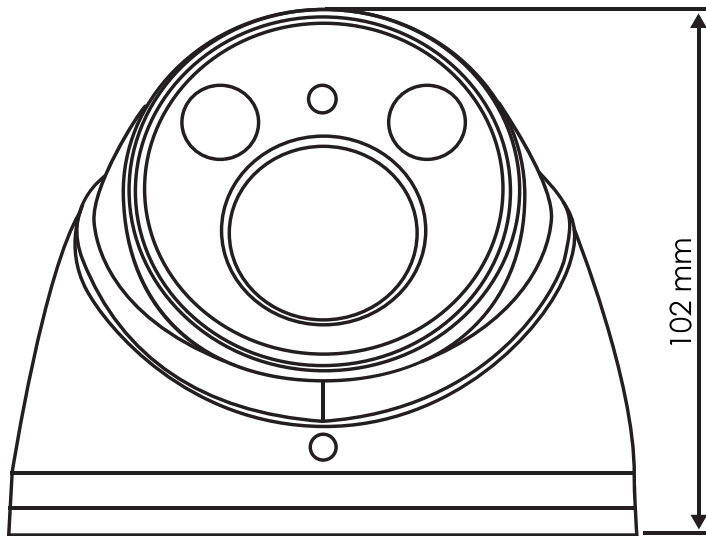

CCTV **OUTLET**

All specifications are subject to change without notice. Copyright © RealTime Ltd. All rights reserved