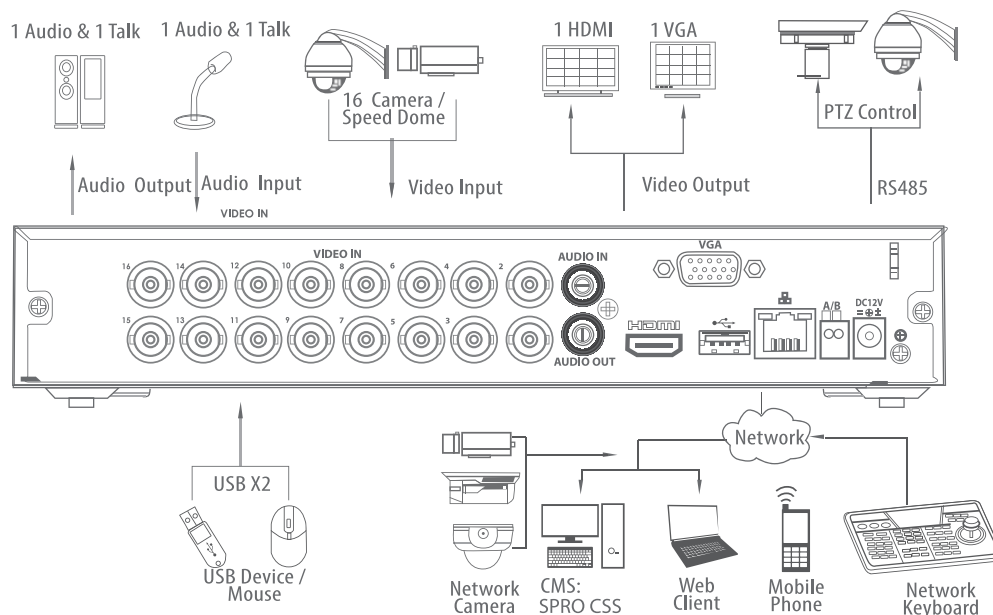

(continued)

Backup Mode	USB Device/Internal SATA burner/Network
Network	
Ethernet	RJ-45 port (10/100M/1000M)
Network Functions	HTTP, IPv4/IPv6, TCP/IP, UPNP, RTSP, UDP, SMTP, NTP, DHCP, DNS, PPPOE, DDNS, FTP, IP Filter, SNMP, P2P
Max. User Access	128 users
Smart Phone	iPhone, iPad, Android Phone
Storage	
Internal HDD	1 SATA port, up to 6TB
Auxiliary Interface	
USB Interface	2 ports (1 Rear USB3.0, 1 Front USB2.0)
RS485	1 port, For PTZ Control
General	
Power Supply	DC12V/2A
Power Consumption	10W (without HDD)
Working Environment	-10°C ~+55°C / 10%~90%RH / 86~106kpa
Dimensions	Compact 1U, 260mm × 220mm × 40mm
Weight	1.7 KG(without HDD)

CCTVOUTLET

All specifications are subject to change without notice. Copyright © RealTime Ltd. All rights reserved