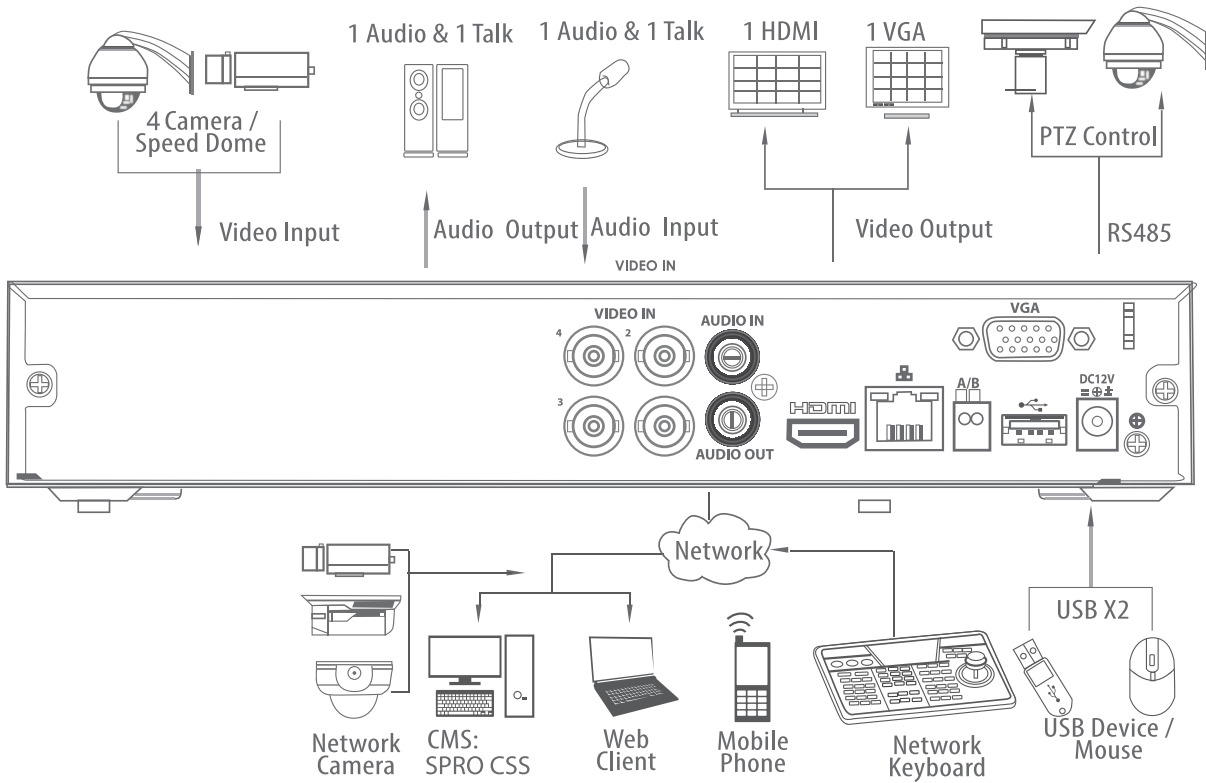

SPRO®

DHDVR06-B3-V2

6 Channel 4K DVR 5 in 1 (CVI / TVI / AHD / ANALOGUE / IP)

Key Features:

- 6 channel recording (4 channel BNC + 2 channel 8MP IP)
- 5 IN 1 (CVI / TVI / AHD / ANALOGUE / IP)
- P2P (no port forwarding required) - Apple app/Android app/Windows PC/Apple Mac
- 4K(1~7fps), 5MP(1~12fps), 4MP/3MP@15fps, 1080P/720P@25fps
- Audio over co-ax supported on all BNC Channels
- ONVIF 2.4 compatible
- IP spot via network (no convertor required)
- 4 channel playback at the same time
- Max 2 channels IP camera inputs, each channel up to 8MP, Max 48Mbps Incoming Bandwidth
- PTZ control over 1 co-ax cable (mouse control on DVR - area zoom & scroll zoom)
- Instant playback on one channel when others are on live viewing
- Smart search & email notification (snapshot)
- Intelligent feature : Facial & Tripwire detection (BNC channel only)
- Backup footage by video clip while viewing playback

SPECIFICATIONS

Model Number	DHDVR06-B3-V2	
Main Processor	Embedded processor	
Operating System	Embedded LINUX	
Video and Audio		
Input	6 channel (4 x BNC + 2 x IP)	
Standard	5 IN 1	4 channel CVI/TVI/AHD/ANALOGUE
	IP	2 channel (up to 8 Megapixel IP)

Network

Interface	1 RJ-45 port (100M)
Network Functions	HTTP, TCP/IP, IPv4/IPv6, UPnP, RTSP, UDP, SMTP, NTP, DHCP, DNS, IP Filter, PPPoE, DDNS, FTP, Alarm Server, P2P, IP Search
Max. User Access	128 users
Smart Phone	iPhone, iPad, Android Phone
Interoperability	ONVIF 2.42, CGI Conformant

Storage

Internal HDD	1 SATA port, up to 10TB
---------------------	-------------------------

Auxiliary Interface

USB Interface	2 ports(1 Rear), USB2.0
RS485	1 port, For PTZ Control

General

Power Supply	DC12V/2A
Power Consumption	<10W (without HDD)
Working Environment	-10°C ~+55°C / 0%~90%RH
Dimensions	Compact 1U, 260mm × 220mm × 40mm
Weight	0.9 KG(without HDD)