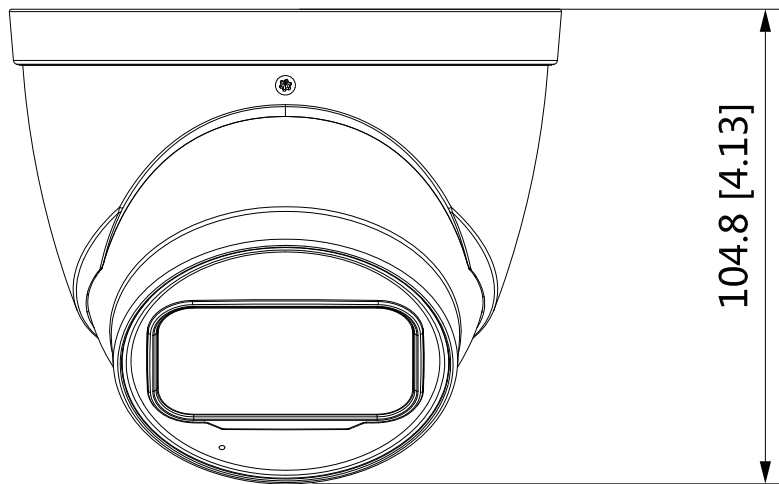

(continued)

Lens

Lens Type	Motorized
Mount Type	φ14
Focal Length	2.7mm–13.5mm
Max Aperture	F1.7
Angle of View	H.: 105°–33°, V.: 56°–18°, Diagonal: 126°–38°
Iris type	Fixed Iris
Auto Focus	Yes
Close Focus	0.8m (2.62ft)
DORI Distance	Detect: 90-264m Observe: 36-264m Recognize: 18-53m Identify: 9-26m

Pan/Tilt/Rotation

Pan/Tilt/Rotation Range	Pan:0°~360° / Tilt: 0° ~ 78° / Rotation: 0° ~ 360°
--------------------------------	--

Video

Resolution	4K (3840×2160); 5M (2592×1944); 4M (2560×1440); 960H (960× 576/960×480)
Video Frame Rate	CVI: 4K@15fps; 5M@20fps; 4M@25fps, CVBS: PAL/NTSC,
Day/Night	Auto switch by ICR
BLC Mode	BLC / HLC / WDR
WDR	120dB/WDR
White Balance	Auto / Manual
Gain Control	Auto; manual
Noise Reduction	2D&3D NR
Smart IR	Yes
Electronic Defog	Yes
Digital Zoom	4X
Mirror	Off/On
Privacy Masking	Off/On (8 area, rectangle)

Port

Video Output	Video output: HDCVI
Audio Input	One channel, built-in mic (-A)

General

Power Supply	12V DC \pm 30%
Power Consumption	Max 7.8W (12V DC, IR on)
Operating Conditions	-30°C ~ +60°C / Less than 95% RH
Storage Conditions	-30°C ~ +60°C / Less than 95% RH
Ingress Protection	IP67
Casing	Metal throughout the whole casing
Dimensions	Φ 122.0mm \times 104.8mm (Φ 4.80" \times 4.13")
Net Weight	0.58kg (1.28lb)
Gross Weight	0.73kg (1.616lb)