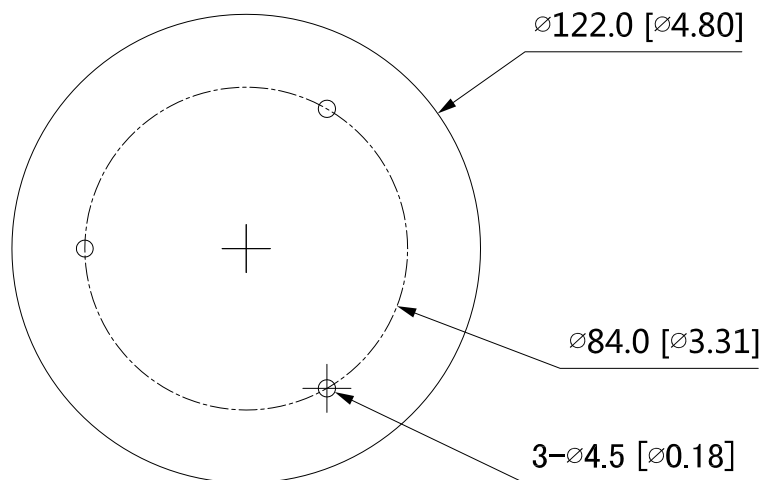

(continued)

Lens

Lens Type	Motorized
Mount Type	φ14
Focal Length	2.7mm–13.5mm
Max Aperture	F1.7
Angle of View	H.: 105°–33°, V.: 56°–18°, Diagonal: 126°–38°
Iris type	Fixed Iris
Auto Focus	Yes
Close Focus	0.8m (2.62ft)
DORI Distance	Detect: 90-264m Observe: 36-264m Recognize: 18-53m Identify: 9-26m

Pan/Tilt/Rotation

Pan/Tilt/Rotation Range	Pan:0°~360° / Tilt: 0° ~ 78° / Rotation: 0° ~ 360°
--------------------------------	--

Video

Resolution	4K (3840×2160); 5M (2592×1944); 4M (2560×1440); 960H (960× 576/960×480)
Video Frame Rate	CVI: 4K@15fps; 5M@20fps; 4M@25fps, CVBS: PAL/NTSC,
Day/Night	Auto switch by ICR
BLC Mode	BLC / HLC / WDR
WDR	120dB/WDR
White Balance	Auto / Manual
Gain Control	Auto; manual
Noise Reduction	2D&3D NR
Smart IR	Yes
Electronic Defog	Yes
Digital Zoom	4X
Mirror	Off/On
Privacy Masking	Off/On (8 area, rectangle)

Port

Video Output	Video output: HDCVI
Audio Input	One channel, built-in mic (-A)

General

Power Supply	12V DC \pm 30%
Power Consumption	Max 7.8W (12V DC, IR on)
Operating Conditions	-30°C ~ +60°C / Less than 95% RH
Storage Conditions	-30°C ~ +60°C / Less than 95% RH
Ingress Protection	IP67
Casing	Metal throughout the whole casing
Dimensions	Φ 122.0mm \times 104.8mm (Φ 4.80" \times 4.13")
Net Weight	0.58kg (1.28lb)
Gross Weight	0.73kg (1.616lb)