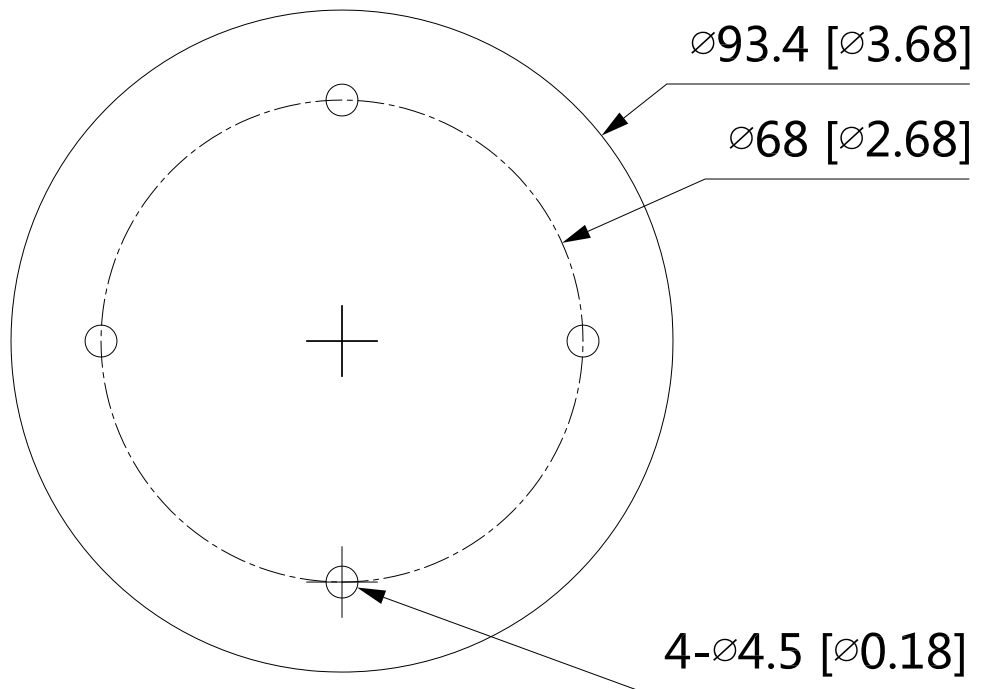

Ingress Protection	IP67
Casing	Metal throughout the whole casing
Dimensions	Φ93.4mm × 79.4mm (Φ3.68" × 3.13")
Net Weight	0.27 Kg (0.60lb)
Gross Weight	0.35 Kg (0.77lb)

CCTV **OUTLET**

All specifications are subject to change without notice. Copyright © RealTime Ltd. All rights reserved