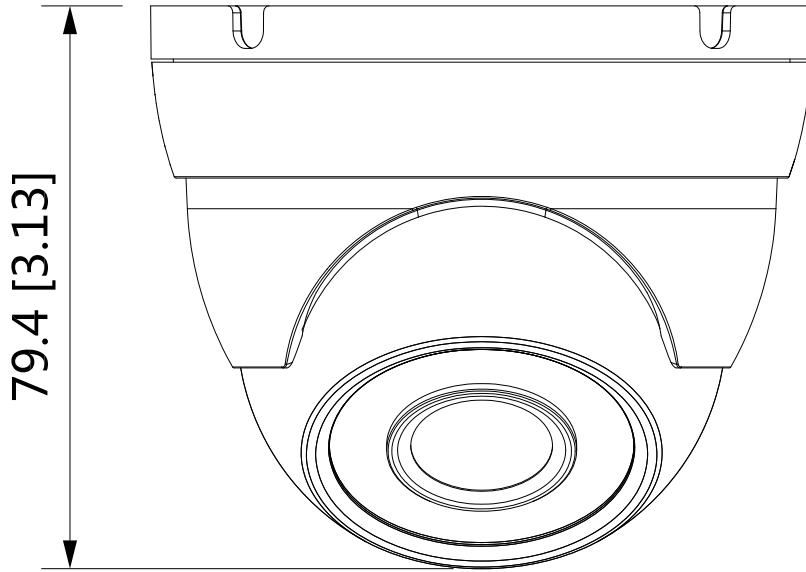

## SPECIFICATIONS

Model Number	DHD80/28RW/30M-4
Image Sensor	1/2.7 inch CMOS
Effective Pixels	3840(H)×2160(V), 8MP
Scanning System	Progressive
Electronic Shutter Speed	PAL: 1/25s–1/100000s / NTSC: 1/30s–1/100000s
Min. Illumination	0.03Lux/F2.0, 30IRE, 0Lux IR on
S/N Ratio	More than 65dB
Max. IR LEDs Length	Up to 30m
IR On/Off Control	Auto/ Manual
IR LEDs	12

(continued)

Lens	
<b>Lens Type</b>	Fixed lens
<b>Mount Type</b>	M12
<b>Focal Length</b>	2.8mm
<b>Max Aperture</b>	F2.0
<b>Angle of View</b>	125° x 105° x 56° (diagonal x horizontal x vertical)
<b>Focus Control</b>	N/A
<b>Close Focus Distance</b>	1.0 m (3.3 ft)
<b>DORI Distance</b>	Detect: 74.7m   Observe: 29.9m   Recognize: 14.9m   Identify: 7.5m
Pan/Tilt/Rotation	
<b>Pan/Tilt/Rotation Range</b>	Pan:0°~360° / Tilt: 0° ~ 78° / Rotation: 0° ~ 360°
Video	
<b>Resolution</b>	4K (3840 × 2160); 5M (2592 × 1944); 4M (2560 × 1440); 960H (960 × 576/960 × 480)
<b>Frame Rate</b>	CVI: 4K@25/30fps; 4K@15fps; 5M@20fps; 4M@25fps/30fps; AHD: 4K@15fps; TVI: 4K@15fps; CVBS: 960H
<b>Day/Night</b>	Auto (ICR) / Manual
<b>BLC</b>	BLC / HLC / WDR
<b>WDR</b>	DWDR
<b>White Balance</b>	Auto / Manual
<b>Gain Control</b>	Auto / Manual
<b>Noise Reduction</b>	2D/3D
<b>Smart IR</b>	Yes
<b>Mirror</b>	Off/On
<b>Privacy Masking</b>	Off/On (8 area, rectangle)
General	
<b>Video Output</b>	Video output choices of CVI/TVI/AHD/CVBS by one BNC port
<b>Power Supply</b>	12V DC ±30%
<b>Power Consumption</b>	Max 4.3W (12V DC, IR on)
<b>Operating Conditions</b>	-40°C to +60°C / Less than 95% RH
<b>Storage Conditions</b>	-40°C to +60°C / Less than 95% RH

Ingress Protection	IP67
Casing	Metal throughout the whole casing
Dimensions	Φ93.4mm × 79.4mm (Φ3.68" × 3.13")
Net Weight	0.27 Kg (0.60lb)
Gross Weight	0.35 Kg (0.77lb)

**CCTV** **OUTLET**

All specifications are subject to change without notice. Copyright © RealTime Ltd. All rights reserved