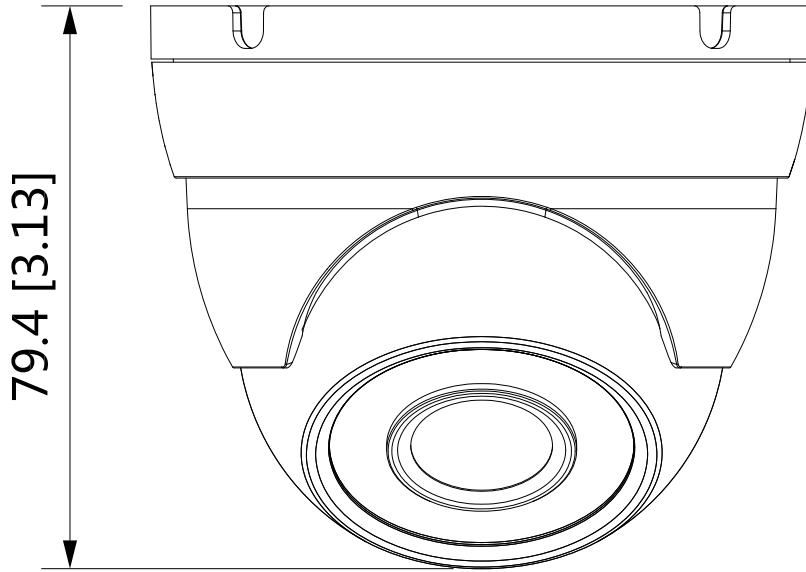

## Lens

<b>Lens Type</b>	Fixed lens
<b>Mount Type</b>	M12
<b>Focal Length</b>	2.8mm
<b>Max Aperture</b>	F2.0
<b>Angle of View</b>	125° x 105° x 56° (diagonal x horizontal x vertical)
<b>Focus Control</b>	N/A
<b>Close Focus Distance</b>	1.0 m (3.3 ft)
<b>DORI Distance</b>	Detect: 74.7m   Observe: 29.9m   Recognize: 14.9m   Identify: 7.5m

## Pan/Tilt/Rotation

<b>Pan/Tilt/Rotation Range</b>	Pan:0°~360° / Tilt: 0° ~ 78° / Rotation: 0° ~ 360°
--------------------------------	--

Ingress Protection	IP67
Casing	Metal throughout the whole casing
Dimensions	Φ93.4mm × 79.4mm (Φ3.68" × 3.13")
Net Weight	0.27 Kg (0.60lb)
Gross Weight	0.35 Kg (0.77lb)

**CCTV**OUTLET

All specifications are subject to change without notice. Copyright © RealTime Ltd. All rights reserved