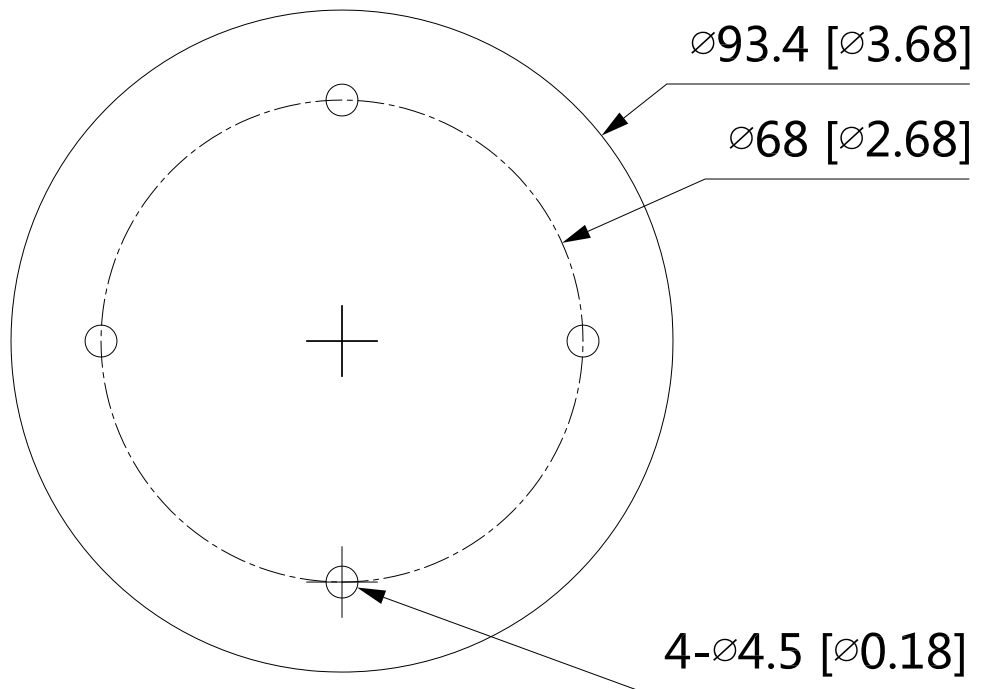

Ingress Protection	IP67
Casing	Metal throughout the whole casing
Dimensions	Φ93.4mm × 79.4mm (Φ3.68" × 3.13")
Net Weight	0.27 Kg (0.60lb)
Gross Weight	0.35 Kg (0.77lb)

CCTVOUTLET

All specifications are subject to change without notice. Copyright © RealTime Ltd. All rights reserved