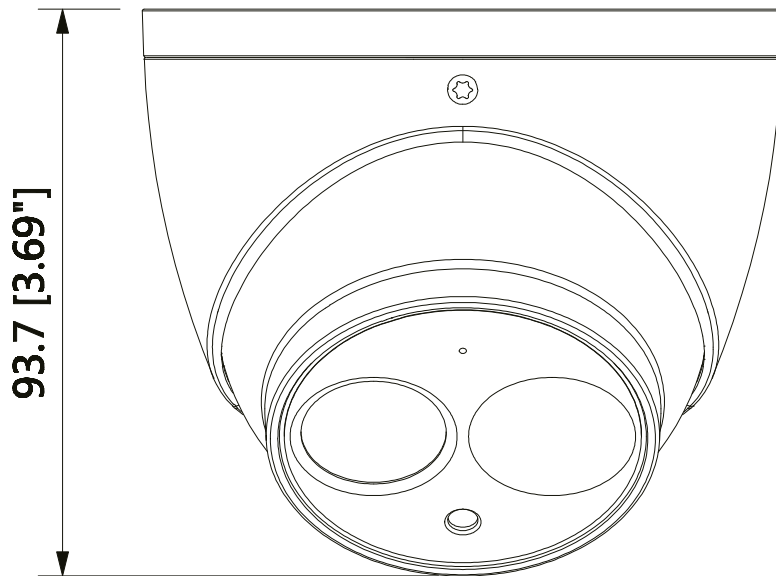

## Pan/Tilt/Rotation

<b>Pan/Tilt/Rotation Range</b>	Pan:0°~360° / Tilt: 0° ~ 78° / Rotation: 0° ~ 360°
--------------------------------	--

<b>Casing</b>	Aluminium
<b>Dimensions</b>	Φ106mm×93.7mm (Φ4.17"×3.69")
<b>Net Weight</b>	0.44kg (0.97lb)
<b>Gross Weight</b>	0.58kg (1.28lb)

**CCTV**OUTLET

All specifications are subject to change without notice. Copyright © RealTime Ltd. All rights reserved