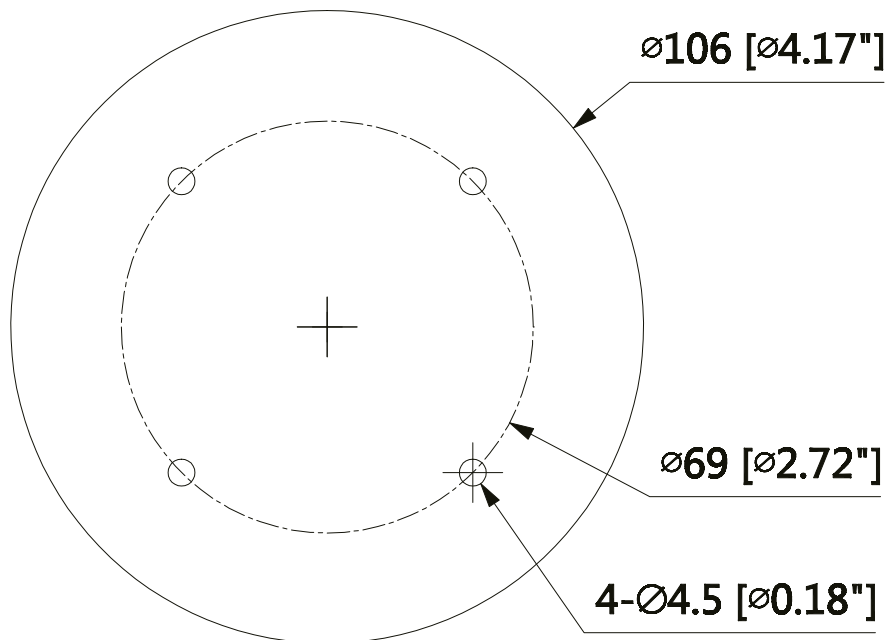

Casing	Aluminium
Dimensions	Φ106mm×93.7mm (Φ4.17"×3.69")
Net Weight	0.44kg (0.97lb)
Gross Weight	0.58kg (1.28lb)

CCTVOUTLET

All specifications are subject to change without notice. Copyright © RealTime Ltd. All rights reserved