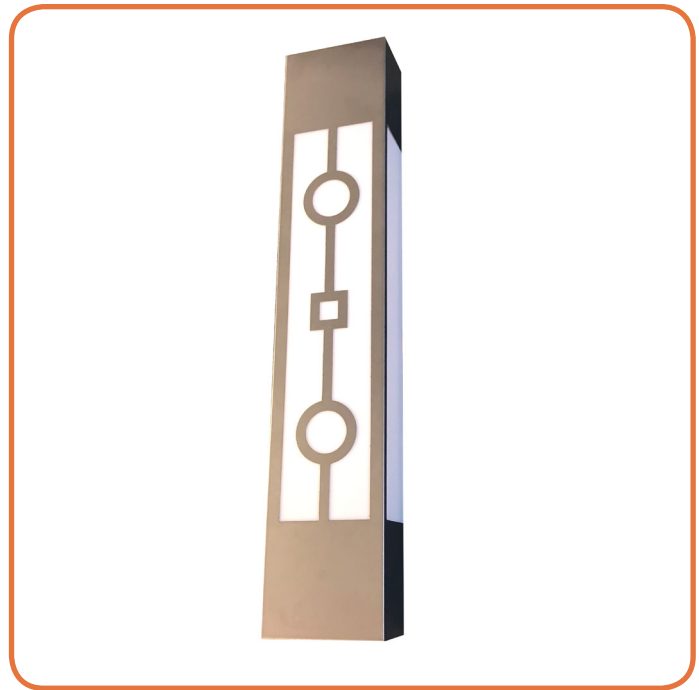

VTNV-LED

Construction:

- Steel chassis and end caps
- Diffuser is white smooth acrylic

Light Source:

- LED
- Dimming (0 - 10v) to 10% **Included**

Notes:

- Mounts to standard J-Box with slotted anchor holes
- Optional battery backup (36" or 48" only)
- Vertical or Horizontal mounting
- ADA compliant
- UL and CUL listed **DAMP** location
- LED Components
  - Replaceable Module
  - CRI > 80
  - Universal 120/277 volt standard
  - 5-Year Warranty on LED Components

Type:	
Job Name:	

WALL
CEILING
PENDANT
OUTDOOR

VTNV-24-LED

Height - 4 1/4"
Depth - 3"
Length - 24"

VTNV-36-LED-

Height - 4 1/4"
Depth - 3"
Length - 36"

VTNV-48-LED-

Height - 4 1/4"
Depth - 3"
Length - 48"

ORDERING INFORMATION

Example: VTNV-36-LED-U-30W-4-Z1-WSA

Model	Cage	Voltage	Lamping	Kelvin	Finish	Diffuser	Options
VTNV-24-LED		U 120 - 277	20w LED / 2460lm	2 3000K 4 4000K	T6 Pewter W2 Gloss White Z1 Satin Bronze Z3 Text Bronze	WSA White Smooth Acrylic	DIM LED dimming driver (0 - 10v) Dimming to 10% (Included)
VTNV-36-LED			30w LED / 3690lm	Optional 3 3500K	Optional (See Price List)		
VTNV-48-LED			40w LED / 4920lm		W1 Yolk W2 Gloss White W3 Text White B2 Text Black T4 Shimmer Gray M13 Anod Silver W13 Pearl Beige		Battery Backup Options BB10 10 Watts (1170lm) for 90-Minute

28435 Industry Drive., Valencia, California 91355
West Coast Sales: 800-325-4448 / 661-257-0286 • fax 800-323-2346 / 661-257-0201
East Coast Sales: 866-350-0991 • fax 866-490-5754
www.lightwayind.com • sales@lightwayind.com