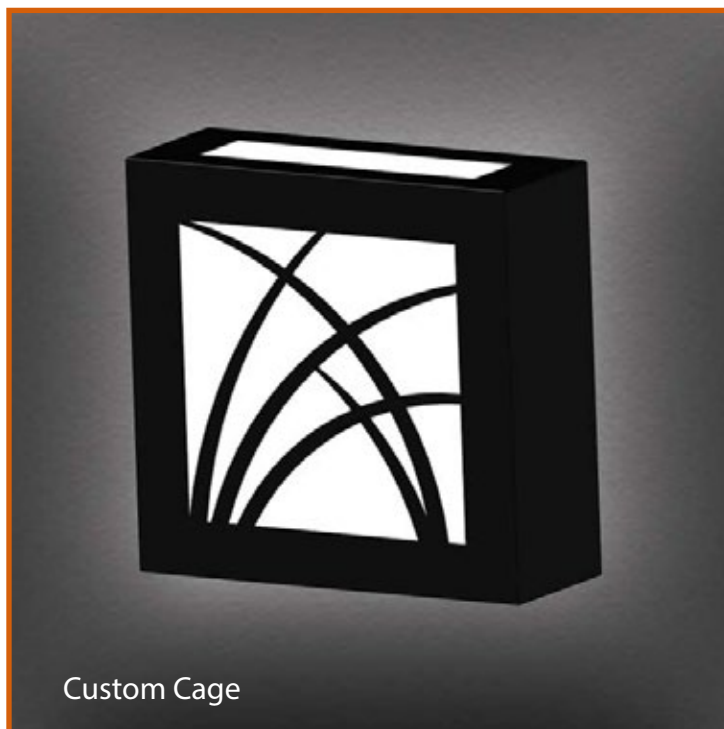

Construction:

- Steel housing and chassis
- Diffuser is white smooth acrylic or optional alabaster acrylic

Lamps:

- Lamps **INCLUDED**

Notes:

- Center lockup – hardware included
- Top lens and open bottom (standard configuration)
- Optional side and bottom lens
- Optional solid top (no up light)
- Custom cage styles available
- Dimming ballast may be limited with some lamps
- ADA compliant
- UL and CUL listed **damp** location

Cage A

Cage B

Cage C

STNW-12

Height - 12"

Width - 12"

Depth - 4"

Type:	
Job Name:	