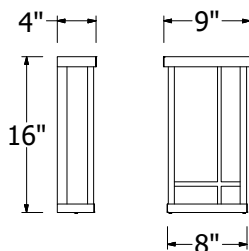

SALW-LED

Construction:

- Steel housing and chassis
- Diffuser is .080" thick white textured polycarbonate or optional white smooth polycarbonate
- Optional alabaster lenses are .080" thick acrylic

Light Source:

- LED
- Dimming either 0 - 10v (DIM) or Triac (DIMLD)

Notes:

- Center lockup – hardware included
- Optional bottom lens available
- Closed top eliminates upward light pollution
- Optional photocell (option 21) – specify voltage
- UL and CUL listed **WET** location
- LED Components
  - Replaceable Module
  - CRI > 80
  - Universal 120/277 volt standard
  - 5-Year Warranty on LED Components