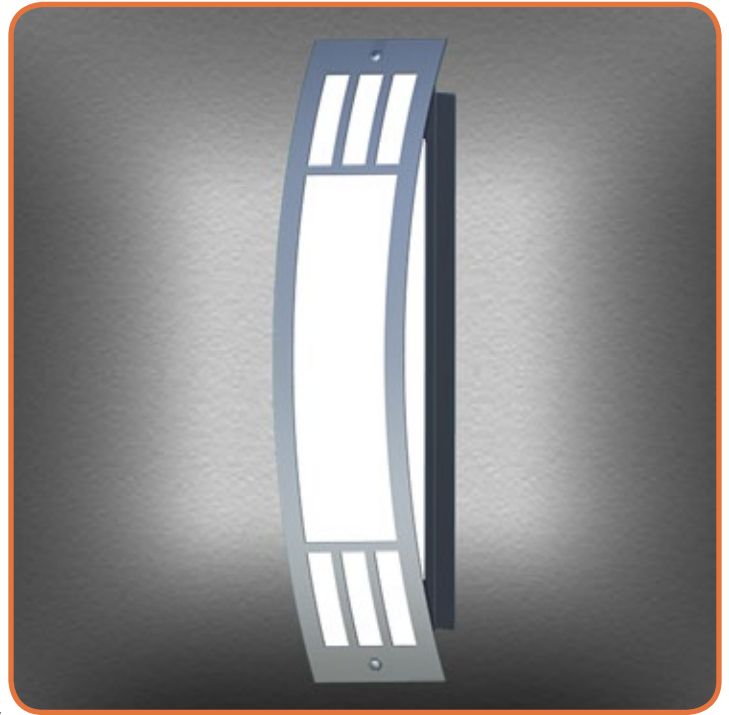

REIW Series LED

Construction:

- Steel housing and chassis
- White textured polycarbonate lens

Light Source:

- LED
- Dimming (0 - 10v) to 10% **Included**

Notes:

- Mounting - See notes below dimensions
- Horizontal or vertical mounting
- ADA compliant
- Optional battery backup
- UL and CUL listed DAMP location
- LED Components
 - Replaceable Module
 - CRI > 80
 - Universal 120/277 volt standard
 - 5-Year Warranty on LED Components

Type:	
Job Name:	

WALL
 CEILING
 PENDANT
 OUTDOOR

REIW-315	REIW-326	REIW-415	REIW-426
Height - 15"	Height - 26"	Height - 15"	Height - 26"
Width - 3"	Width - 3"	Width - 4.25"	Width - 4.25"
Depth - 4"	Depth - 4"	Depth - 4"	Depth - 4"

Mounts to 2 x 4 box/opening oriented to match fixture's linear dimension

Mounts to standard J box

ORDERING INFORMATION

Example: REIW-326-LED-U-21W-3-T6-WTP

--	--	--	--	--	--	--	--

Model	Cage	Voltage	Lamping	Kelvin	Finish	Diffuser	Options
REIW-315-LED REIW-415-LED		U 120- 277v	11w LED / 1175lm (106 lm per watt)	2 3000K 4 4000K Optional 3 3500K	B1 Satin Black T6 Pewter W2 Gloss White Z1 Satin Bronze Z3 Text Bronze Optional Finishes (see Price List) W1 Yolk W3 Text White B2 Text Black T4 Shimmer Gray M13 Anod Silver W13 Pearl Beige P2 Brushed Alum P9 Brushed Nickel	WTP White Textured Polycarbonate	DIM LED dimming driver (0 - 10v) Dimming to 10% (Included) Battery Backup Options (415 & 426 Series only) BB10 10 Watts (1170lm) for 90-Minutes
REIW-326-LED REIW-426-LED			21w LED / 2450lm (117 lm per watt)				