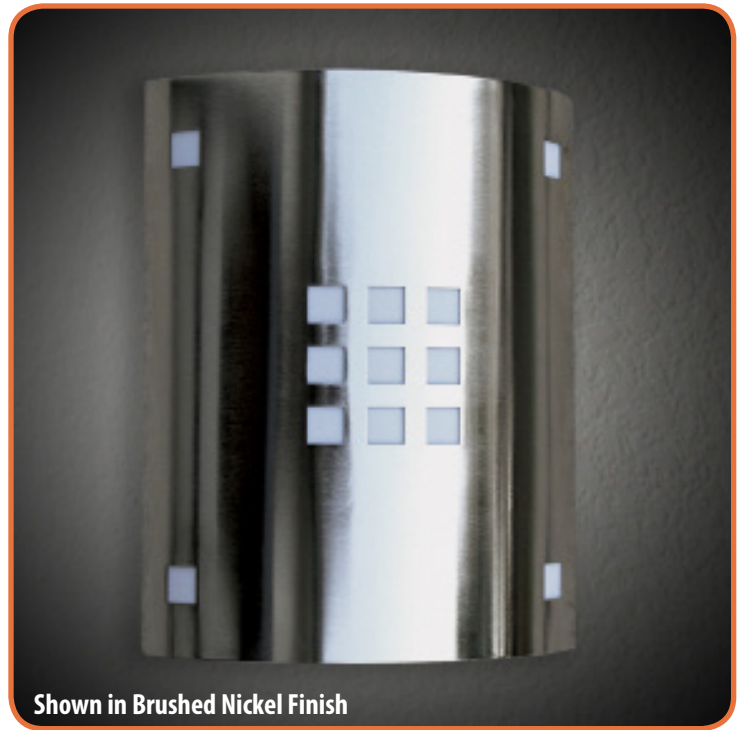

MNBW-LED

Construction:

- Steel housing and chassis
- Lens is white textured or smooth polycarbonate

Light Source:

- LED
- Dimming (0 - 10v) to 10% **Included**

Notes:

- Center lockup – hardware include (14")
- Bi-directional keyhole slots left and right (16")
- UL and CUL listed **WET** location
- LED Components
 - Replaceable Module
 - CRI > 80
 - Universal 120/277 volt standard
 - 5-Year Warranty on LED Components

Type:	
Job Name:	

Shown in Brushed Nickel Finish

MNBW-14

Height - 14"
Width - 14 1/4"
Depth - 6 1/4"

MNBW-16

Height - 16"
Width - 13 1/2"
Depth - 6 1/4"

WALL

CEILING

PENDANT

OUTDOOR

ORDERING INFORMATION

Example: MNBW-16-LED-U-23W-3-P2-WTP

--	--	--	--	--	--	--	--

Model	Cage	Voltage	Lamping	Kelvin	Finish	Diffuser	Options
MNBW-14-LED		U 120 - 277	13w LED / 1,484 lumens (114 lm per watt) 23w LED / 2293 lumens (99 lm per watt)	2 3000K 4 4000K Optional 3 3500K	B1 Satin Black Z1 Satin Bronze Z3 Text Bronze Optional (See Price List) W1 Yolk W2 Gloss White W3 Text White B2 Text Black T4 Shimmer Gray M13 Annod Silver T6 Pewter W13 Pearl Beige P2 Brushed Alum P9 Brushed Nickel M16 Antique Brass	WTP White Textured Polycarbonate WSP White Smooth Polycarbonate Optional Lens Material (See Price List) BSA Blue Smooth Acrylic	DIM LED dimming driver (0 - 10v) Dimming to 10% (Included)
MNBW-16-LED			13w LED / 1,484 lumens (114 lm per watt) 23w LED / 2293 lumens (99 lm per watt)				