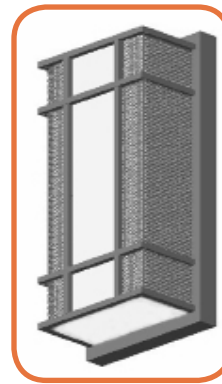

MINW-LED

Construction:

- Housing and chassis is steel
- Diffuser is .10 extruded white acrylic
- Accent bars and rings are extruded aluminum

Light Source:

- LED
- Dimming (0 - 10v) to 10% **Included**

Notes:

Type:	
Job Name:	

WALL

CEILING

PENDANT

OUTDOOR

MINW-916-LED

Height - 16"
Width - 9"
Depth - 4"
MC - 8"

MINW-920-LED

MINW Series

Cage Styles and Accents

MINW-A

MINW-B

MINW-C

MINW-D

SC
Screen
Complete

CC
Center
Complete

CH
Center
Half

EC
Ends
Complete

SF
Sides
Full

CF
Center
Full

Filigree

Mesh

Perforated

Waffle