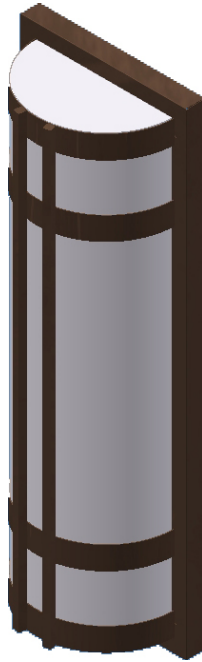

MENW-638 / 650

Construction:

- Steel housing and chassis
- Diffuser is .10 extruded white acrylic
- Top and bottom white acrylic lens - standard

Lamps:

- Lamps **INCLUDED** except on linear lamp fixtures

Notes:

Height - 38" - 50"

Width - 6 1/2"

Depth - 4"

Type:	
Job Name:	

Shown with Custom (C) Cage

WALL

CEILING

PENDANT

MENW Series

Cage Styles and Accents

MENW-A

MENW-B

MENW-C

MENW-D

MENW-E

MENW-F