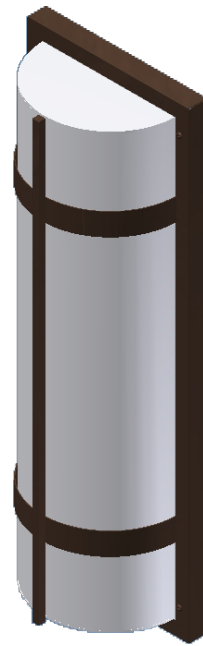

MENW-638 / 650

Construction:

- Steel housing and chassis
- Diffuser is .10 extruded white acrylic
- Top and bottom white acrylic lens - standard

Lamps:

- Lamps **INCLUDED** except on linear lamp fixtures

Notes:

Height - 38" - 50"

Width - 6 1/2"

Depth - 4"

Type:	
Job Name:	

Shown with Custom (C) Cage

WALL

CEILING

PENDANT

MENW Series

Cage Styles and Accents

MENW-A

MENW-B

MENW-C

MENW-D

MENW-E

MENW-F