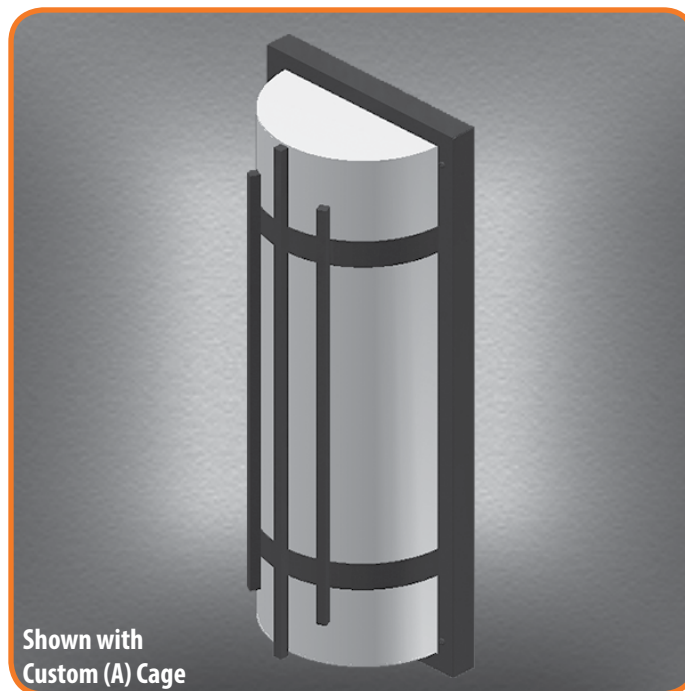

MENW-1138 / 1150

Construction:

- Steel housing and chassis
- Diffuser is .10 extruded white acrylic
- Top and bottom white acrylic lens - standard

Lamps:

- Lamps **INCLUDED** except on linear lamp fixtures

Notes:

- Optional Dimming ballast may be limited with some lamps
- Optional Photocell (21) increases fixture depth 1 1/2"
- Optional Photocell (21)- specify voltage 120v or 277v
- Optional Aluminum lens cover (ALC) eliminates up/down light
- Optional Battery backup may be limited or unavailable with some lamping
- UL and CUL listed **WET** location

Height - 38" - 50"
 Width - 11.25"
 Depth - 6.5"

Type:	
Job Name:	

WALL

CEILING

PENDANT

OUTDOOR

ORDERING INFORMATION

Example: MENW-1138-A-A-3T32-3-Z3-WSA