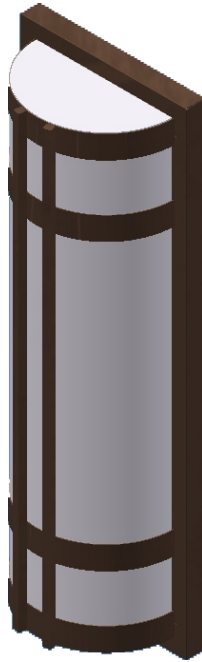

MENW-1138 / 1150

Construction:

- Steel housing and chassis
- Diffuser is .10 extruded white acrylic
- Top and bottom white acrylic lens - standard

Lamps:

- Lamps **INCLUDED** except on linear lamp fixtures

Height - 38" - 50"
 Width - 11.25"
 Depth - 6.5"

Type:	
Job Name:	

WALL

CEILING

PENDANT

OUTDOOR

ORDERING INFORMATION

Example: MENW-1138-A-A-3T32-3-Z3-WSA

MENW Series

Cage Styles and Accents

MENW-A

MENW-B

MENW-C

MENW-D

MENW-E

MENW-F