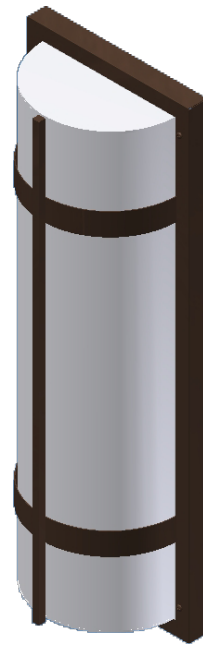

MENW-1138 / 1150

Construction:

- Steel housing and chassis
- Diffuser is .10 extruded white acrylic
- Top and bottom white acrylic lens - standard

Lamps:

- Lamps **INCLUDED** except on linear lamp fixtures

Height - 38" - 50"
 Width - 11.25"
 Depth - 6.5"

Type:	
Job Name:	

WALL

CEILING

PENDANT

OUTDOOR

ORDERING INFORMATION

Example: MENW-1138-A-A-3T32-3-Z3-WSA

MENW Series

Cage Styles and Accents

MENW-A

MENW-B

MENW-C

MENW-D

MENW-E

MENW-F