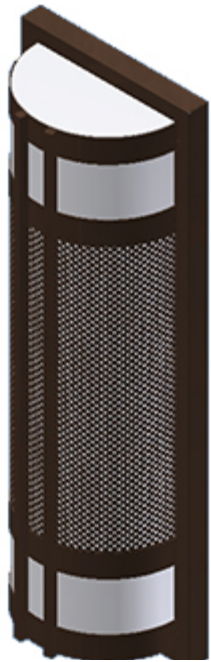

MENW-1138 / 1150

Construction:

- Steel housing and chassis
- Diffuser is .10 extruded white acrylic
- Top and bottom white acrylic lens - standard

Lamps:

- Lamps **INCLUDED** except on linear lamp fixtures

Height - 38" - 50"
 Width - 11.25"
 Depth - 6.5"

Type:	
Job Name:	

WALL

CEILING

PENDANT

OUTDOOR

ORDERING INFORMATION

Example: MENW-1138-A-A-3T32-3-Z3-WSA

MENW Series

Cage Styles and Accents

MENW-A

MENW-B

MENW-C

MENW-D

MENW-E

MENW-F