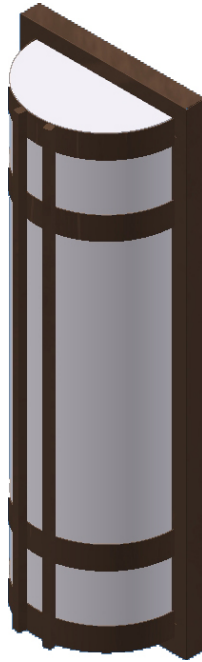

MENW-1110

Construction:

- Steel housing and chassis
- Diffuser is .10 extruded white acrylic
- Top and bottom white acrylic lens - standard

Lamps:

- Lamps **INCLUDED** except on linear lamp fixtures

Notes:

Type:	
Job Name:	

Height - 10.5"
Width - 11.25"
Depth - 6.5"

WALL

CEILING

PENDANT

OUTDOOR

ORDERING INFORMATION

Example: MENW-1110-A-F-1Q26-3-Z3-WSA

MENW Series

Cage Styles and Accents

MENW-A

MENW-B

MENW-C

MENW-D

MENW-E

MENW-F