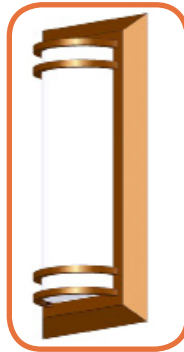

Construction:

- Steel housing and chassis
- Diffuser is .10 extruded white acrylic
- Top and bottom white acrylic lens - standard
- Accent bars and rings are extruded aluminum

Lamps:

- Lamps **INCLUDED**

MEIW Series

Cage Styles and Accents

MEIW-A

MEIW-B

MEIW-D

MEIW-E

MEIW-F

MEIW-G