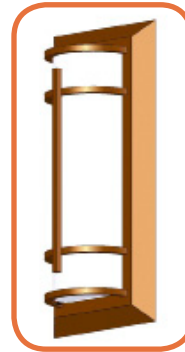

Construction:

- Steel housing and chassis
- Diffuser is .10 extruded white acrylic
- Top and bottom white acrylic lens - standard
- Accent bars and rings are extruded aluminum

Lamps:

- Lamps **INCLUDED**

MEIW Series

Cage Styles and Accents

MEIW-A

MEIW-B

MEIW-D

MEIW-E

MEIW-F

MEIW-G

Waffle

Construction:

- Steel housing and chassis
- Diffuser is .10 extruded white acrylic
- Top and bottom white acrylic lens - standard
- Accent bars and rings are extruded aluminum

Lamps:

- Lamps **INCLUDED** except on linear lamp fixtures