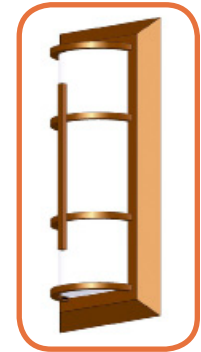

Construction:

- Steel housing and chassis
- Diffuser is .10 extruded white acrylic
- Top and bottom white acrylic lens - standard
- Accent bars and rings are extruded aluminum

Lamps:

- Lamps **INCLUDED**

MEIW Series

Cage Styles and Accents

MEIW-A

MEIW-B

MEIW-D

MEIW-E

MEIW-F

MEIW-G

Waffle

Construction:

- Steel housing and chassis
- Diffuser is .10 extruded white acrylic
- Top and bottom white acrylic lens - standard
- Accent bars and rings are extruded aluminum

Lamps:

- Lamps **INCLUDED** except on linear lamp fixtures