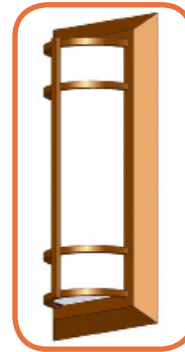

Construction:

- Steel housing and chassis
- Diffuser is .10 extruded white acrylic
- Top and bottom white acrylic lens - standard
- Accent bars and rings are extruded aluminum

Lamps:

- Lamps **INCLUDED**

MEIW Series

Cage Styles and Accents

MEIW-A

MEIW-B

MEIW-D

MEIW-E

MEIW-F

MEIW-G