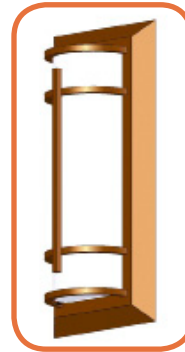

Construction:

- Steel housing and chassis
- Diffuser is .10 extruded white acrylic
- Top and bottom white acrylic lens - standard
- Accent bars and rings are extruded aluminum

Lamps:

- Lamps **INCLUDED**

MEIW Series

Cage Styles and Accents

MEIW-A

MEIW-B

MEIW-D

MEIW-E

MEIW-F

MEIW-G