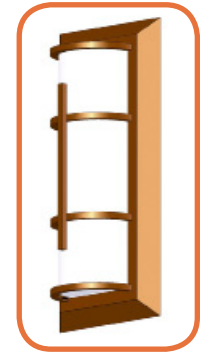

Construction:

- Steel housing and chassis
- Diffuser is .10 extruded white acrylic
- Top and bottom white acrylic lens - standard
- Accent bars and rings are extruded aluminum

Lamps:

- Lamps **INCLUDED**

MEIW Series

Cage Styles and Accents

MEIW-A

MEIW-B

MEIW-D

MEIW-E

MEIW-F

MEIW-G

Waffle

MEIW-820

Construction:

- Steel housing and chassis
- Diffuser is .10 extruded white acrylic
- Top and bottom white acrylic lens - standard
- Accent bars and rings are extruded aluminum

Lamps:

- Lamps **INCLUDED**

Waffle

Construction:

- Steel housing and chassis
- Diffuser is .10 extruded white acrylic
- Top and bottom white acrylic lens - standard
- Accent bars and rings are extruded aluminum

Lamps:

- Lamps **INCLUDED** except on linear lamp fixtures