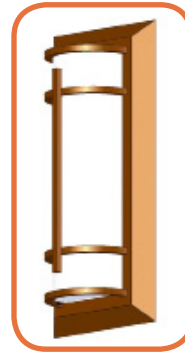

Construction:

- Steel housing and chassis
- Diffuser is .10 extruded white acrylic
- Top and bottom white acrylic lens - standard
- Accent bars and rings are extruded aluminum

Lamps:

- Lamps **INCLUDED**

MEIW Series

Cage Styles and Accents

MEIW-A

MEIW-B

MEIW-D

MEIW-E

MEIW-F

MEIW-G

Waffle

MEIW-820

Construction:

- Steel housing and chassis
- Diffuser is .10 extruded white acrylic
- Top and bottom white acrylic lens - standard
- Accent bars and rings are extruded aluminum

Lamps:

- Lamps **INCLUDED**

Waffle

Construction:

- Steel housing and chassis
- Diffuser is .10 extruded white acrylic
- Top and bottom white acrylic lens - standard
- Accent bars and rings are extruded aluminum

Lamps:

- Lamps **INCLUDED** except on linear lamp fixtures