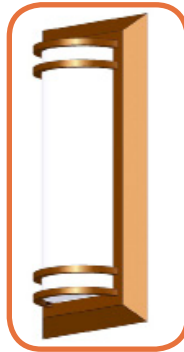

MEIW Series

Cage Styles and Accents

MEIW-D