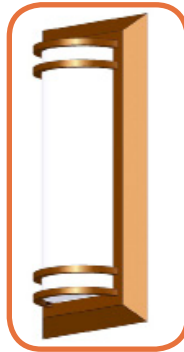

Construction:

- Steel housing and chassis
- Diffuser is .10 extruded white acrylic
- Top and bottom white acrylic lens - standard
- Accent bars and rings are extruded aluminum

Lamps:

- Lamps **INCLUDED**

MEIW Series

Cage Styles and Accents

MEIW-A

MEIW-B

MEIW-D

MEIW-E

MEIW-F

MEIW-G

Waffle

MEIW-820

Construction:

- Steel housing and chassis
- Diffuser is .10 extruded white acrylic
- Top and bottom white acrylic lens - standard
- Accent bars and rings are extruded aluminum

Lamps:

- Lamps **INCLUDED**