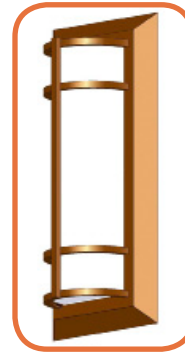

Construction:

- Steel housing and chassis
- Diffuser is .10 extruded white acrylic
- Top and bottom white acrylic lens - standard
- Accent bars and rings are extruded aluminum

Lamps:

- Lamps **INCLUDED**

MEIW Series

Cage Styles and Accents

MEIW-A

MEIW-B

MEIW-D

MEIW-E

MEIW-F

MEIW-G

Waffle

Construction:

- Steel housing and chassis
- Diffuser is .10 extruded white acrylic
- Top and bottom white acrylic lens - standard
- Accent bars and rings are extruded aluminum

Lamps:

- Lamps **INCLUDED** except on linear lamp fixtures