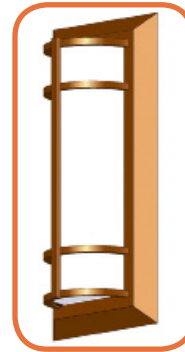

Construction:

- Steel housing and chassis
- Diffuser is .10 extruded white acrylic
- Top and bottom white acrylic lens - standard
- Accent bars and rings are extruded aluminum

Lamps:

- Lamps **INCLUDED**

MEIW Series

Cage Styles and Accents

MEIW-A

MEIW-B

MEIW-D

MEIW-E

MEIW-F

MEIW-G

Waffle

MEIW-820

Construction:

- Steel housing and chassis
- Diffuser is .10 extruded white acrylic
- Top and bottom white acrylic lens - standard
- Accent bars and rings are extruded aluminum

Lamps:

- Lamps **INCLUDED**

Waffle

Construction:

- Steel housing and chassis
- Diffuser is .10 extruded white acrylic
- Top and bottom white acrylic lens - standard
- Accent bars and rings are extruded aluminum

Lamps:

- Lamps **INCLUDED** except on linear lamp fixtures