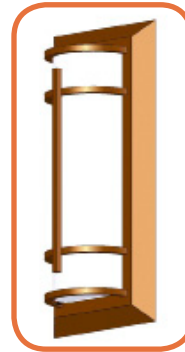

## Construction:

- Steel housing and chassis
- Diffuser is .10 extruded white acrylic
- Top and bottom white acrylic lens - standard
- Accent bars and rings are extruded aluminum

## Cage Styles and Accents

**MEIW-A**

**MEIW-B**

**MEIW-D**

**MEIW-E**

**MEIW-F**

**MEIW-G**

**MEIW-H**

**SC**  
Screen  
Complete

**CC**  
Center  
Complete

**CH**  
Center  
Half

**EC**  
Ends  
Complete

**Filigree**

**Mesh**

**Perforated**

**Waffle**