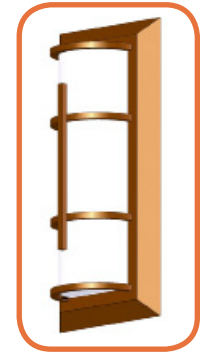

## Construction:

- Steel housing and chassis
- Diffuser is .10 extruded white acrylic
- Top and bottom white acrylic lens - standard
- Accent bars and rings are extruded aluminum

## Notes:

- Integral mounting plate; keyhole slots left and right
- Top and bottom white acrylic lens - standard
- ADA compliant cage styles A, B and D only
- Aluminum Lens Cover (ALC) eliminates up/down light
- Not all material and accent styles are available – consult factory
- Dimming ballast may be limited with some lamps
- UL and CUL listed WET location

## Cage Styles and Accents

**MEIW-A**

**MEIW-B**

**MEIW-D**

**MEIW-E**

**MEIW-F**

**MEIW-G**

**MEIW-H**

**SC**  
Screen  
Complete

**CC**  
Center  
Complete

**CH**  
Center  
Half

**EC**  
Ends  
Complete

**Filigree**

**Mesh**

**Perforated**

**Waffle**