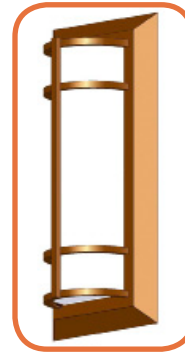

## Construction:

- Steel housing and chassis
- Diffuser is .10 extruded white acrylic
- Top and bottom white acrylic lens - standard
- Accent bars and rings are extruded aluminum

Height - 20"  
 Width - 8 1/2"  
 Depth - 4" (cage styles A,B and D)  
 Depth - 4 3/8" (cage style E, F, G and H)  
 MC - 10

Type:	
Job Name:	

WALL

CEILING

PENDANT

OUTDOOR

## Cage Styles and Accents

**MEIW-A**

**MEIW-B**

**MEIW-D**

**MEIW-E**

**MEIW-F**

**MEIW-G**

**MEIW-H**

**SC**  
Screen  
Complete

**CC**  
Center  
Complete

**CH**  
Center  
Half

**EC**  
Ends  
Complete

**Filigree**

**Mesh**

**Perforated**

**Waffle**