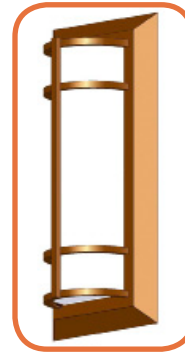

MEIW-818-LED

Construction:

- Steel housing and chassis
- Diffuser is .10 extruded white acrylic
- Accent bars and rings are extruded aluminum

Light Source:

- LED
- Dimming (0 - 10v) to 10% **Included**

Notes:

Height - 18"

Width - 8 1/2"

Depth - 4" (cage styles A,B and D)

Depth - 4 3/8" (cage style E, F, G and H)

MC - 9

Type:	
Job Name:	

WALL

CEILING

MEIW Series

Cage Styles and Accents

MEIW-A

MEIW-B

MEIW-D

MEIW-E

MEIW-F

MEIW-G

MEIW-H

SC
Screen
Complete

CC
Center
Complete

CH
Center
Half

EC
Ends
Complete

Filigree

Mesh

Perforated