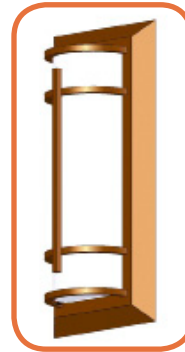

MEIW-818-LED

Construction:

- Steel housing and chassis
- Diffuser is .10 extruded white acrylic
- Accent bars and rings are extruded aluminum

Light Source:

- LED
- Dimming (0 - 10v) to 10% **Included**

Notes:

MEIW Series

Cage Styles and Accents

MEIW-A

MEIW-B

MEIW-D

MEIW-E

MEIW-F

MEIW-G

MEIW-H

SC
Screen
Complete

CC
Center
Complete

CH
Center
Half

EC
Ends
Complete

Filigree

Mesh

Perforated