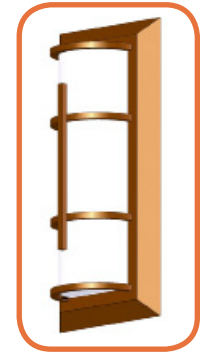

MEIW-818-LED

Construction:

- Steel housing and chassis
- Diffuser is .10 extruded white acrylic
- Accent bars and rings are extruded aluminum

Light Source:

- LED
- Dimming (0 - 10v) to 10% **Included**

Notes:

Height - 18"

Width - 8 1/2"

Depth - 4" (cage styles A,B and D)

Depth - 4 3/8" (cage style E, F, G and H)

MC - 9

Type:	
Job Name:	

WALL

CEILING

MEIW Series

Cage Styles and Accents

MEIW-A

MEIW-B

MEIW-D

MEIW-E

MEIW-F

MEIW-G

MEIW-H

SC
Screen
Complete

CC
Center
Complete

CH
Center
Half

EC
Ends
Complete

Filigree

Mesh

Perforated