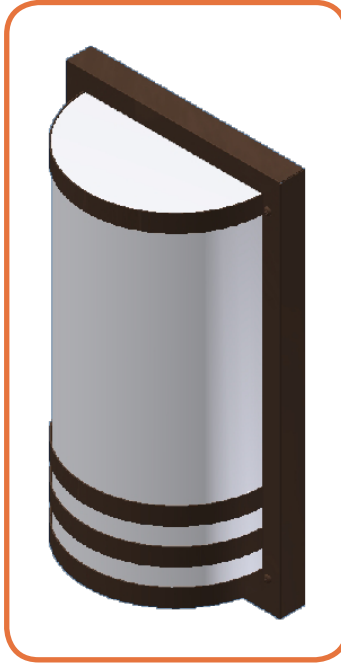

MANW-1126

Construction:

- Steel housing and chassis
- Diffuser is .10 extruded white acrylic
- Top and bottom white acrylic lens - standard

Lamps:

- Lamps **INCLUDED** except on linear lamp fixtures

Notes:

Type:	
Job Name:	

Shown with (E) cage

Height - 26"
Width - 11.25"
Depth - 6"

WALL

CEILING

PENDANT

OUTDOOR

ORDERING INFORMATION

MANW Series

Cage Styles and Accents

MANW-A

MANW-B

MANW-C

MANW-D

MANW-E

MANW-F