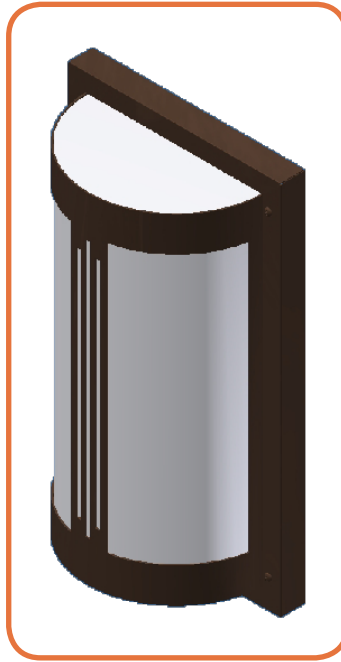

MANW Series

Cage Styles and Accents

MANW-B

28435 Industry Drive., Valencia, California 91355
West Coast Sales: 800-325-4448 / 661-257-0286 • fax 800-323-2346 / 661-257-0201
East Coast Sales: 866-350-0991 • fax 866-490-5754
www.lightwayind.com • sales@lightwayind.com