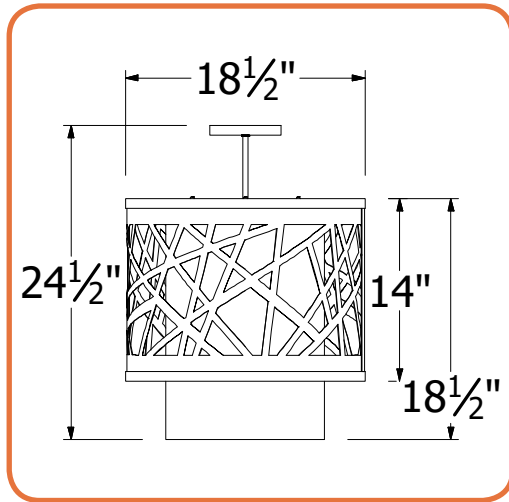

LCEH-LED

Construction:

- Decorative metal surround
- Bottom Diffuser is a White Textured Acrylic
- Side Diffuser is a Translucent Bonded Linen Material with a variety of color options.
- Canopy and housing are steel with a powder coated finish

Revision: 03/27/2019

LCEH-LED

STEM OPTION -1S15

STEM OPTION -1SLM45

ORDERING INFORMATION

Example: LCEH-18-LED-U-20W-4-W2-CTA-WTA-DIM-1SLM45-24"OAH

Model	Cage	Voltage	Lumens/Source	Kelvin	Finish	Diffusers	Options
LCEH-18-LED		U 120 - 277	2E26 Medium Base (NL) 20w 2,325 lm (Dim) 15ACw 1,724lm (DimLD) 23ACw 2,540 lm (DimLD)	2 3000K 4 4000K Optional 3 3500K	B1 Satin Black M13 Anod Silver T6 Pewter W2 Gloss White Z1 Satin Bronze Z3 Text Bronze Optional (see Price List) W1 Yolk W3 Text White B2 Text Black T4 Shimmer Gray W13 Pearl Beige	WLA White Linen Acrylic CTA Chocolate Textured Acrylic Optional Trim Options (Consult Factory) RTA Rapid Textured Acrylic BTA Black Textured Acrylic Bottom Diffuser WTA White Textured Acrylic	DIM LED dimming driver (0 - 10v) <i>(Included with On Board Driver only)</i> DIMLD Line Voltage /TRIAC/ELV/120v <i>(Included with DirectAC Boards only)</i> (Suspension Systems) 1S15 -Single Stem 15 degree swivel 1SLM45 -Single Stem 45 degree swivel OCCHFA Concealed Occupancy Sensor <i>See Sensor Resource Sheet</i>