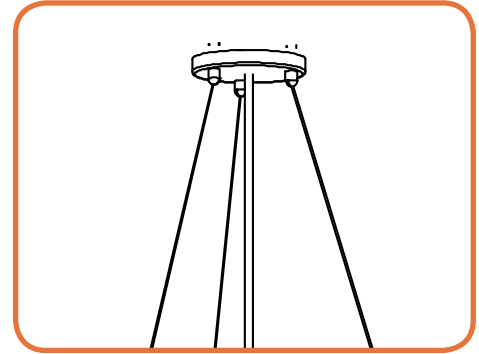

LCBH-LED

Construction:

- Bottom Diffuser is a White Textured Acrylic
- Side Diffuser is a Translucent Bonded Linen Material with a variety of color options.
- Canopy and housing are steel with a powder coated finish
- (4) Sets of 3/8" sq Aluminum bars accent the side of the lens

Light Source:

- LED
- Dimming to 10% **Included**

Notes:

- Mounting Kit Included for standard J-box
- Multiple canopy and stem options available.
- Custom overall heights available
- The LCLH has a typical leadtime of 6weeks, consult with factory for any minimum order quantities and setup fees
- UL and CUL listed **DAMP** location
- LED Array
 - Replaceable Module
 - CRI > 80
 - Dimming (10% or 1%)
 - Universal 120/277 volt standard
 - 5-Year Warranty on LED Components
- For a ceiling flush mounted version see the **LCBC**

Type:	
Job Name:	

Shown with White Linen Acrylic Side Lens & 1SLM45 Stem

WALL

CEILING

PENDANT

OUTDOOR

DIFFUSER OPTIONS

LCBH-LED

STEM OPTION -1S15

STEM OPTION -1SLM45

STEM OPTION -4AC-xSJ

STEM OPTION -3AC-xSJ

	DIM 'A'	DIM 'B'	OAH
LCBH-12	12.75"	4.5"	12"
LCBH-15	15.5"	4.5"	12"
LCBH-19	19.5"	5.25"	12"
LCBH-24	24.5"	8"	15"
LCBH-30	30.5"	8"	24"
LCBH-36	36.5"	8"	24"