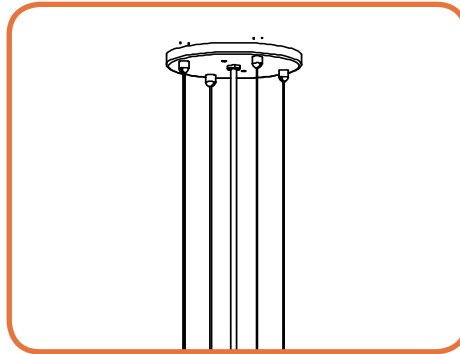

LCBH-LED

Construction:

- Bottom Diffuser is a White Textured Acrylic
- Side Diffuser is a Translucent Bonded Linen Material with a variety of color options.
- Canopy and housing are steel with a powder coated finish
- (4) Sets of 3/8" sq Aluminum bars accent the side of the lens

Light Source:

- LED
- Dimming to 10% **Included**

Notes:

- Mounting Kit Included for standard J-box
- Multiple canopy and stem options available.
- Custom overall heights available
- The LCLH has a typical leadtime of 6weeks, consult with factory for any minimum order quantities and setup fees
- UL and CUL listed **DAMP** location
- LED Array
 - Replaceable Module
 - CRI > 80
 - Dimming (10% or 1%)
 - Universal 120/277 volt standard
 - 5-Year Warranty on LED Components
- For a ceiling flush mounted version see the **LCBC**

Type:	
Job Name:	

Shown with White Linen Acrylic Side Lens & 1SLM45 Stem

WALL

CEILING

PENDANT

OUTDOOR

DIFFUSER OPTIONS

LCBH-LED

STEM OPTION -1S15

STEM OPTION -1SLM45

STEM OPTION -4AC-xSJ

STEM OPTION -3AC-xSJ

	DIM 'A'	DIM 'B'	OAH
LCBH-12	12.75"	4.5"	12"
LCBH-15	15.5"	4.5"	12"
LCBH-19	19.5"	5.25"	12"
LCBH-24	24.5"	8"	15"
LCBH-30	30.5"	8"	24"
LCBH-36	36.5"	8"	24"