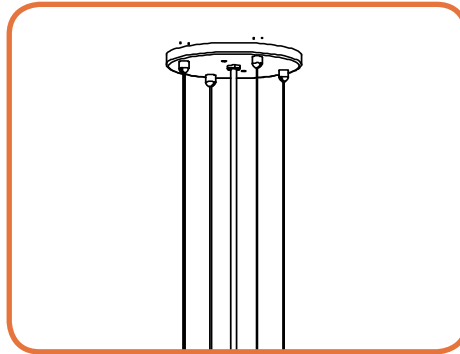

## Construction:

- Bottom Diffuser is a White Textured Acrylic
- Side Diffuser is a Translucent Bonded Linen Material with a variety of color options.
- Canopy and housing are steel with a powder coated finish

Type:	
Job Name:	

Shown with White Linen Acrylic Side Lens & 3AC-WSJ Stem

WALL

CEILING

PENDANT

OUTDOOR

## DIFFUSER OPTIONS

# LCAH-LED

STEM OPTION -1S15

STEM OPTION -1SLM45

STEM OPTION -4AC-xSJ

STEM OPTION -3AC-xSJ

	DIM 'A'	DIM 'B'	DIM 'C'	OAH
LCAH-19	19"	8"	12"	18"
LCAH-24	24"	8"	16"	24"