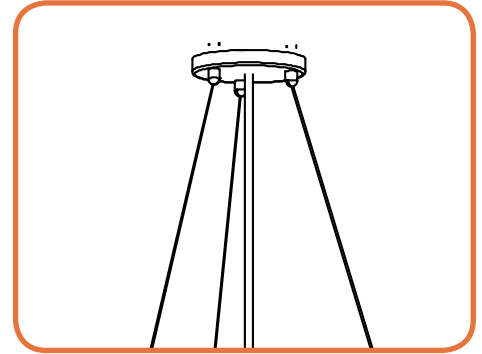

## Construction:

- Bottom Diffuser is a White Textured Acrylic
- Side Diffuser is a Translucent Bonded Linen Material with a variety of color options.
- Canopy and housing are steel with a powder coated finish

Type:	
Job Name:	

Shown with White Linen Acrylic Side Lens & 3AC-WSJ Stem

WALL

CEILING

PENDANT

OUTDOOR

# LCAH-LED

STEM OPTION -1S15

STEM OPTION -1SLM45

STEM OPTION -4AC-xSJ

STEM OPTION -3AC-xSJ

	DIM 'A'	DIM 'B'	DIM 'C'	OAH
LCAH-19	19"	8"	12"	18"
LCAH-24	24"	8"	16"	24"