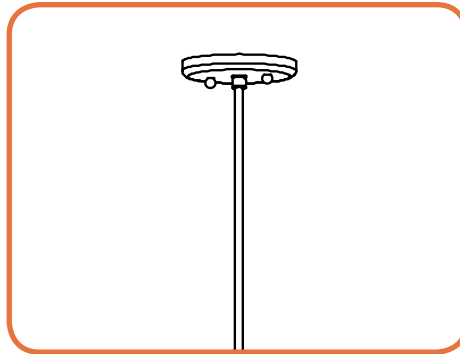

LCAH-LED

STEM OPTION -1S15