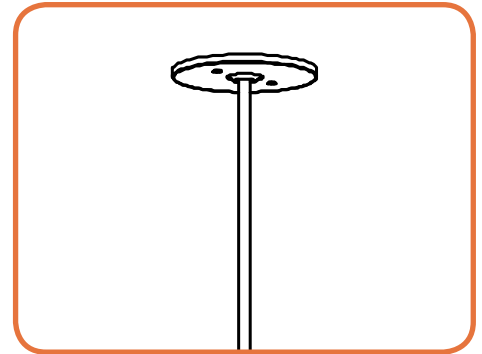

## Construction:

- Bottom Diffuser is a White Textured Acrylic
- Side Diffuser is a Translucent Bonded Linen Material with a variety of color options.
- Canopy and housing are steel with a powder coated finish

## Notes:

- Mounting Kit Included for standard J-box
- Multiple canopy and stem options available.
- Custom overall heights available
- The LCAH has a typical leadtime of 6weeks, consult with factory for any minimum order quantities and setup fees
- UL and CUL listed **DAMP** location
- LED Array
  - Replaceable Module
  - CRI > 80
  - Dimming (10% or 1%)
  - Universal 120/277 volt standard
  - 5-Year Warranty on LED Components
- For a ceiling flush mounted version see the **LCAC**

Type:	
Job Name:	

Shown with White Linen Acrylic Side Lens & 3AC-WSJ Stem

WALL

CEILING

PENDANT

OUTDOOR

# LCAH-LED

STEM OPTION -1S15

STEM OPTION -1SLM45

STEM OPTION -4AC-xSJ

STEM OPTION -3AC-xSJ

	DIM 'A'	DIM 'B'	DIM 'C'	OAH
LCAH-19	19"	8"	12"	18"
LCAH-24	24"	8"	16"	24"