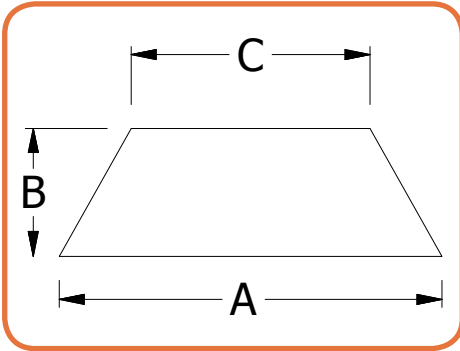

LCAH-LED

STEM OPTION -1S15