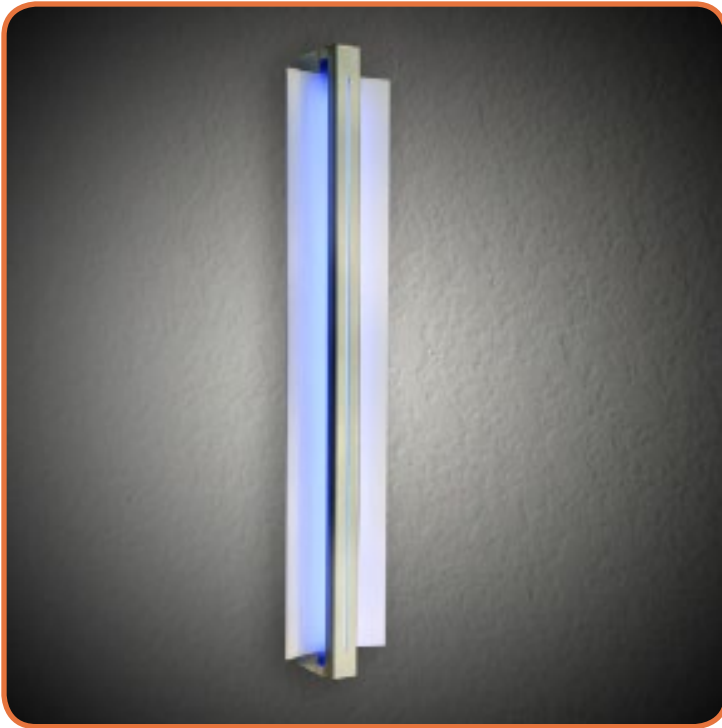

Construction:

- Steel housing and chassis
- Extruded aluminum lamp cover with milled center groove
- Diffuser is .125" thick formed white smooth acrylic

Lamps:

- Lamps **NOT INCLUDED**

Notes:

- Mounts to standard J-Box with anchor holes top and bottom
- Horizontal or vertical mounting
- ADA compliant
- UL and CUL listed **DAMP** location

Type:	
Job Name:	

ALUW-24	ALUW-36	ALUW-48
Height - 23"	Height - 34 3/4"	Height - 46 3/4"
Depth - 3 3/4"	Depth - 3 3/4"	Depth - 3 3/4"
Width - 6 1/4"	Width - 6 1/4"	Width - 6 1/4"
MC - 12 1/2"	MC - 17 3/8"	MC - 23 3/8"

WALL
CEILING
PENDANT
OUTDOOR

ORDERING INFORMATION

Example: ALUW-36-A-1F39-NL-T6-WSA

Model	Cage	Voltage	Lamping	Kelvin	Finish	Diffuser	Options
ALUW-24		A 120v NPF (Elec)	1F14 (1) 14w T5 NL 1F24 (1) 24w T5HO NL		B1 Satin Black T6 Pewter Z3 Text Bronze	WSA White Smooth Acrylic	
ALUW-36		U 277v HPF (Elec)	1F21 (1) 21w T5 NL 1F39 (1) 39w T5HO NL		Optional Finishes (see Price List)		
ALUW-48			1F28 (1) 28w T5 NL 1F54 (1) 54w T5HO NL		M13 Anod Silver T4 Shimmer Gray W13 Pearl Beige P9 Brushed Nickel M16 Antique Brass		

28435 Industry Drive., Valencia, California 91355
West Coast Sales: 800-325-4448 / 661-257-0286 • fax 800-323-2346 / 661-257-0201
East Coast Sales: 866-350-0991 • fax 866-490-5754
www.lightwayind.com • sales@lightwayind.com