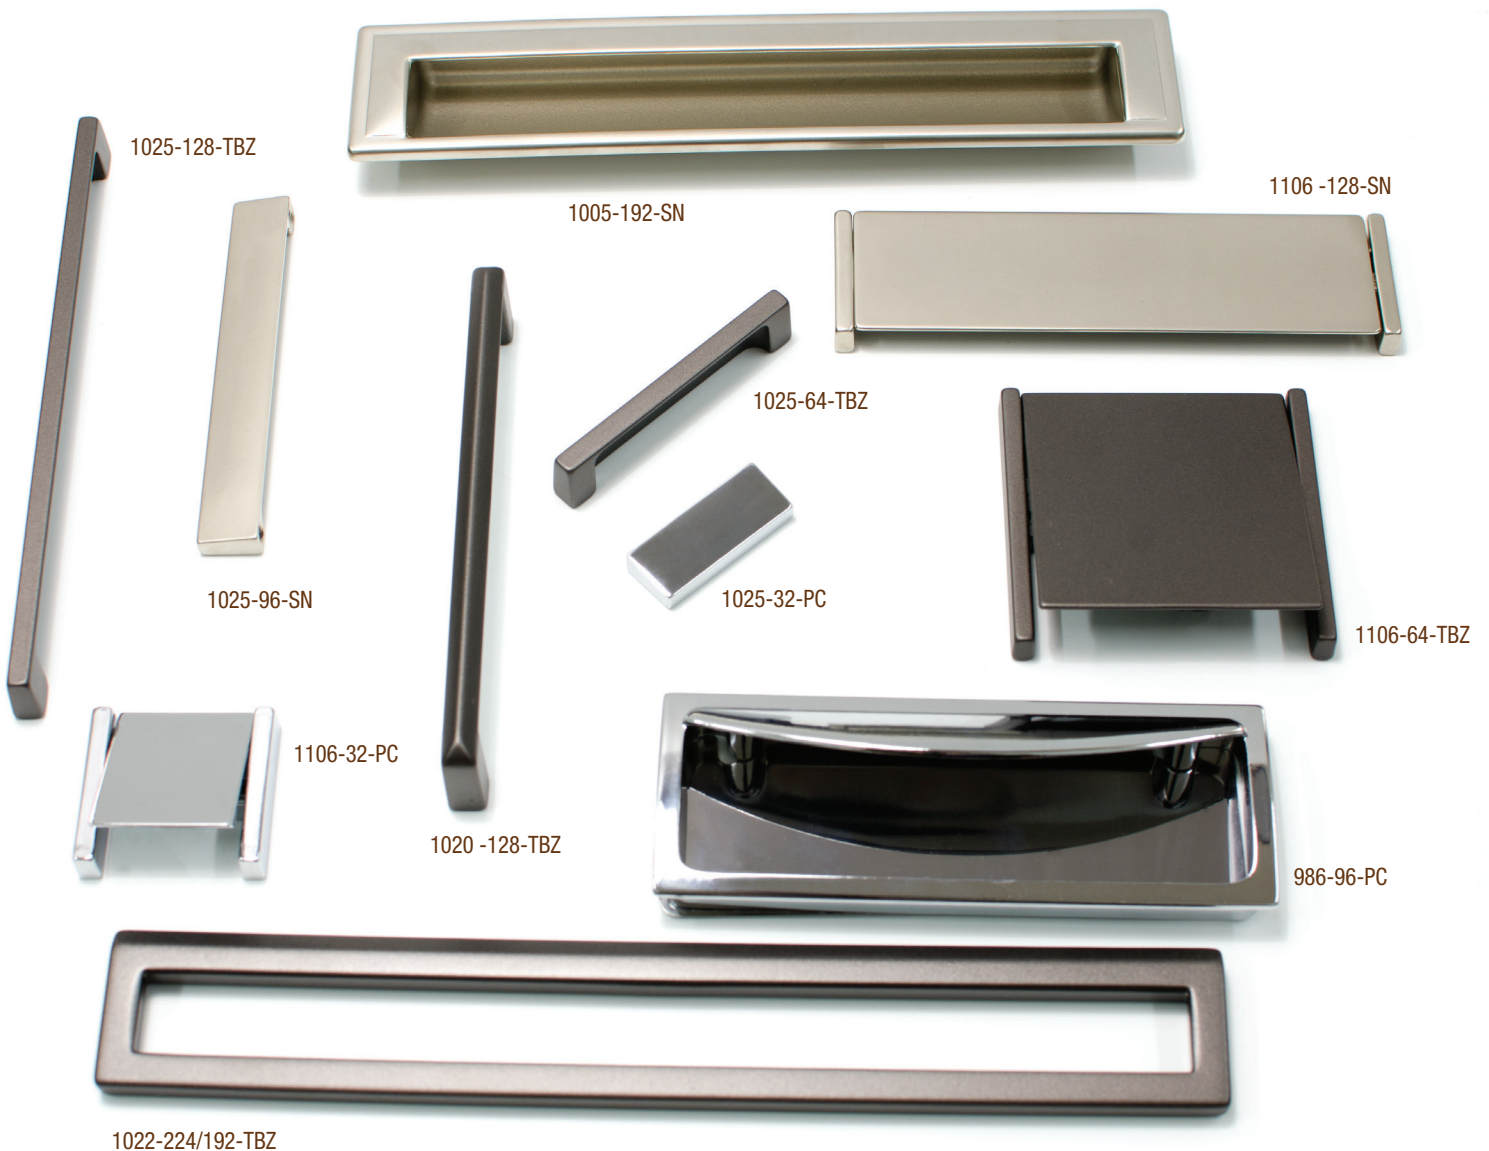

Studio MILANO

ATTIVO GROUP

The Attivo group is a collection of different handle styles that fit those with a busy lifestyle. Great for your home office, contemporary kitchen and bath, or your place of business. Attivo will give your space the professional look you need to get business done.