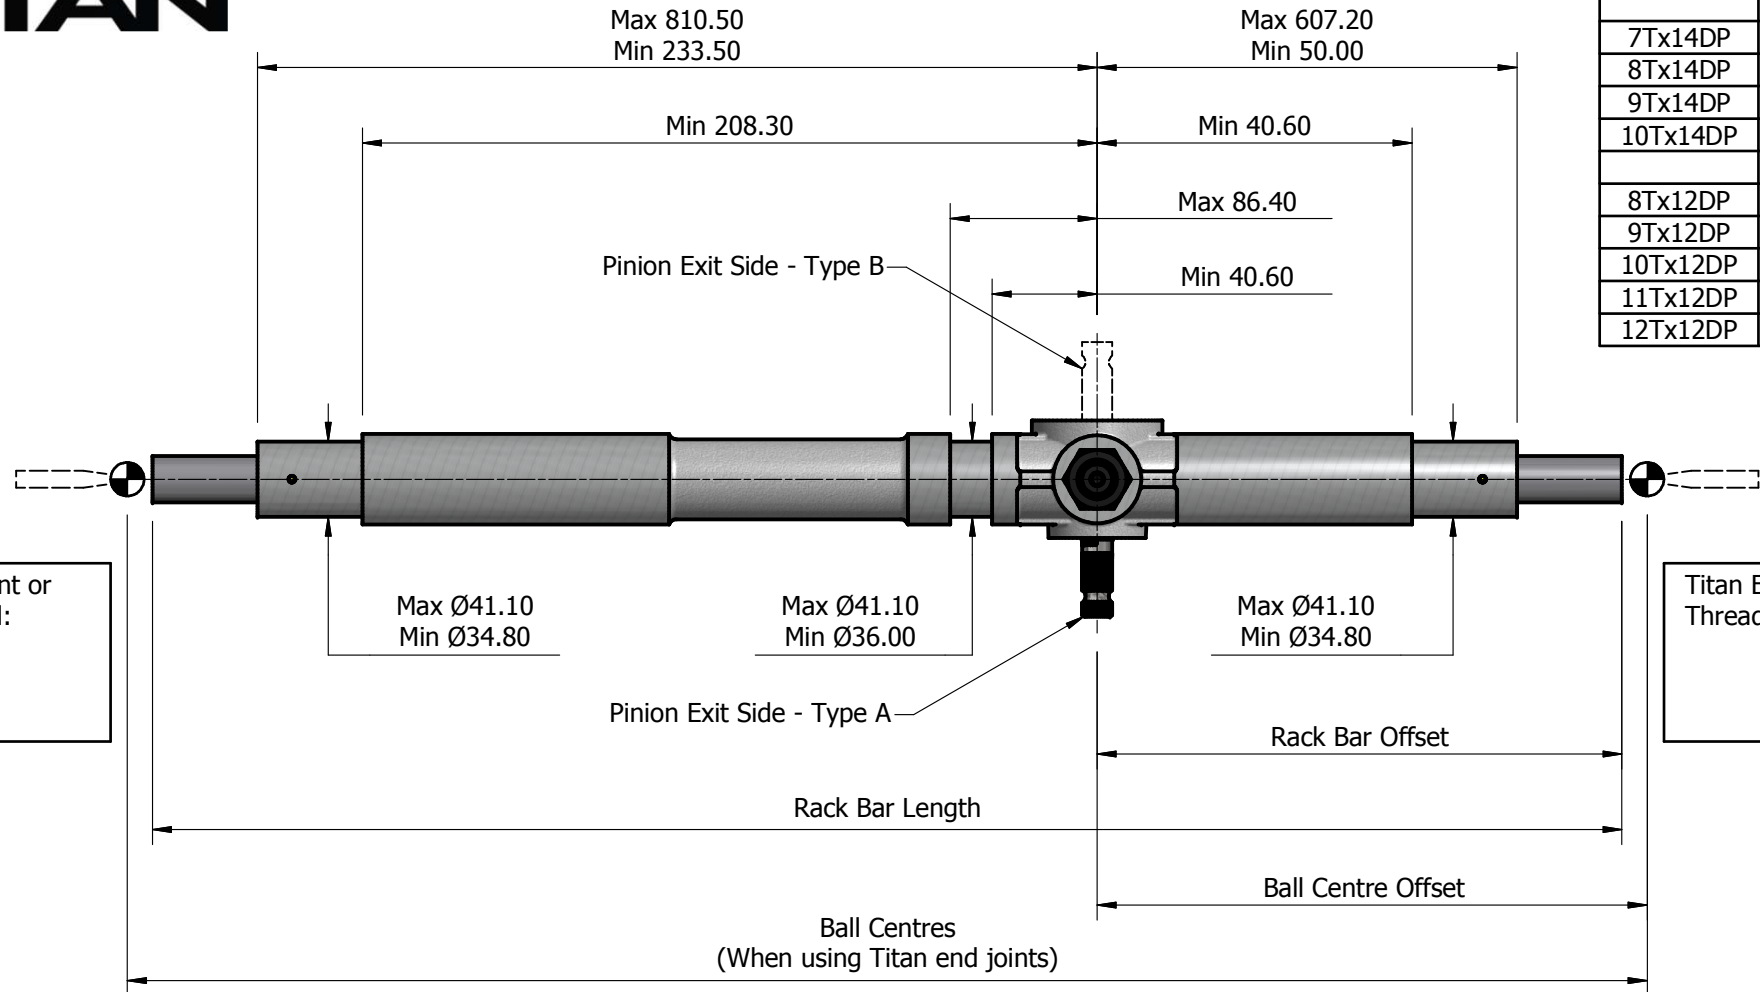

Steering Rack Data Sheet - Offset

Rack Speed	
Pinion	Travel (mm per revolution)
7Tx14DP	43.0
8Tx14DP	49.1
9Tx14DP	55.2
10Tx14DP	61.4
8Tx12DP	57.3
9Tx12DP	64.5
10Tx12DP	71.6
11Tx12DP	78.8
12Tx12DP	85.9

Titan End Joint or Thread Detail:

Titan End Joint or Thread Detail:

Steering Rack Details			
Customer		Potentiometer Drive	
Vehicle		Gaiters	
Rack Type		Clamps (Ø36mm std)	
Rack Speed		Gun Drill Rack Bar	
Travel (max 125mm)		Centring Back Stop	
Pinion Exit Side		Column End	
Housing Material			