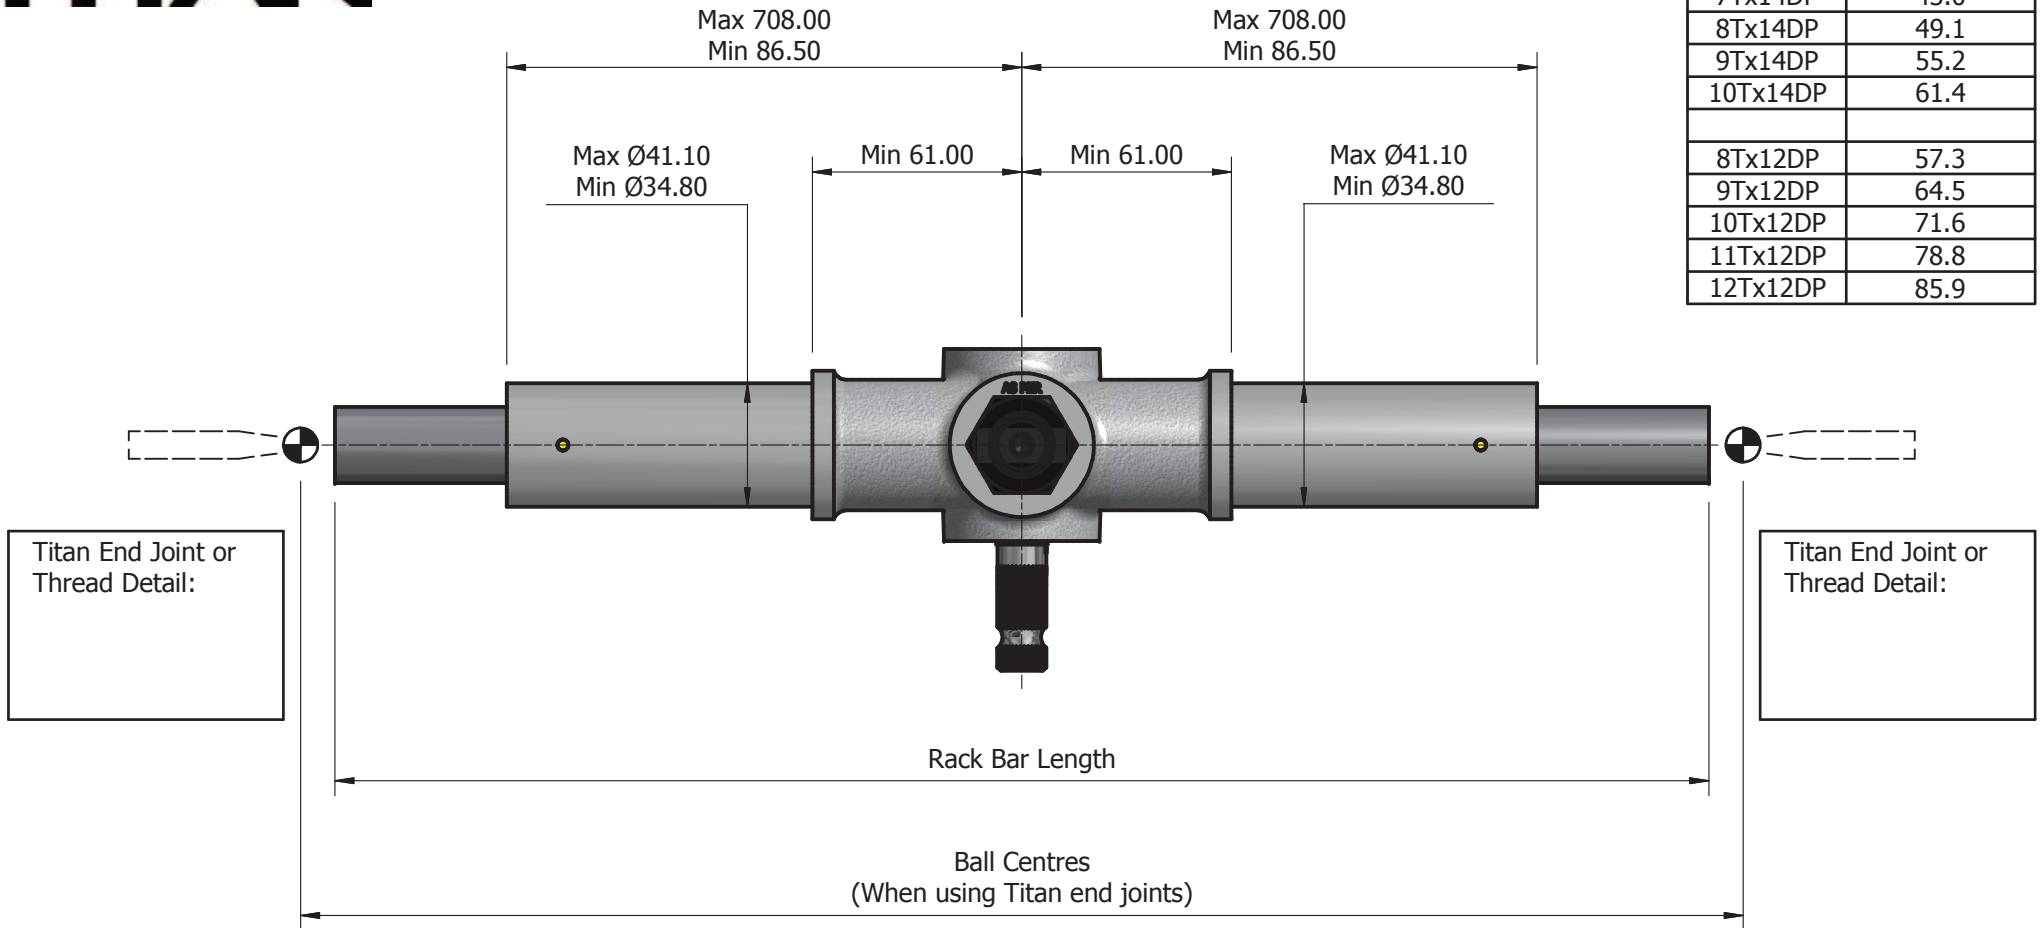

Steering Rack Data Sheet - Centred

Rack Speed	
Pinion	Travel (mm per revolution)
7Tx14DP	43.0
8Tx14DP	49.1
9Tx14DP	55.2
10Tx14DP	61.4
8Tx12DP	57.3
9Tx12DP	64.5
10Tx12DP	71.6
11Tx12DP	78.8
12Tx12DP	85.9

Steering Rack Details			
Customer		Potentiometer Drive	
Vehicle		Gaiters	
Rack Type		Clamps ($\text{Ø}36\text{mm}$ std)	<input type="checkbox"/>
Rack Speed		Gun Drill Rack Bar	
Travel (max 125mm)		Centring Back Stop	
Housing Material		Column End	<input type="checkbox"/>