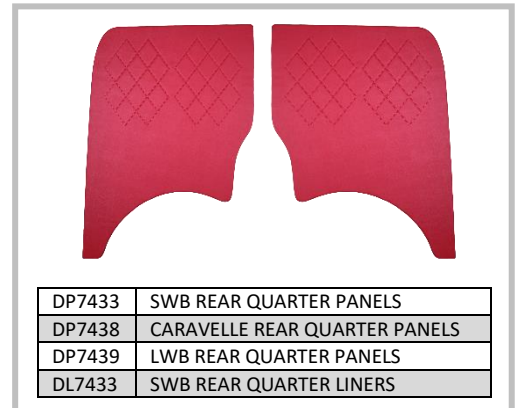

Panels

Our range of elegantly designed diamond embossed panels are the perfect addition to your Transporter upgrade or conversion, complimenting the many leather seat cover upgrades that are available in the marketplace. Available in a range of colours, these diamond embossed panels are available to suit a range of models from Kombi to Caravelle and made from automotive grade vinyl, foam and hardboard. Panels come complete with "hidden" fitting clips, upgrading the original interior panels that VW offer which are fitted with visible clips.
(Panels only for T5 and T6)

COMPLETE TRIM KITS	
SHORT WHEEL BASE	
TK7384	RHD WITH LH SLIDING DOOR + REAR TAILGATE
TK7386	RHD WITH LH SLIDING DOOR + REAR BARN DOORS
TK7392	RHD WITH TWO SLIDING DOORS + REAR TAILGATE
TK7393	RHD WITH TWO SLIDING DOORS + REAR BARN DOORS
LONG WHEEL BASE	
TK7388	RHD WITH LH SLIDING DOOR + REAR TAILGATE
TK7390	RHD WITH LH SLIDING DOOR + REAR BARN DOORS
TK7394	RHD WITH TWO SLIDING DOORS + REAR TAILGATE
TK7395	RHD WITH TWO SLIDING DOORS + REAR BARN DOORS