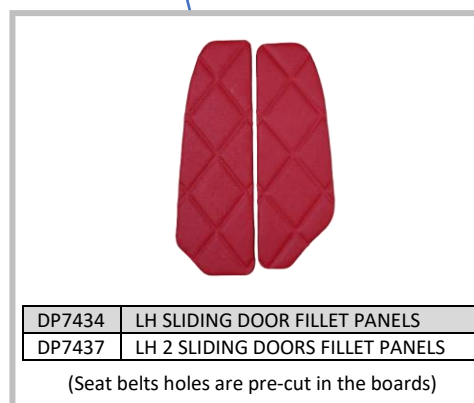

Panels

Our range of elegantly designed diamond embossed panels are the perfect addition to your Transporter upgrade or conversion, complimenting the many leather seat cover upgrades that are available in the marketplace. Available in a range of colours, these diamond embossed panels are available to suit a range of models from Kombi to Caravelle and made from automotive grade vinyl, foam and hardboard. Panels come complete with "hidden" fitting clips, upgrading the original interior panels that VW offer which are fitted with visible clips.
(Panels only for T5 and T6)

COMPLETE TRIM KITS	
SHORT WHEEL BASE	
TK7384	RHD WITH LH SLIDING DOOR + REAR TAILGATE
TK7386	RHD WITH LH SLIDING DOOR + REAR BARN DOORS
TK7392	RHD WITH TWO SLIDING DOORS + REAR TAILGATE
TK7393	RHD WITH TWO SLIDING DOORS + REAR BARN DOORS
LONG WHEEL BASE	
TK7388	RHD WITH LH SLIDING DOOR + REAR TAILGATE
TK7390	RHD WITH LH SLIDING DOOR + REAR BARN DOORS
TK7394	RHD WITH TWO SLIDING DOORS + REAR TAILGATE
TK7395	RHD WITH TWO SLIDING DOORS + REAR BARN DOORS