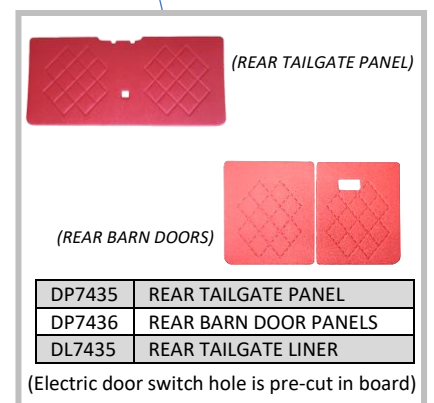

Panels

Our range of elegantly designed diamond embossed panels are the perfect addition to your Transporter upgrade or conversion, complimenting the many leather seat cover upgrades that are available in the marketplace. Available in a range of colours, these diamond embossed panels are available to suit a range of models from Kombi to Caravelle and made from automotive grade vinyl, foam and hardboard. Panels come complete with "hidden" fitting clips, upgrading the original interior panels that VW offer which are fitted with visible clips.
(Panels only for T5 and T6)

COMPLETE TRIM KITS	
SHORT WHEEL BASE	
TK7384	RHD WITH LH SLIDING DOOR + REAR TAILGATE
TK7386	RHD WITH LH SLIDING DOOR + REAR BARN DOORS
TK7392	RHD WITH TWO SLIDING DOORS + REAR TAILGATE
TK7393	RHD WITH TWO SLIDING DOORS + REAR BARN DOORS
LONG WHEEL BASE	
TK7388	RHD WITH LH SLIDING DOOR + REAR TAILGATE
TK7390	RHD WITH LH SLIDING DOOR + REAR BARN DOORS
TK7394	RHD WITH TWO SLIDING DOORS + REAR TAILGATE
TK7395	RHD WITH TWO SLIDING DOORS + REAR BARN DOORS