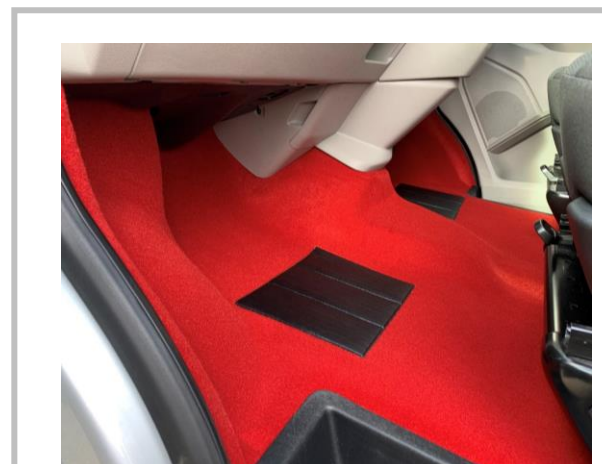

T5 & T6

Why Buy Newton?

With over 40 years of experience, Newton Commercial are world leaders in interior trim, producing high quality products for all your upholstery needs. Our expertise and commitment to quality are highlighted by our British Motor Heritage approval and we are the only trimmers in the world with this unique quality status. Using our years of experience and knowledge in the automotive interior industry, we have developed a range of products for the T5, T6 & T6.1 which complement our range of Volkswagen products that we have developed over the years.

Customers choose us because of our ability to provide high quality interior trim handcrafted by our team of skilled professionals across our three sites in Suffolk, highlighting British manufacturing at its finest. All our materials are sourced within the UK, and we pride ourselves on sourcing high quality automotive grade vinyl and carpet to compliment your Transporter upgrade or conversion.

All our products are available to ship worldwide at competitive rates. Our excellent aftermarket sales care comes as standard, as does the 6 month returns policy on all products returned in their original state. With our expertise and knowledge, we can offer technical help for all your purchasing and fitting needs. This catalogue will help you explore our Transporter range, but our sales team is always on hand for more specific help, quotations, and free material samples.

Carpet Sets