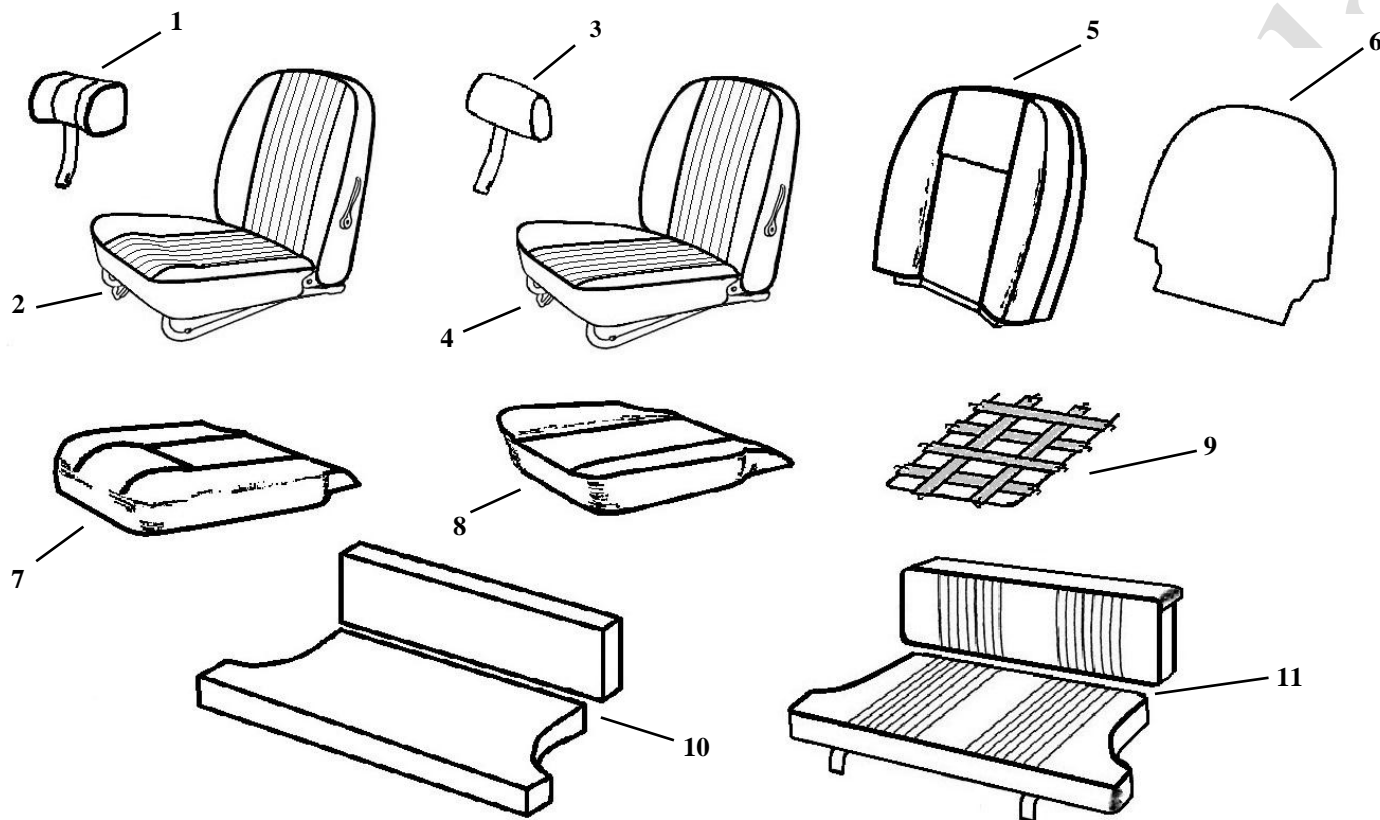

SPECIAL SEAT KITS – 1970 - 80

These vertically fluted seat covers were originally designed to offer a more traditional replacement for the “Deck Chair” cloth (which has been unavailable for a number of years) seats used on the Mk1V MGB (1976 – 80). The range was extended to include the “Humpy” base seats of the 1970 – 76 era.

We offer matching rear seat (For GT models) and headrest covers as well as a complete headrest assembly, if required.

The reclining seat frames remained essentially unchanged throughout this period, so the customer may choose either the flat or “humpy” style front base. All covers are offered in Leather or Vinyl.

Colours available: - Black, Autumn Leaf, Navy & Biscuit. Please enquire for others.

Diag. No	Part No	Description
1	**	“D” type Headrest – see chart below left
2	SC109	Front seat covering kit – Leather - 1970 to 76 (Humpy front base)
2	SC127	Front seat covering kit – Vinyl – 1970 to 76 (Humpy front base)
3	***	Pear shaped Headrest – see chart below right
4	SC110	Front seat covering kit – Leather – 1976 to 80 (Flat base)
4	SC125	Front seat covering kit – Vinyl – 1976 to 80 (Flat base)
5	SF165	Squab foam
6	SBB3003	Squab backboard
7	SF196	Base foam – LH – Humpy front
7	SF197	Base foam – RH – Humpy front
8	SF198	Base foam – LH – Flat type
8	SF199	Base foam – RH – Flat type
9	BHH580	Base seat diaphragm
10	SF200	Rear seat foam kit (Base & Squab)
11	SC123	Rear seat covering kit – Leather – to match front seats
11	SC180	Rear seat covering kit – Vinyl – to match front seats

** “D” TYPE HEADRESTS - PLAIN

COMPLETE		COLOUR	COVERS ONLY	
LEATHER	VINYL		LEATHER	VINYL
GLZ135L	GLZ135	BLACK	DHC005A	DHC001A
GLZ133L	GLZ133	AUTUMN LEAF	DHC005K	DHC001K
GLZ127L	GLZ127	NAVY	DHC005N	DHC001N
GLZ132L	GLZ132	BISCUIT	DHC005Z	DHC001Z

*** PEAR SHAPED HEADRESTS - PLAIN

COMPLETE		COLOUR	COVERS ONLY	
LEATHER	VINYL		LEATHER	VINYL
X3A6185L	X3A6185	BLACK	FHC005A	FHC001A
X3AL6185L	X3K6185	AUTUMN LEAF	FHC005K	FHC001K
X3N6185L	X3N6185	NAVY	FHC005N	FHC001N
X3Z6185L	X3Z6185	BISCUIT	FHC005Z	FHC001Z