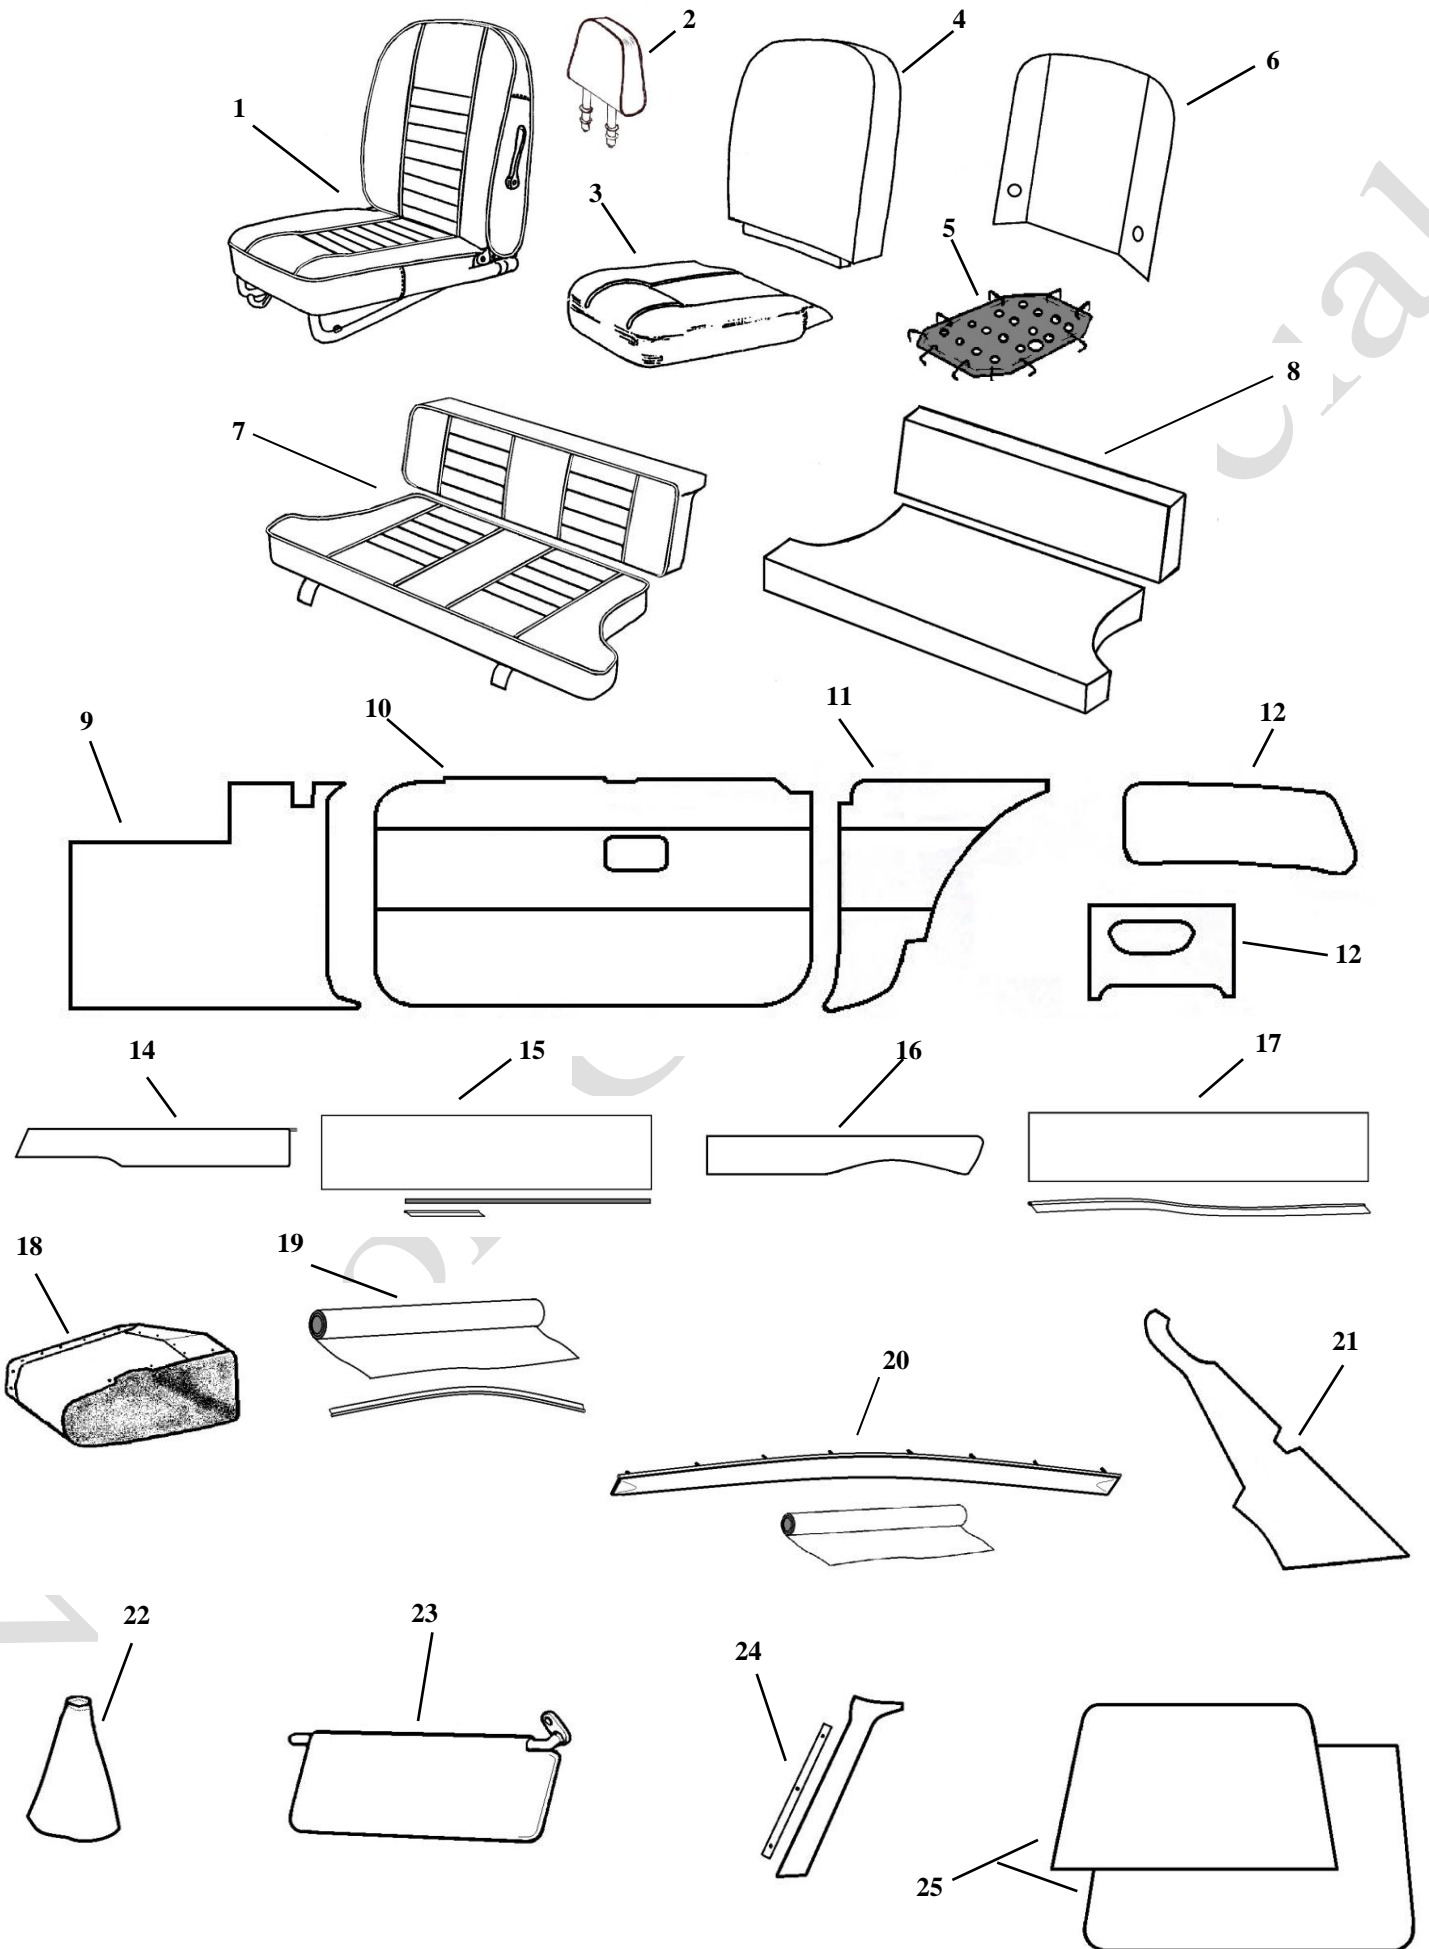

1969-70 GT Mk11

1969-70 GT Mk11

Diag. No	Part No.	Description
1	SC105	Front seat covering kit - Leather - Pair
1	SC107	Front seat covering kit - Vinyl - Pair
2	FHC010	Headrest Cover only – Leather (US only – twin post H/Rest)
2	FHC011	Headrest Cover only – All Vinyl (US only – twin post H/Rest)
3	SF196	Base foam - LH
3	SF197	Base foam - RH
4	SF164	Squab foam
5	AHA7878	Base diaphragm
6	SBB3002	Squab backboard
7	SC106	Rear seat kit - Leather
7	SC108	Rear seat kit - Vinyl
8	SF200	Rear seat foam kit
9	FL134	Scuttle panels - Pair
10	DP124	Door panels - Pair
11	WA131	Wheel arch panels - Pair
12	TP138	Tailgate panels - Pair
13	RC198	Heater box trim panel
14	DC143	Door Cappings – complete - Pair
15	CC147	Door Capping recovering kit
16	CR149	Rear quarter cappings – complete - Pair
17	CC151	Rear quarter cappings covering kit
See page 28	TK114	Trim panel kit - 6 piece
See page 30	MTK114	Trim panel kit - 10 Piece
See page 29	LTK114	Trim panel kit - 8 Piece
18	AHH6338	Glove box - RHD
18	AHH6339	Glove box - LHD
19	DT153	Dash Top covering kit - Black
20	DT155	Dash Top cover & Crash Pad rail - complete
21	CP045	"C" post panels - Grey - Pair
22	BHH2072	Gear lever gaiter - Vinyl
22	BHH2072L	Gear lever gaiter - Leather
23	SV198P	Sunvisor with fixings – Grey – with bracket
24	X2A2970/1	"A" Post panel kit - Black
25	BHH925/6	Bonnet insulation pad
See page 32	CK177	Deluxe moulded carpet set - RHD
See page 32	CK178	Deluxe moulded carpet set - LHD
See page 2	CK171	Deluxe Over mats with MG logo
See page 33	HL660	Grey Headlining Kit (No Sunroof)
See page 33	XG-2917	Map Pocket - GT

COLOURS AVAILABLE

A	Black
AB	Black/Blue
AM	Black/Red
AW	Black/White
BB	Blue/Blue
MA	Red/Black
MW	Red/White