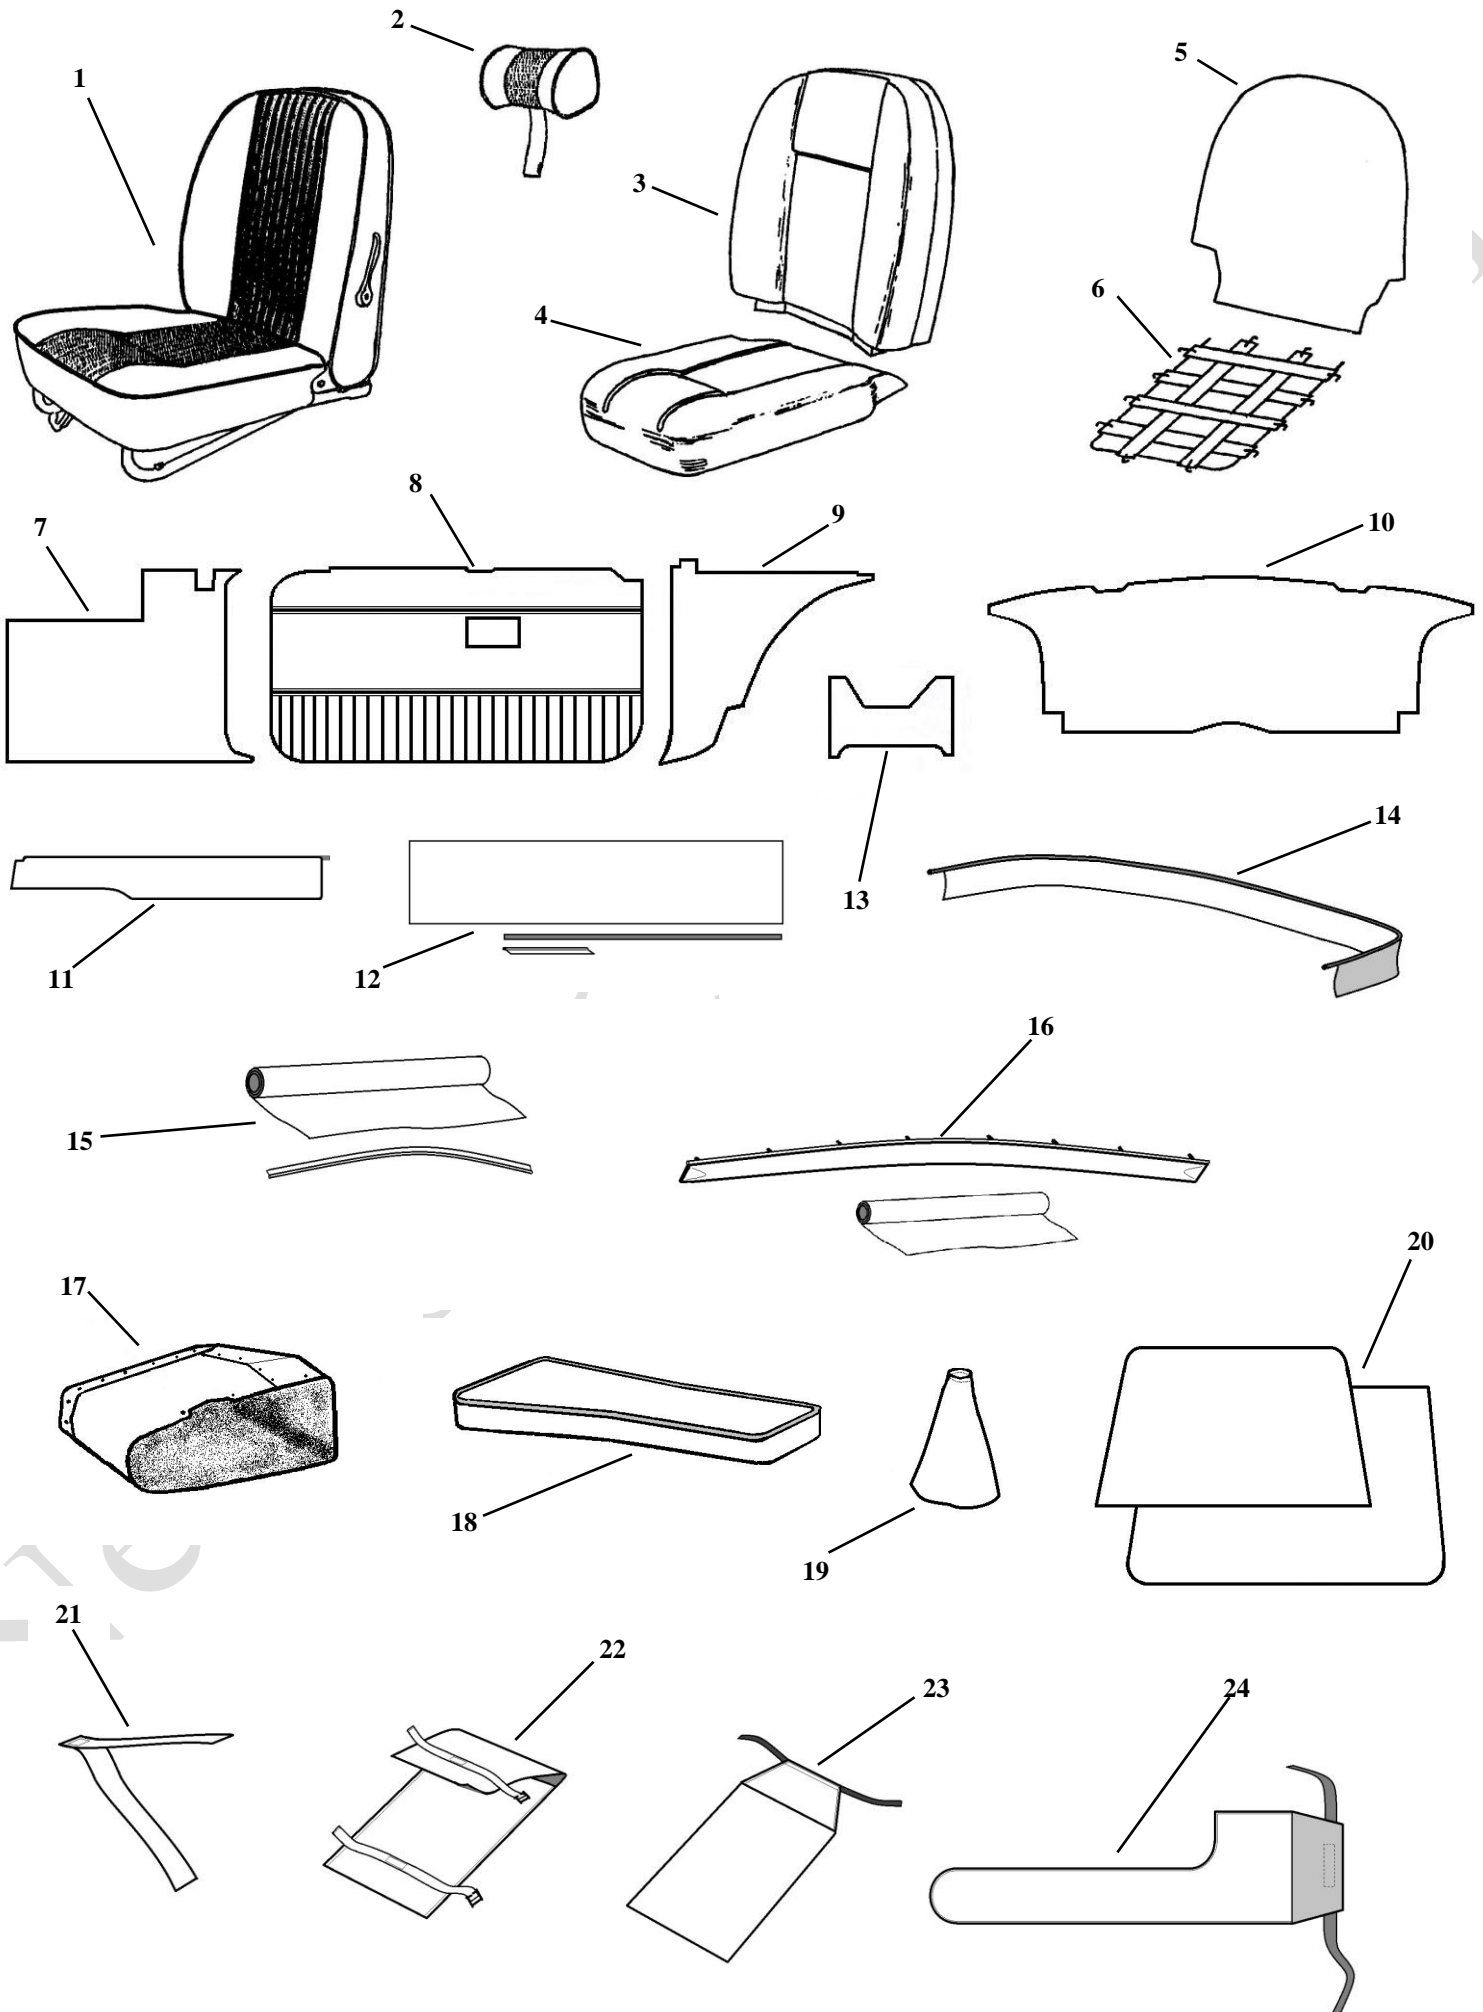

Colours Available

A	Black	AM	Black/Red	BB	Blue/Blue
AB	Black/Blue	AW	Black/White	MA	Red/Black
				MW	Red/White

1970 – 73 Roadster Mk.111

1970 – 73 Roadster Mk.111

Diag. No	Part No.	Description
1	SC111	Front seat covering kit - 1/2 Perforated centres - Pair
**2	K2A301	"D" type Headrest -complete - 1/2 Perforated vinyl - Black
**2	DHC009	"D" type Headrest – cover only - 1/2 Perforated vinyl
3	SF165	Squab foam
4	SF196	Base foam - LH
4	SF197	Base foam - RH
5	SBB3003	Squab backboard
6	BHH580	Base diaphragm
7	FL135	Scuttle panels - Pair
8	DP125	Door panels - no chrome 1970-71 - Pair
8	DP126	Door panels - with chrome strips 1972 on - Pair
9	WA132	Wheel arch panels - Pair
10	CP137	Rear Cockpit panel
11	DC144	Door Cappings – complete – Pair
12	CC148	Door Capping recovering kit
13	RC199	Heater box trim panel
14	RC141	Cockpit Rail covering kit
See page 28	TK115	Trim Panel kit – plain – 6 Piece
See page 29	MTK115	Trim Panel kit – plain – 9 Piece
See page 28	LTK115	Trim Panel kit – plain – 7 Piece
See page 28	TK117	Trim Panel kit – Doors with chrome strips – 72 on – 6 piece
See page 29	MTK117	Trim Panel kit – Doors with chrome strips – 72 on – 8 Piece
See page 28	LTK117	Trim Panel kit – Doors with chrome strips – 72 on – 7 Piece
15	DT153	Dash Top covering kit – Black
16	DT155	Dash Top cover & Crash Pad Rail – complete
17	AHH6338	Glove box – RHD
17	AHH6339	Glove box – LHD
18	X3A2915	Centre console lid – Vinyl – Black
18	X3A2915L	Centre console lid - Leather - Black
19	BHH2072	Gear lever gaiter - Vinyl
19	BHH2072L	Gear lever gaiter - Leather
20	BHH925/6	Bonnet insulation pad
21	BHH913	Hood stowage strap - Black
22	AHH6540	Tool Bag - Black
23	AHH9276	Hood stowage bag - Grey
24	AHH6757	Tonneau Rail bag - black
See page 31	CK175	Deluxe moulded carpet set - RHD
See page 31	CK176	Deluxe moulded carpet set - LHD
See page 32	CK087	Boot carpet set - Moulded
See page 32	CK008	Boot carpet set - Standard
See page 1	VT8017	Windstop
See page 2	CK171	Deluxe Overmats with MG logo
See page 33	BHH1050	Hood Roll Cover