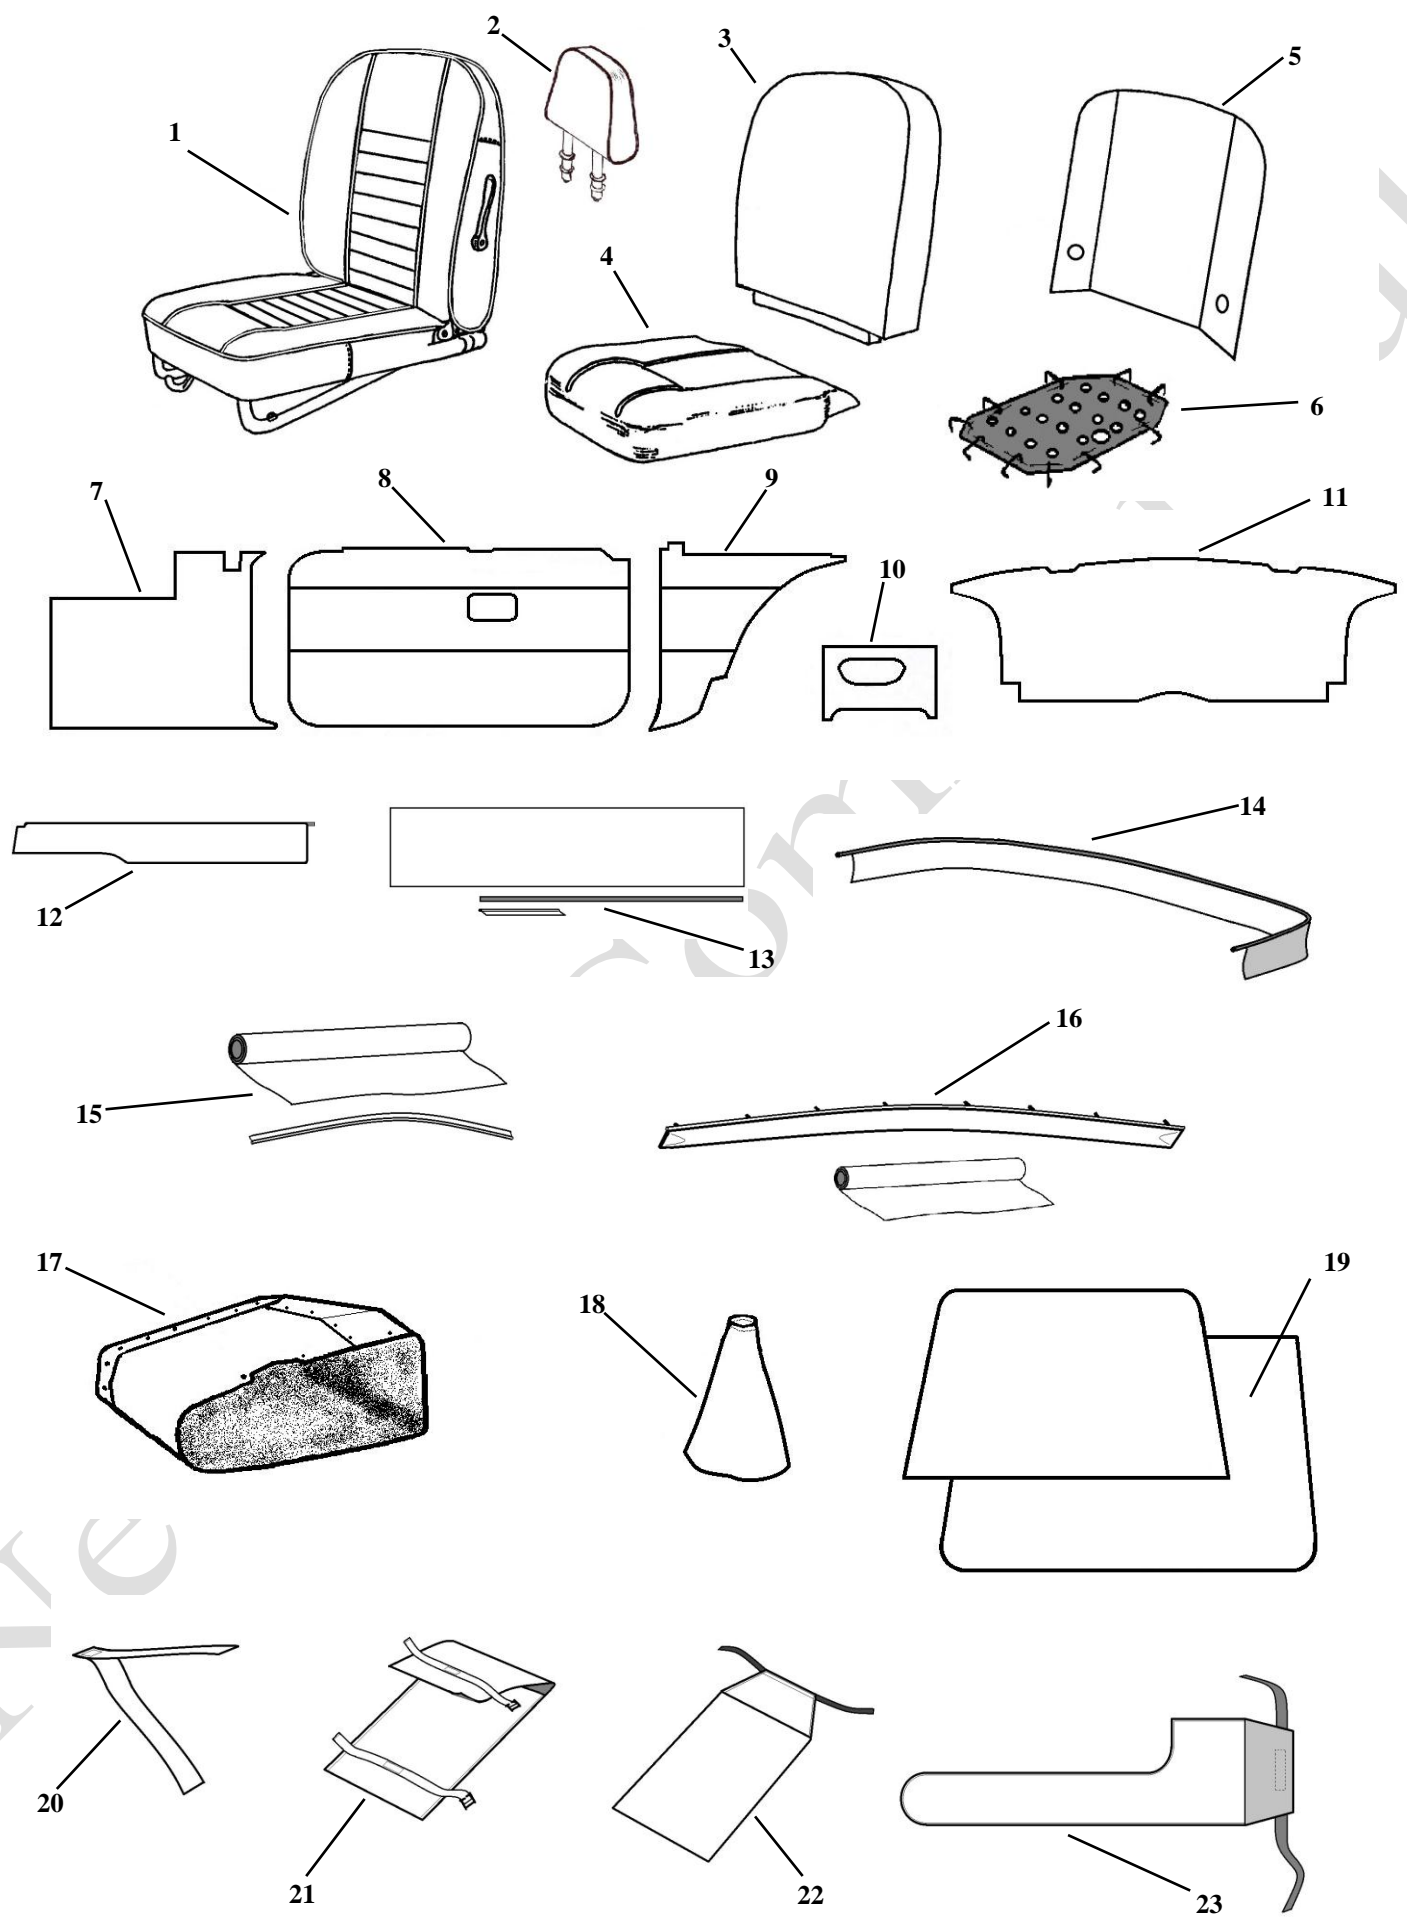

1969-70 Roadster Mk11

1969-70 Roadster Mk11

Diag. No	Part No.	Description
1	SC105	Front seat covering kit - Leather - Pair
1	SC107	Front seat covering kit - Vinyl - Pair
2	FHC010	Headrest Cover only – Leather.(US only – twin post H/Rest)
2	FHC011	Headrest Cover only – All Vinyl. (US only – twin post H/Rest)
3	SF164	Squab foam
4	SF196	Base foam - LH
4	SF197	Base foam - RH
5	SBB3002	Squab backboard
6	AHA7878	Base diaphragm
7	FL134	Scuttle panels - Pair
8	DP124	Door panels - Pair
9	WA130	Wheel arch panels – Pair
10	RC198	Heater box trim panel
11	CP136	Rear cockpit panel
12	DC142	Door Cappings – complete - Pair
13	CC147	Door Capping recovering kit
14	RC140	Cockpit Rail covering kit
See page 28	TK113	Trim panel kit - 6 Piece
See page 29	MTK113	Trim panel kit - 9 Piece
See page 28	LTK113	Trim panel kit - 7 Piece
15	DT153	Dash Top covering kit - Black
16	DT155	Dash Top cover & crash pad rail - complete
17	AHH6338	Glove box - RHD
17	AHH6339	Glove box - LHD
18	BHH2072	Gear lever gaiter - Vinyl
18	BHH2072L	Gear lever gaiter - Leather
19	BHH925/6	Bonnet insulation pad
20	BHH913	Hood stowage strap - Black
21	AHH6540	Tool Bag - Black
22	AHH9276	Hood stowage bag - Grey
23	AHH6757	Tonneau rail bag - black
See page 31	CK160	Deluxe moulded carpet set - RHD
See page 31	CK161	Deluxe moulded carpet set - LHD
See page 32	CK087	Boot carpet set - Moulded
See page 32	CK008	Boot carpet set - Standard
See page 1	VT8017	Windstop
See page 2	CK170	Deluxe Over mats
See page 33	BHH1050	Hood Roll Cover

COLOURS AVAILABLE

A	Black
AB	Black/Blue
AM	Black/Red
AW	Black/White
BB	Blue/Blue
MA	Red/Black
MW	Red/White