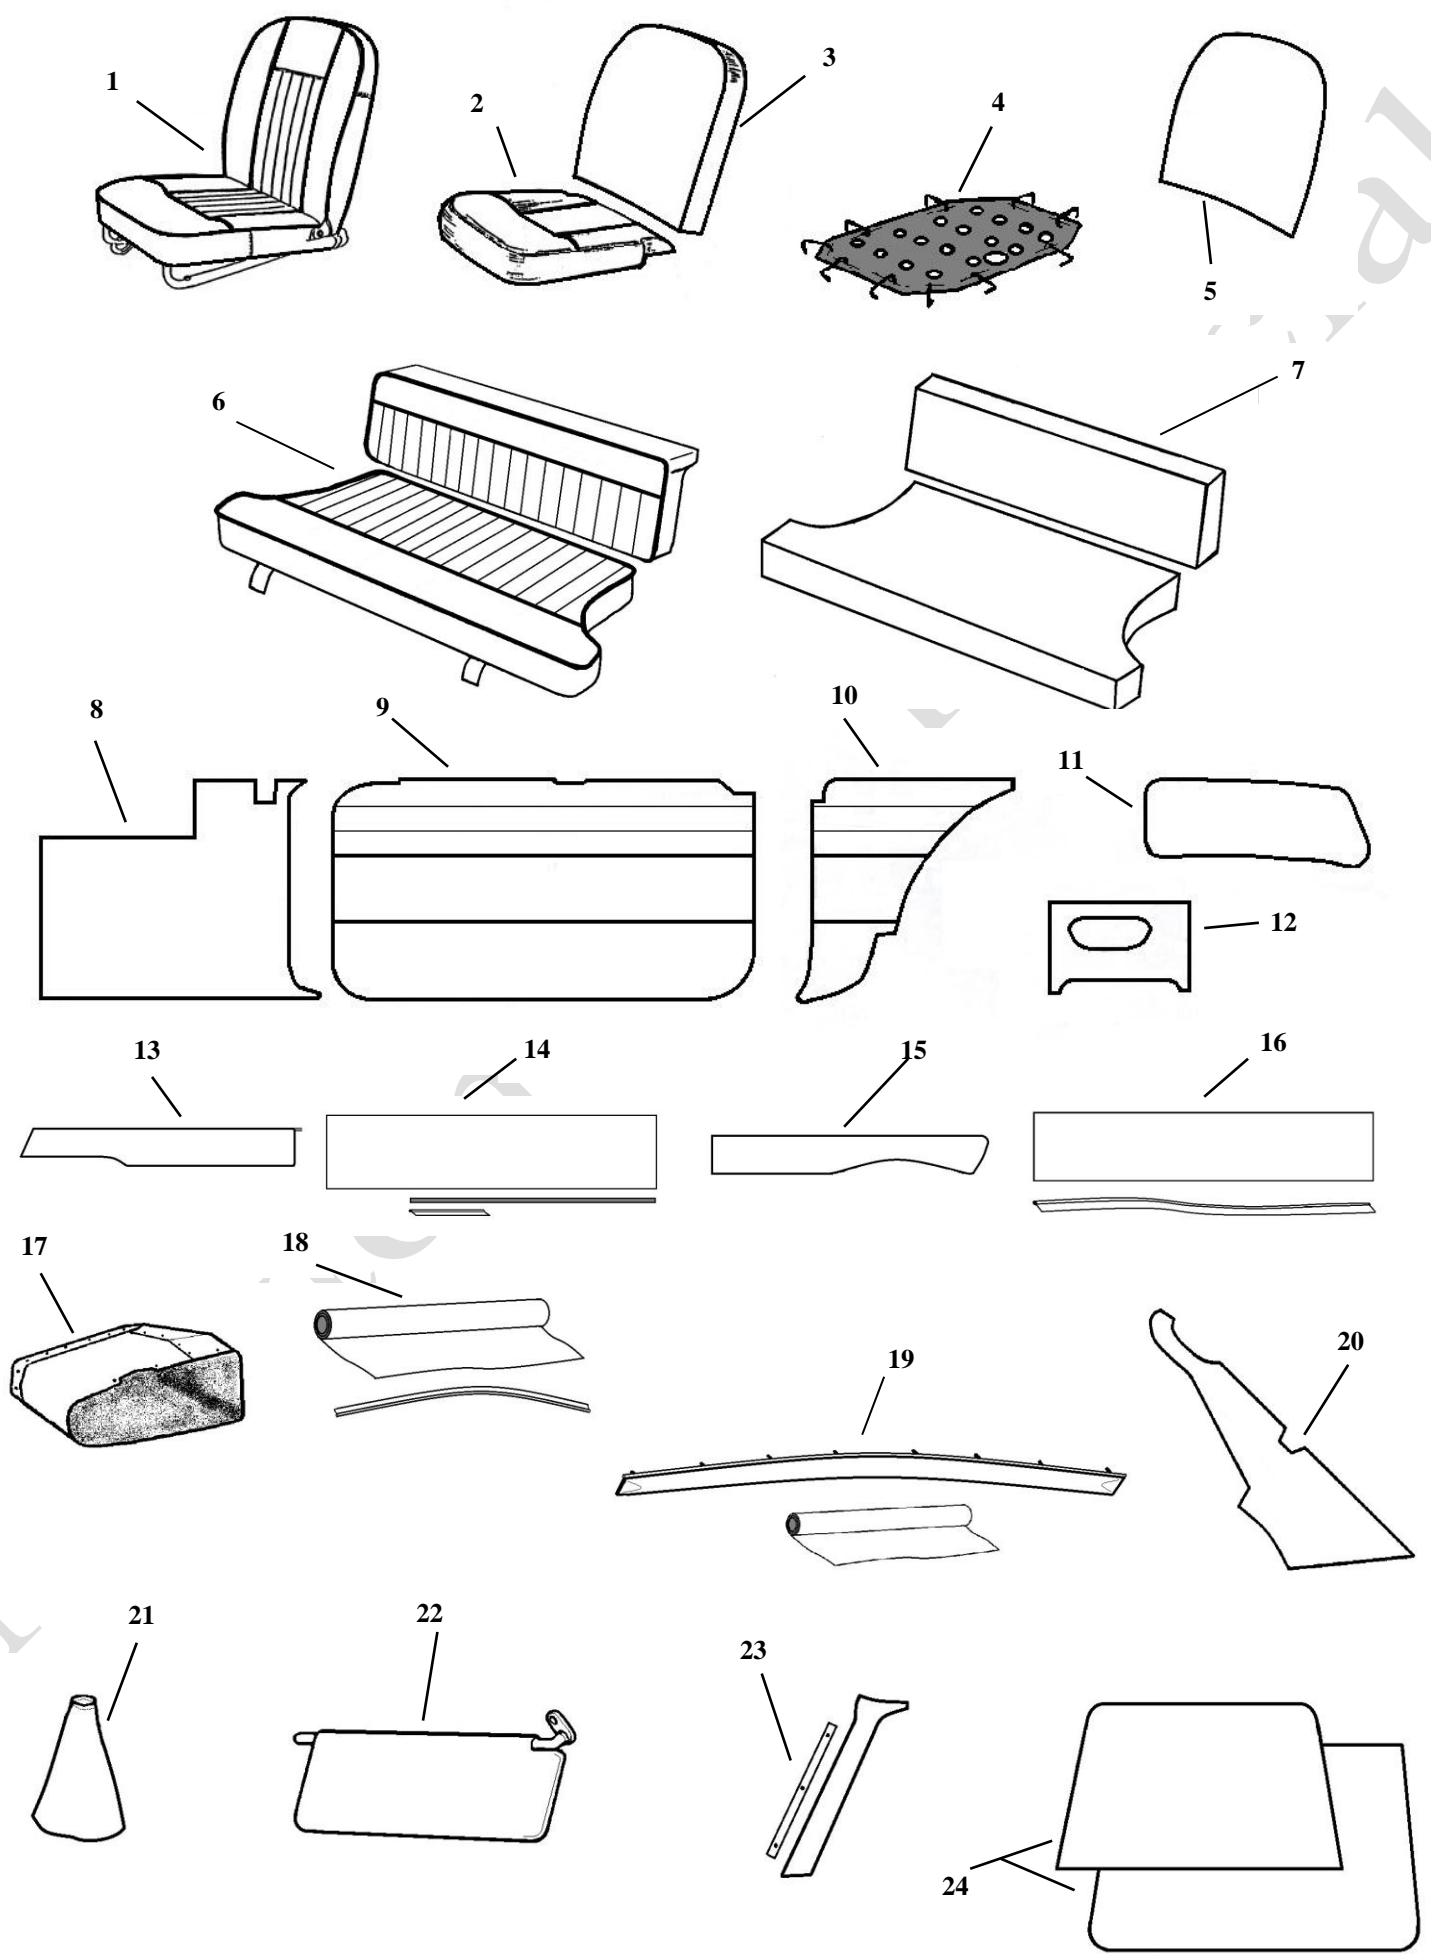

1965 – 68 GT Mk1

1965 – 68 GT Mk1

Diag. No	Part No.	Description
1	SC101	Front seat covering kit - Leather - Pair
1	SC103	Front seat covering kit - Vinyl - Pair
2	SF072	Base foam - RH
2	SF073	Base foam - LH
3	SF071	Squab foam
4	AHA7878	Base diaphragm
5	SBB3001	Squab backboard
6	SC102	Rear seat covering kit - Leather
6	SC104	Rear seat covering kit - Vinyl
7	SF200	Rear seat foam kit
8	FL134	Scuttle panels - Pair
9	DP123	Door panels - Pair
10	WA129	Wheel arch panels - Pair
11	TP138	Tailgate panels - Pair
12	RC198	Heater box trim panel
See page 28	TK112	Trim panel kit - 6 Piece
See page 30	MTK112	Trim panel kit –10 Piece
See page 29	LTK112	Trim panel kit - 8 Piece
13	DC143	Door Capping - complete - Pair
14	CC147	Door capping recovering kit
15	CR149	Rear quarter capping – complete - Pair
16	CC151	Rear quarter capping recovering kit
17	AHH6338	Glove box - RHD
17	AHH6339	Glove box - LHD
18	DT153	Dash Top covering kit - Black
19	DT155	Dash Top cover material & Crash Pad rail - complete
20	CP045	"C" Post panel kit – Grey - Pair
21	BHH2072	Gear lever gaiter - Vinyl
21	BHH2072L	Gear lever gaiter Leather
22	SV198P	Sunvisor - Grey - with bracket
23	X2A2970/1	"A" post panel kit - Pair
24	BHH925/6	Bonnet insulation pads
See page 32	CK162	Deluxe moulded carpet set - RHD
See page 32	CK163	Deluxe moulded carpet set - LHD
See page 2	CK170	Deluxe Over mats
See page 33	HL660	Headlining Kit – Grey (No Sunroof)

COLOURS AVAILABLE

A	Black
AB	Black/Blue
AM	Black/Red
AW	Black/White
BB	Blue/Blue
MA	Red/Black
MW	Red/White