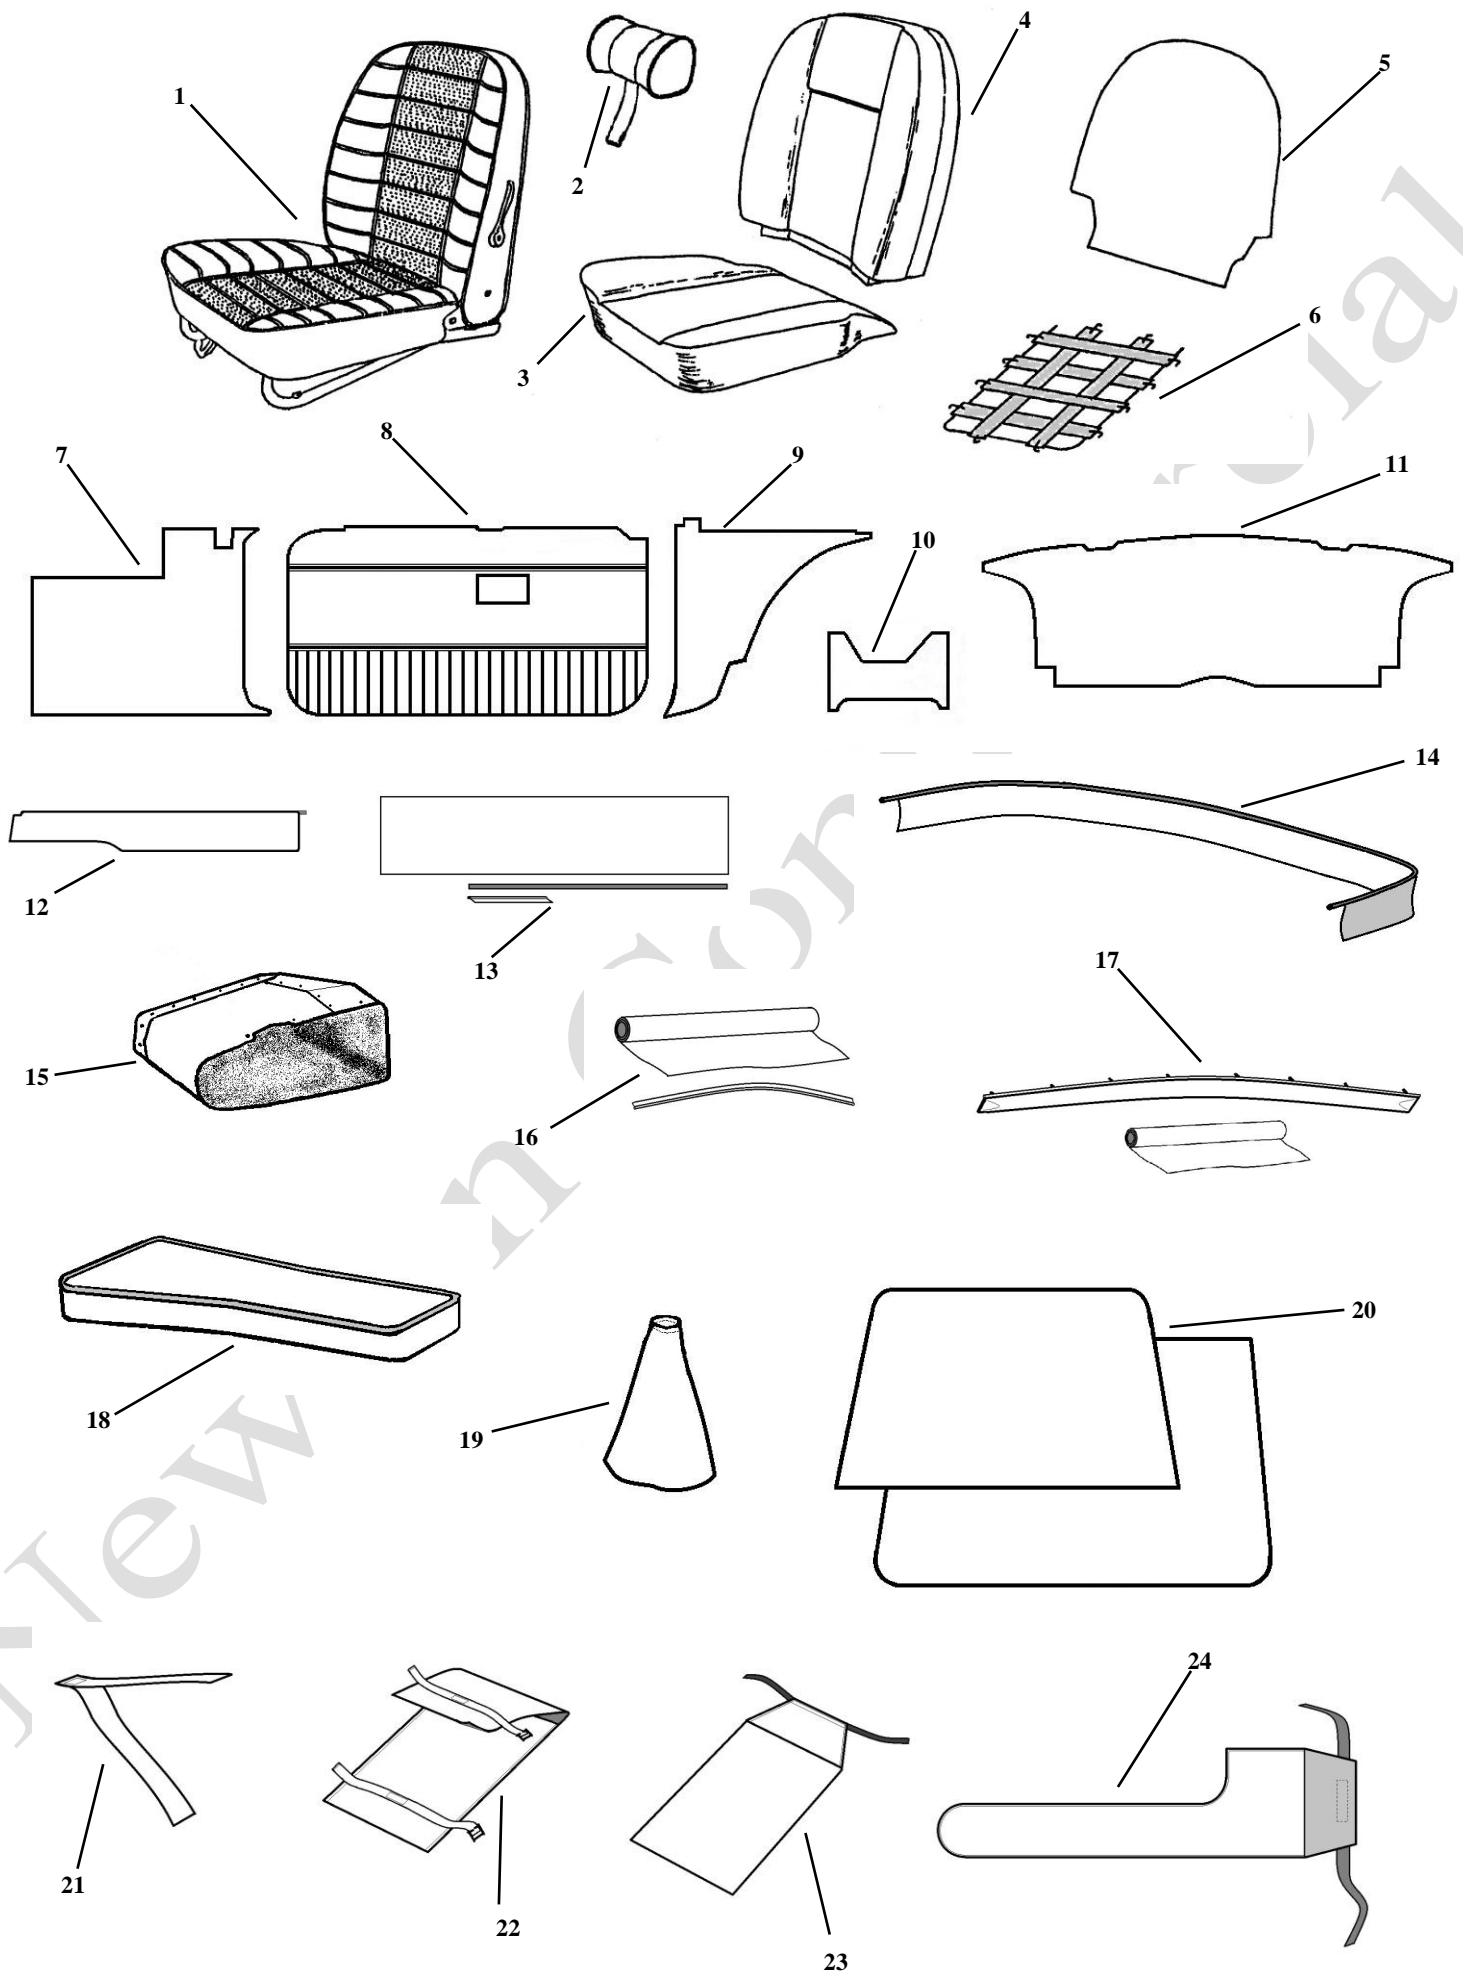

1973 - 76 Roadster Mk.111

1973 - 76 Roadster Mk.111

Diag. No	Part No.	Description
1	SC115	Front seat covering kit - 3/4 perforated seat faces - Pair
*2	GLZ135	"D" type Headrest - complete - plain vinyl
*2	DHC001	"D" type Headrest - cover only - plain vinyl
3	SF198	Base foam - LH
3	SF199	Base foam - RH
4	SF165	Squab foam
5	SBB3003	Squab backboard
6	BHH580	Base seat diaphragm
7	FL135	Scuttle panels - Pair
8	DP126	Door panels - with chrome strips 1972 on - Pair
9	WA132	Wheel arch panels - Pair
10	RC199	Heater box trim panel
11	CP137	Rear cockpit panel
12	DC144	Door Cappings – complete - Pair
13	CC148	Door capping recovering kit
14	RC141	Cockpit rail covering kit
See page 28	TK117	6 Piece trim panel kit - with chrome strips
See page 29	MTK117	10 Piece trim panel kit - with chrome strips
See page 28	LTK117	7 Piece trim panel kit - with chrome strips
15	AHH6338	Glove box - RHD
15	AHH6339	Glove box - LHD
16	DT153	Dash top covering kit-Black
17	DT155	Dash top cover & crash pad rail complete
18	X3A2915	Centre console lid - Vinyl - Black
18	X3A2915L	Centre console lid - Leather - Black
19	BHH2072	Gear lever gaiter - Vinyl
19	BHH2072L	Gear lever gaiter - Leather
20	BHH925/6	Bonnet insulation pad
21	BHH913	Hood stowage strap - Black
22	AHH6540	Tool Bag - Black
23	AHH9276	Hood stowage bag - Grey
24	AHH6757	Tonneau rail bag - black
See page 31	CK175	Deluxe moulded carpet set - RHD
See page 31	CK176	Deluxe moulded carpet set - LHD
See page 32	CK087	Moulded boot carpet set
See page 32	CK008	Standard boot carpet set
See page 1	VT8017	Windstop
See page 2	CK171	Deluxe Over mats with MG logo
See page 33	BHH1050	Hood Roll Cover

Colours Available

A	Black
N	Navy
K	Autumn leaf

NOTE * - See chart on Page 27 for all part numbers