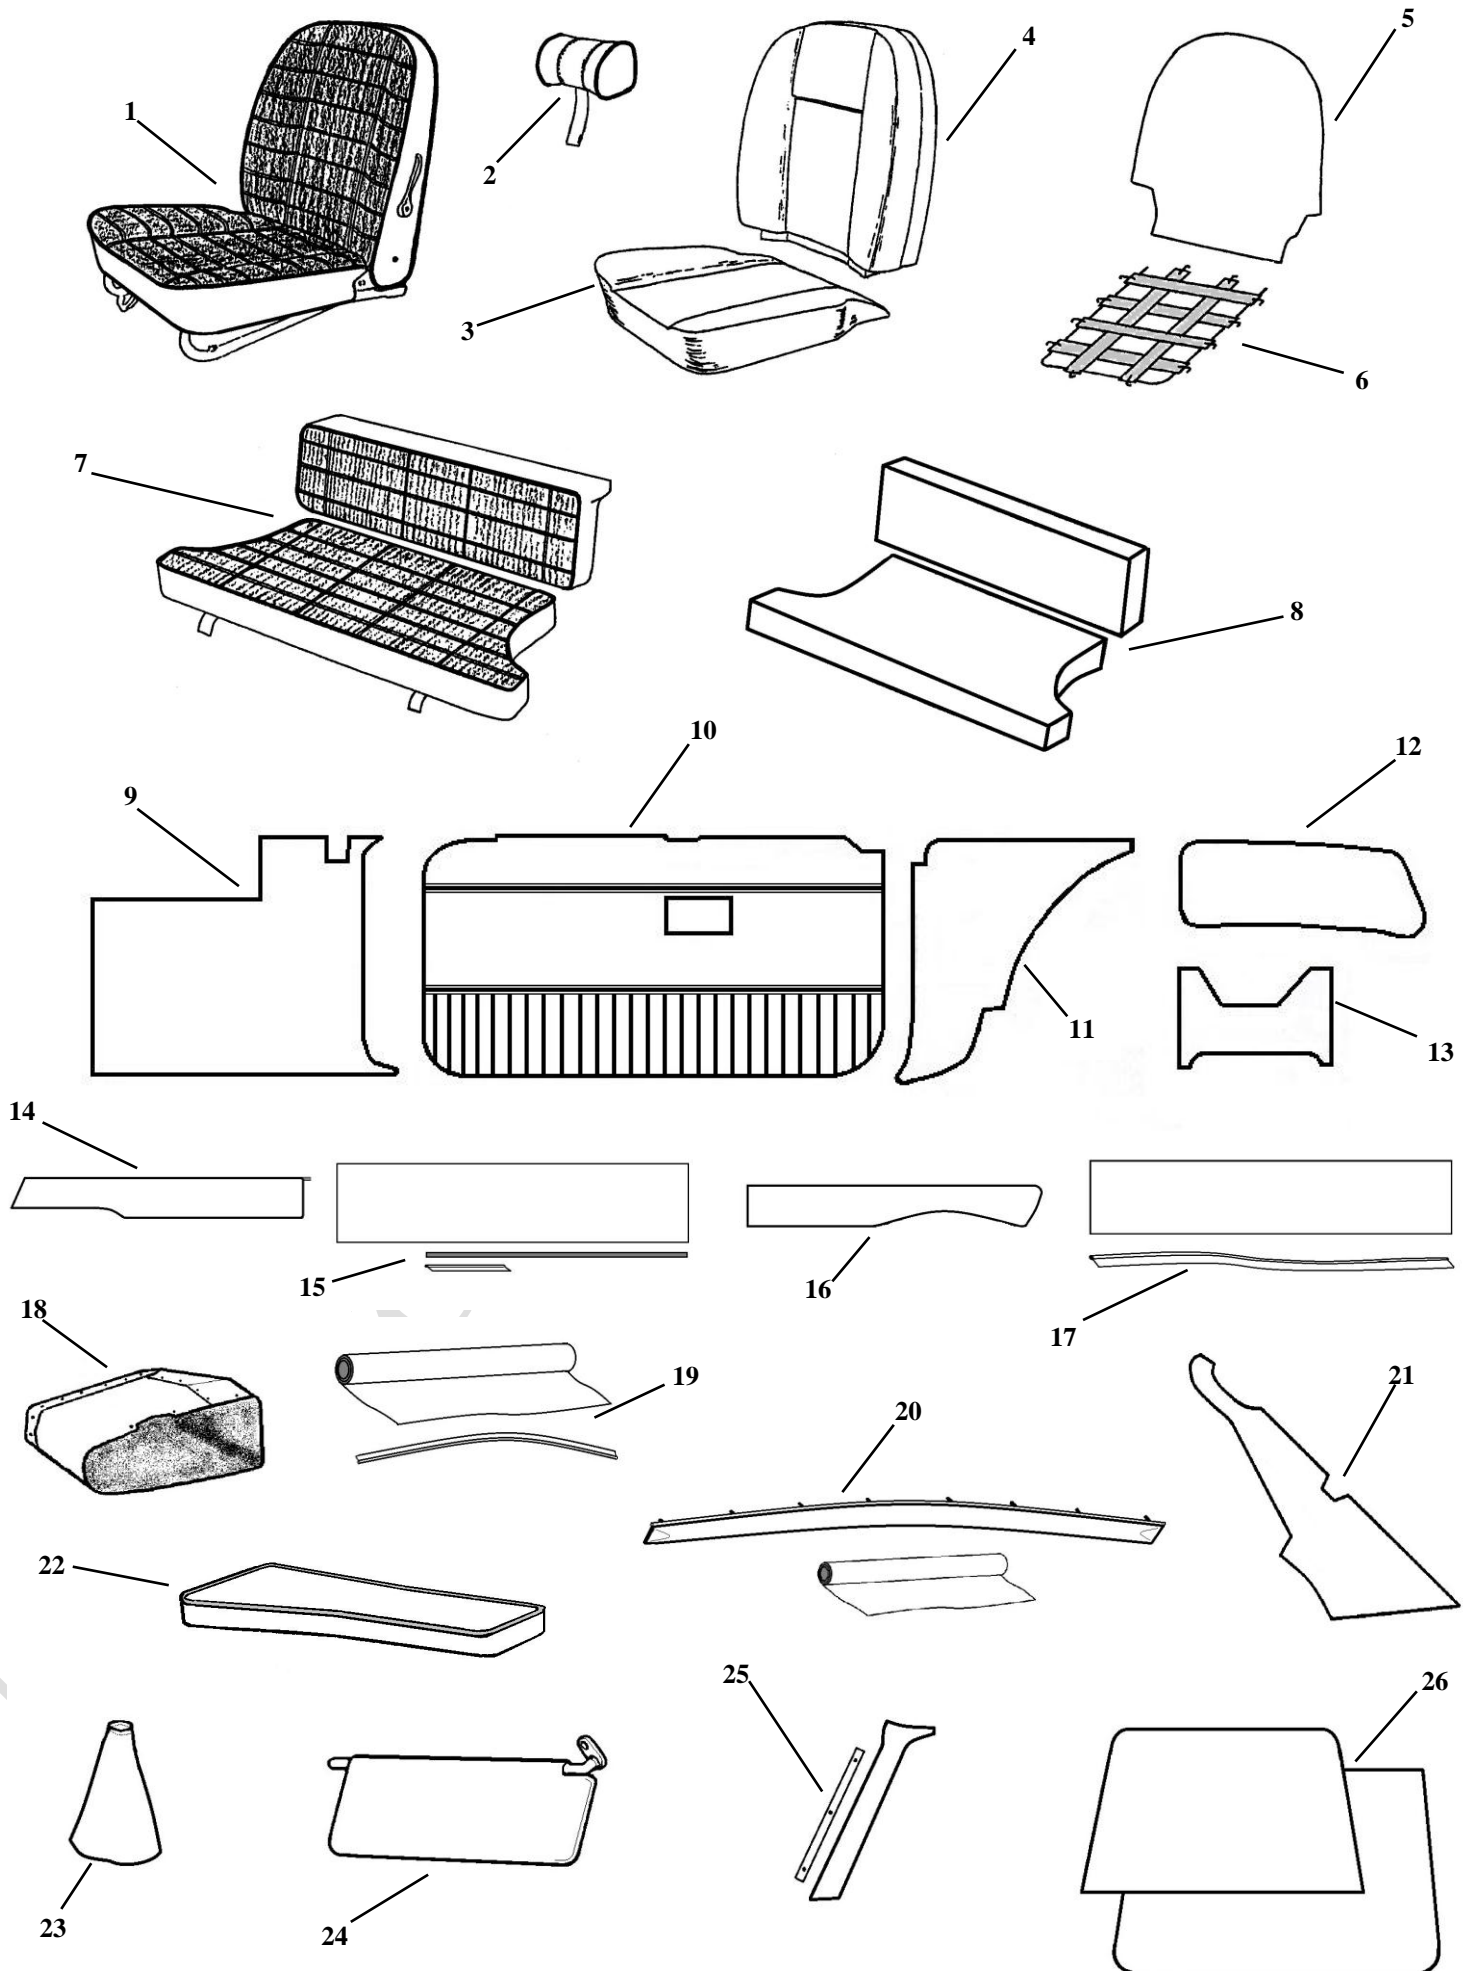

1973 - 76 GT Mk.111

1973 – 76 GT Mk.111

Diag. No	Part No.	Description
1	SC117	Front seat covering kit - Full cloth faces - Pair
*2	GLZ135	"D" type Headrest - complete plain vinyl
*2	DHC001	"D" type Headrest - cover only - plain vinyl
3	SF198	Base foam - LH
3	SF199	Base foam - RH
4	SF165	Squab foam
5	SBB3003	Squab backboard
6	BHH580	Base diaphragm
7	SC118	Rear seat covering kit - Full cloth faces
8	SF200	Rear seat foam kit
9	FL135	Scuttle panels - Pair
10	DP126	Door panels - with chrome strips - Pair
11	WA133	Wheel arch panels - Pair
12	TP139	Tailgate panels - Pair
13	RC199	Heater box trim panel
See page 28	TK118	6 Piece trim panel kit
See page 30	MTK118	10 Piece trim panel kit
See page 29	LTK118	8 Piece trim panel kit
14	DC145	Door Cappings complete - Pair
15	CC148	Door capping recovering kit
16	CR150	Rear quarter cappings – complete - Pair
17	CC152	Rear quarter cappings - covering kit
18	AHH6338	Glove box - RHD
18	AHH6339	Glove box - LHD
19	DT153	Dash top covering kit - Black
20	DT155	Dash top cover & Crash pad rail - complete
21	CP045	"C" Post panel kit – Grey - Pair
22	X3A2915	Centre console lid - Vinyl - Black
22	X3A2915L	Centre console lid - Leather - Black
23	BHH2072	Gear lever gaiter - Vinyl
23	BHH2072L	Gear lever gaiter - Leather
24	SV198P	Sunvisor - Grey - with fixings
25	X2A2970/1	"A" post panel kit
26	BHH925/6	Bonnet insulation pad
See page 32	CK177	Deluxe moulded carpet set - RHD
See page 32	CK178	Deluxe moulded carpet set - LHD
See page 2	CK171	Deluxe Over mats with MG logo
See page 33	HL660	Grey Headlining Kit

Colours Available

A	Black
N	Navy
K	Autumn leaf

NOTE * - See chart on Page 27 for all part numbers