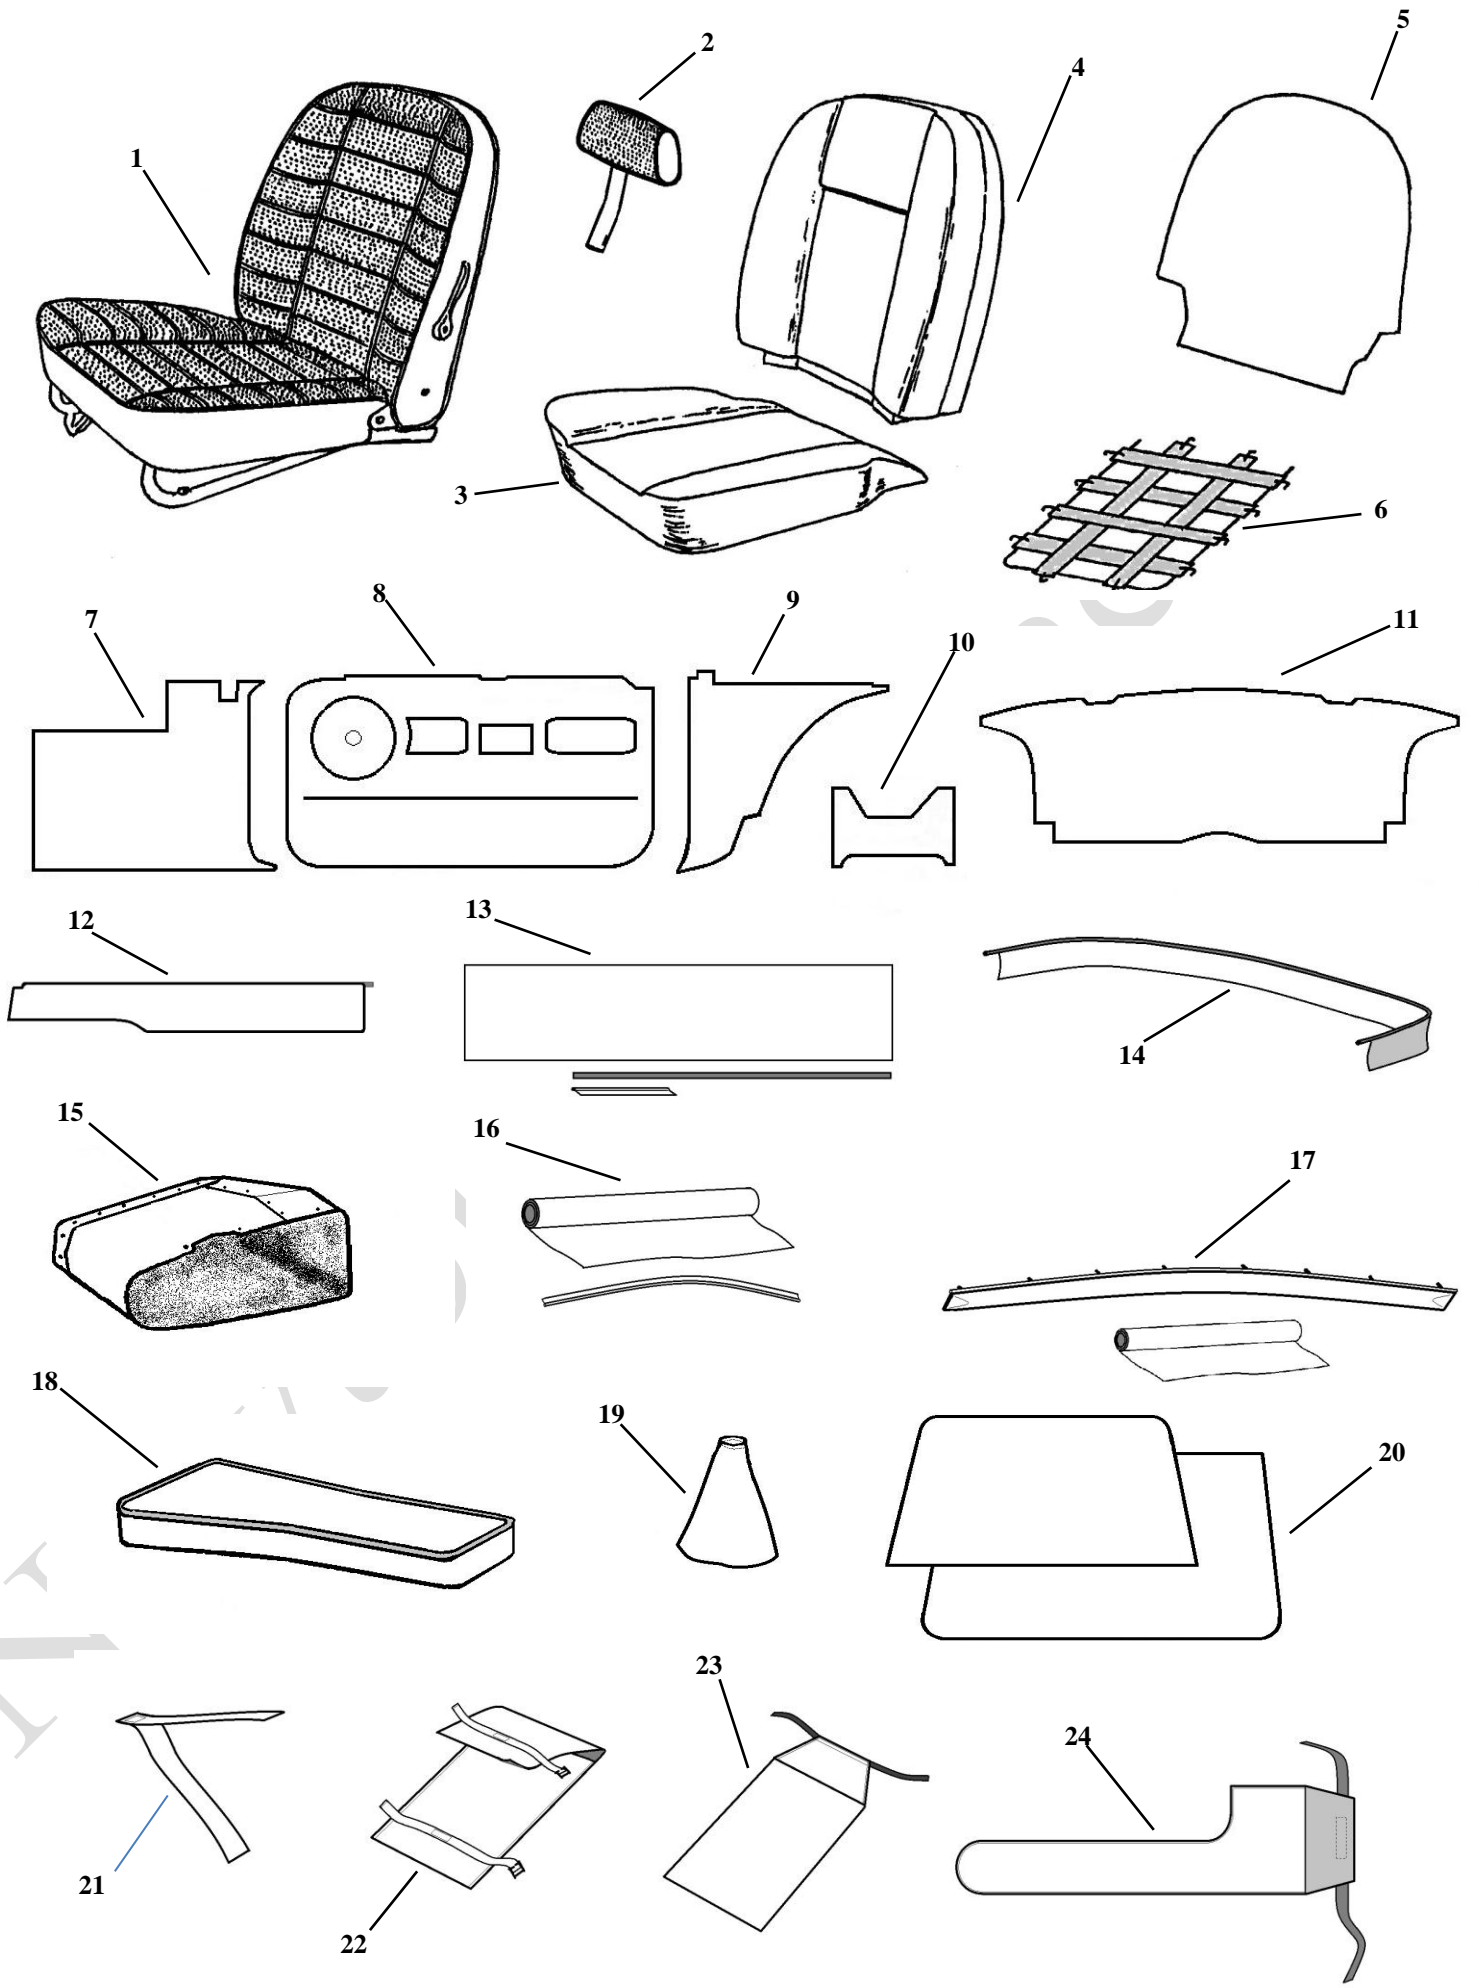

1976 – 80 Roadster Mk.1V

1976 – 80 Roadster Mk.1V

Diag. No	Part No.	Description
1	SC124	Front seat covering kit - Full perforated seat faces - Pair
*2	X3A7875	Peardrop Headrest – complete – perforated – USA spec
*2	FHC002	Peardrop Headrest – cover only – perforated – USA spec
**2	X3A6185	Peardrop Headrest - complete - plain vinyl – UK spec
**2	FHC001	Peardrop Headrest - cover only- plain vinyl – UK spec
3	SF198	Base foam – LH
3	SF199	Base foam - RH
4	SF165	Squab foam
5	SBB3003	Squab backboard
6	BHH580	Base seat diaphragm
7	FL134	Scuttle panels - Pair
8	DP127	Door panels - Pair
9	WA134	Wheel arch panels - Pair
10	RC199	Heater box trim panel
11	CP136	Rear cockpit panel
12	DC142	Door Cappings – complete - Pair
13	CC147	Door capping recovering kit
14	RC140	Cockpit rail covering kit
See page 28	TK119	6 Piece trim panel kit
See page 29	MTK119	10 Piece trim panel kit
See page 28	LTK119	7 Piece trim panel kit
15	AHH6338	Glove box - RHD
15	AHH6339	Glove box - LHD
16	DT153	Dash top covering kit-Black
17	DT155	Dash top cover & crash pad rail complete
18	X3A2915	Centre console lid - Vinyl - Black
18	X3A2915L	Centre console lid - Leather - Black
19	BHH2072	Gear lever gaiter - Vinyl
19	BHH2072L	Gear lever gaiter - Leather
20	BHH925/6	Bonnet insulation pad
21	BHH913	Hood stowage strap - Black
22	AHH6540	Tool Bag - Black
23	AHH9276	Hood stowage bag - Grey
24	AHH6757	Tonneau rail bag - black
See page 31	CK175	Deluxe moulded carpet set - RHD
See page 31	CK176	Deluxe moulded carpet set - LHD
See page 32	CK087	Moulded boot carpet set
See page 32	CK008	Standard boot carpet set
See page 1	VT8017	Windstop
See page 2	CK171	Deluxe Over mats with MG logo
See page 33	BHH1050	Hood Roll Cover
See page 33	BHH1048	Hood Roll Cover – for cars with inertia reel seatbelts

COLOURS AVAILABLE

A	Black
X	Beige – Seat covers & Headrests <i>not</i> available – only trim panels
K	Autumn leaf

NOTE* - See chart on Page 33 for part numbers. (Perforated Headrests)

NOTE** - See chart on page 27 for part numbers. (Plain Vinyl Headrests)