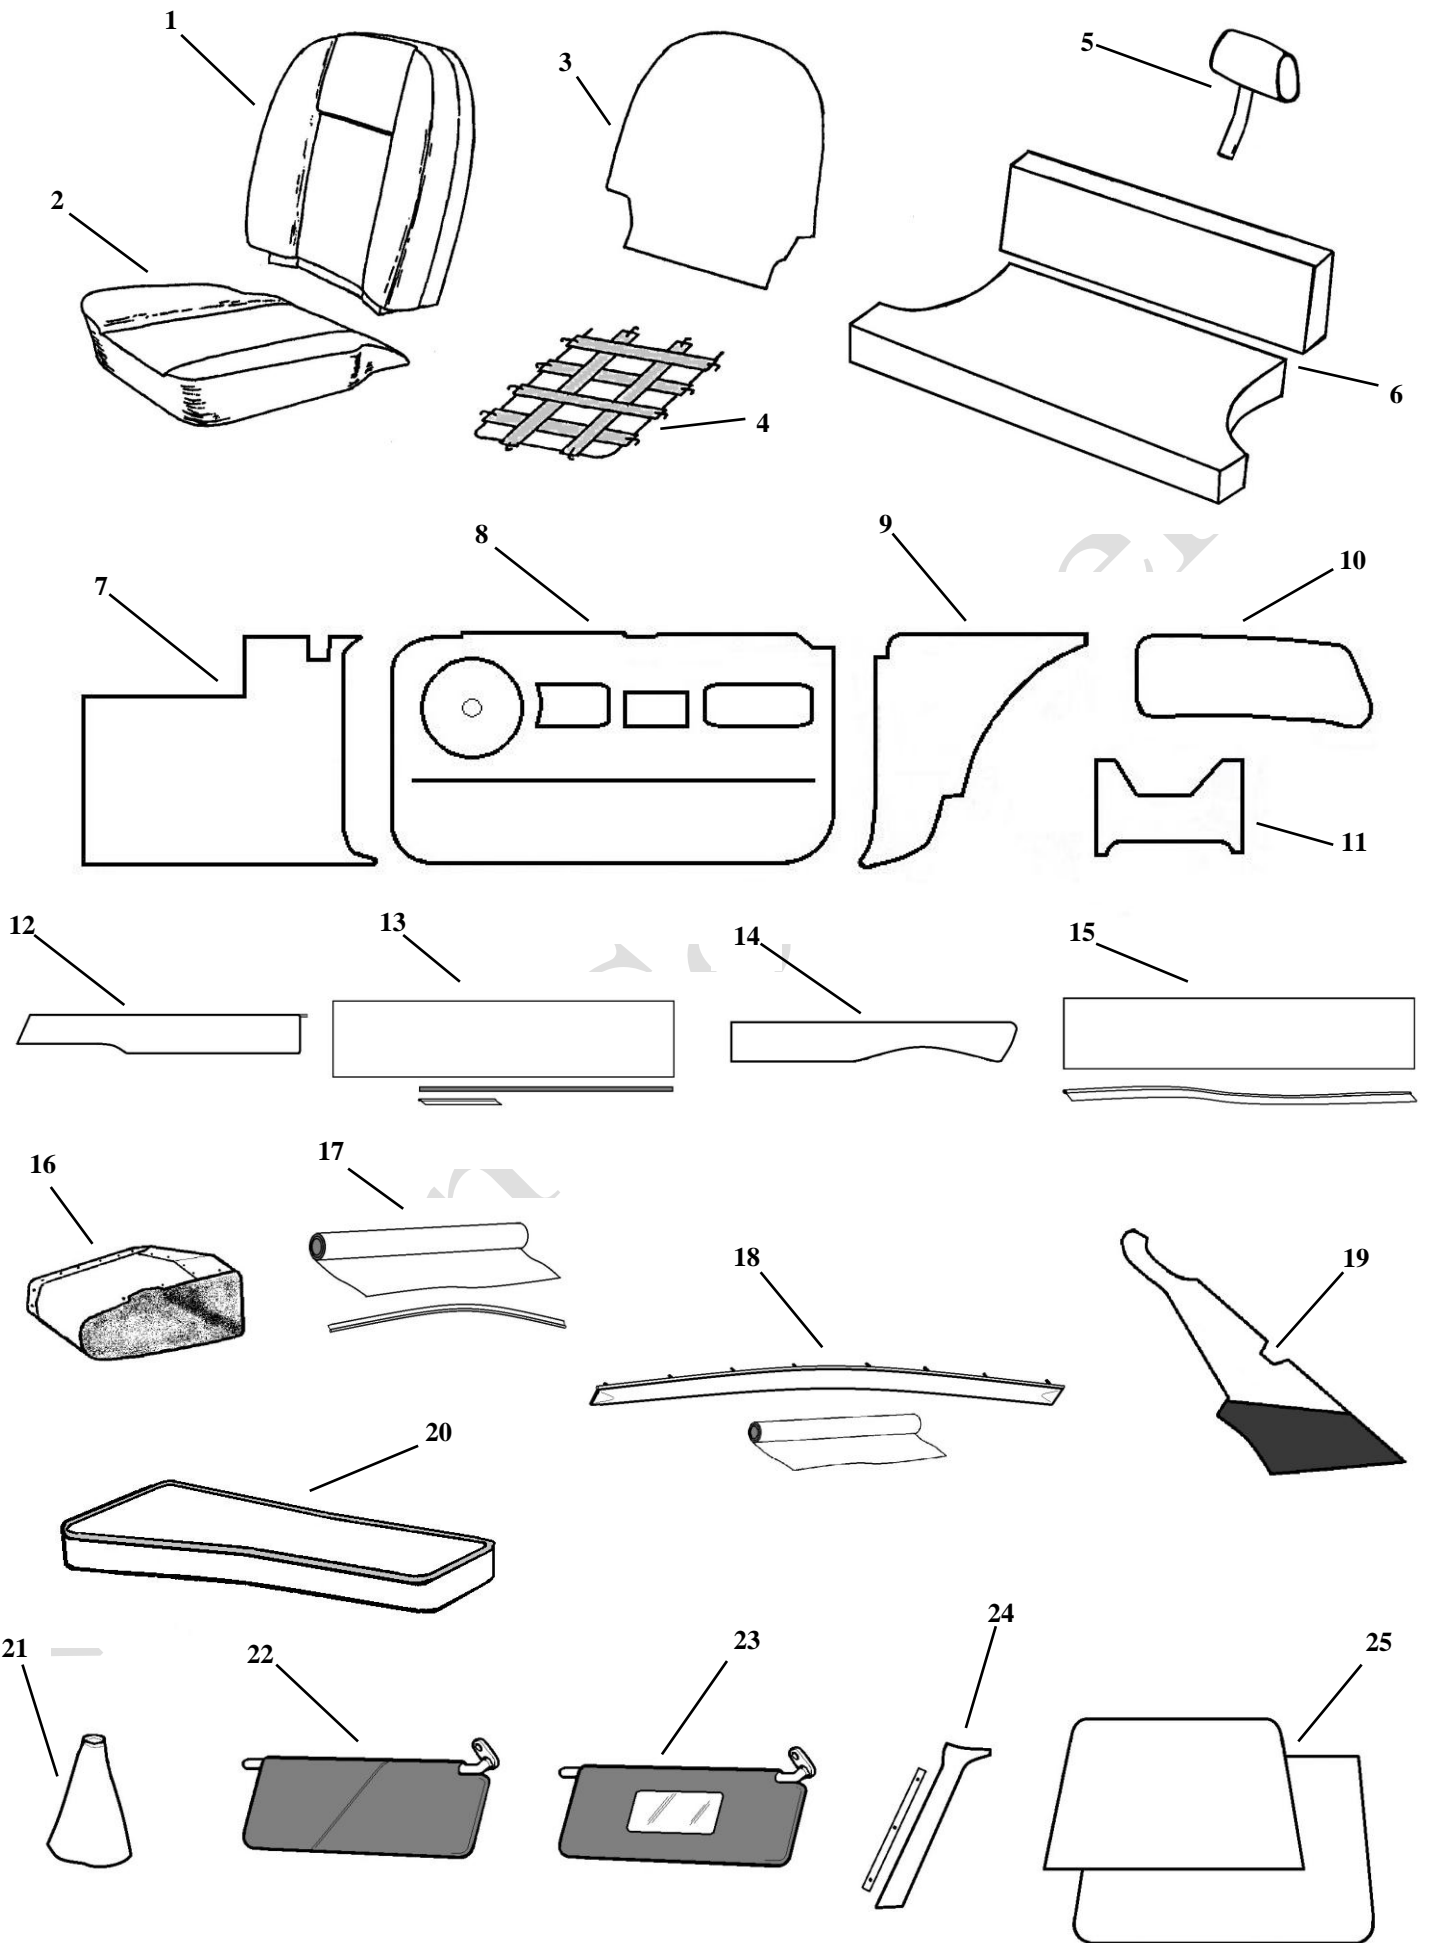

1976 – 80 GT Mk.1V

1976 – 80 GT Mk.1V

Diag. No	Part No.	Description
1	SF165	Squab foam
2	SF198	Base foam - LH
2	SF199	Base foam - RH
3	SBB3003	Squab board
4	BHH580	Base seat diaphragm
*5	X3A6185	Peardrop Headrest - complete - plain vinyl – black
*5	FHC005	Peardrop Headrest – cover only - plain vinyl
8	SF200	Rear seat foam kit
7	FL134	Scuttle panels - Pair
8	DP127	Door panels - Pair
9	WA135	Wheel arch panels - Pair
10	TP138	Tailgate panels - Pair
11	RC199A1	Heater box trim panel
See page 28	TK120	6 Piece trim panel kit
See page 30	MTK120	10 Piece trim panel kit
See page 29	LTK144	8 Piece trim panel kit
12	DC143	Door Cappings – complete - Pair
13	CC147	Door capping recovering kit
14	CR149	Rear quarter cappings – complete - Pair
15	CC151	Rear quarter cappings - covering kit
16	AHH6338	Glove box - RHD
16	AHH6339	Glove box - LHD
17	DT153	Dash top covering kit-Black
18	DT155	Dash top cover & crash pad rail complete
19	CP046	"C" Post panel kit – Grey/Black - Pair
20	X3A2915	Centre console lid - Vinyl - Black
20	X3A2915L	Centre console lid - Leather - Black
21	BHH2072	Vinyl gear lever gaiter
21	BHH2072L	Leather gear lever gaiter
22	SV181PA	Sunvisor with fixings Grey/ Black RH RHD – Drivers
22	SV182PA	Sunvisor with fixings Grey/ Black LH LHD - Drivers
23	SV180PA	Sunvisor with fixings Grey/ Black LH RHD + Mirror
23	SV183PA	Sunvisor with fixings Grey/ Black RH LHD + Mirror
24	X2A2970/1	"A" post panel kit
25	BHH925/6	Bonnet insulation pad
See page 32	CK177	Deluxe moulded carpet set - RHD
See page 32	CK178	Deluxe moulded carpet set - LHD
See page 2	CK171	Deluxe Overmats with MG logo
See page 33	HL660	Grey Headlining Kit

COLOURS AVAILABLE

A	Black
K	Autumn Leaf

PLEASE NOTE

**The original style “Deck Chair” cloth seat covers for this model are no longer available.
Please see the next page for alternative options**

NOTE* Headrests – see chart on Page 27 for all part numbers.