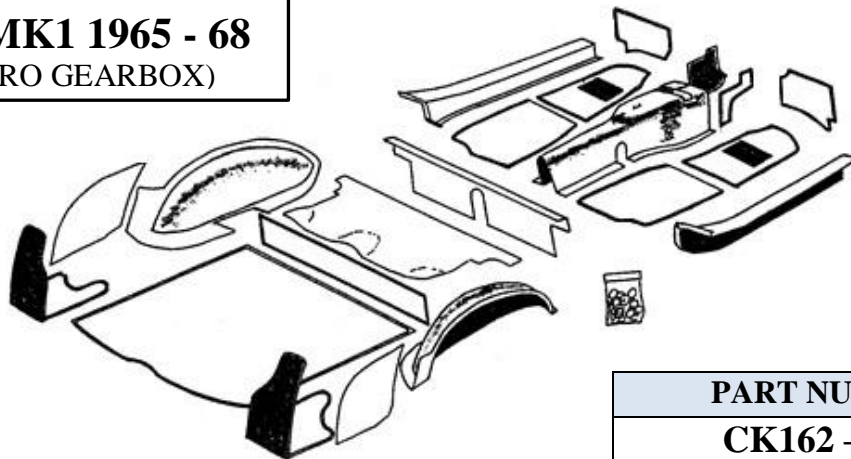

MGB GT MK1 1965 - 68
(3 - SYNCHRO GEARBOX)

PART NUMBERS

CK162 - RHD

CK163 - LHD