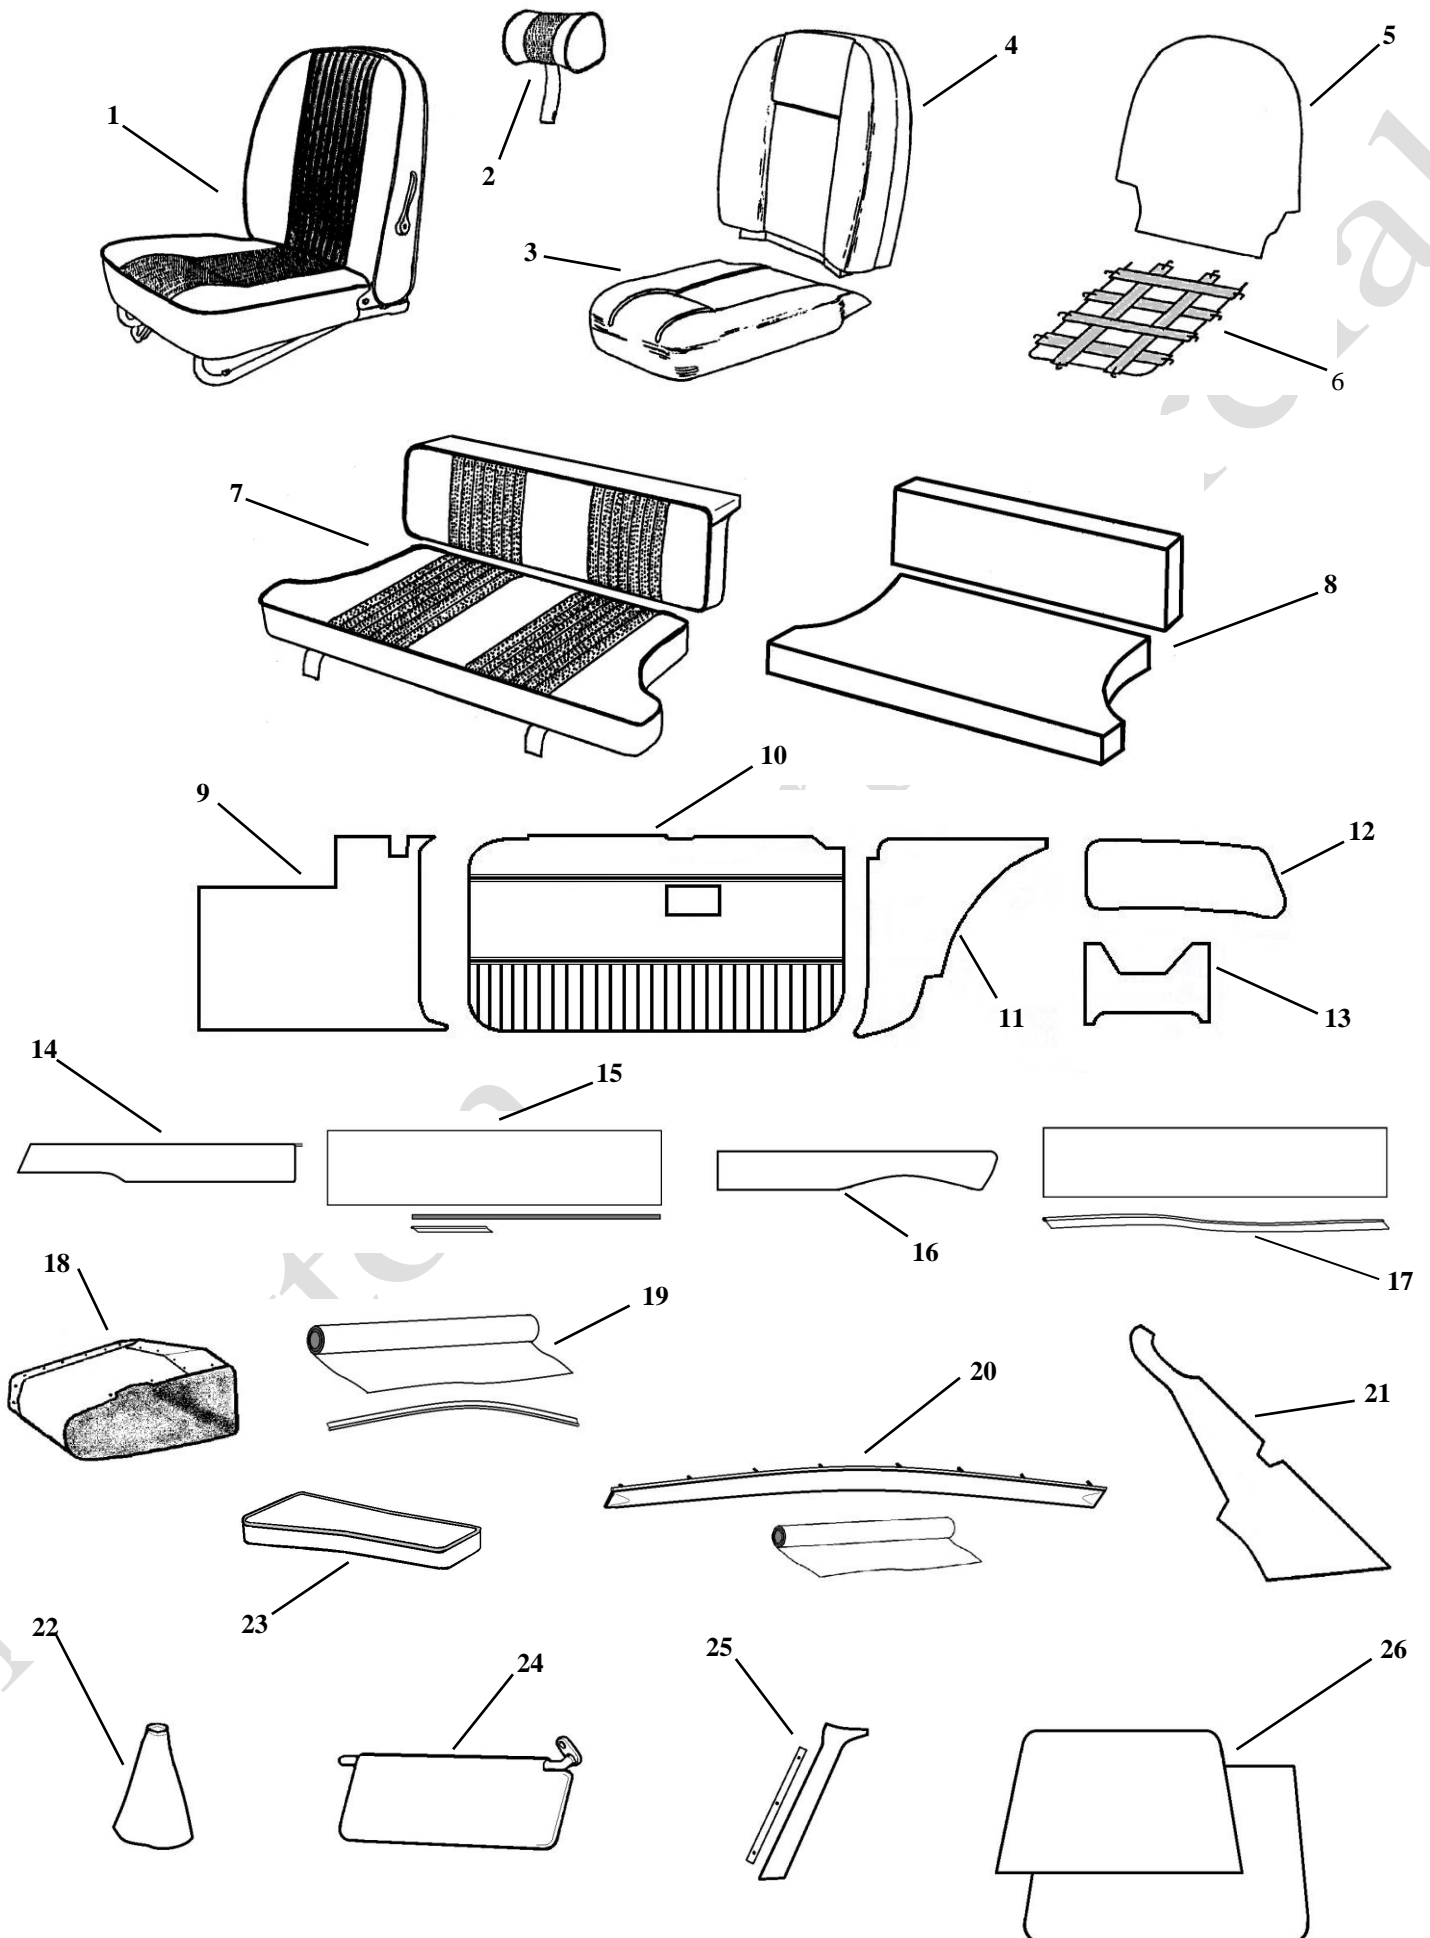

1970 - 73 GT Mk.111

1970 – 73 GT Mk.111

Diag. No	Part No.	Description
1	SC111	Front seat covering kit - 1/2 Perforated centres - Pair
1	SC113	Front seat covering kit - 1/2 Cloth centres - Pair
2	K2A301	"D" type Headrest - complete - 1/2 Perforated vinyl – See page 33 for all part numbers
2	GLZ135	"D" type Headrest - complete - plain vinyl – See page 27 for all part numbers
2	DHC009	"D" type Headrest - cover only - 1/2 Perforated vinyl – See page 33 for all part numbers
2	DHC001	"D" type Headrest - cover only - plain vinyl – See page 27 for all part numbers
3	SF196	Base foam - LH
3	SF197	Base foam - RH
4	SF165	Squab foam
5	SBB3003	Squab Backboard
6	BHH580	Base seat diaphragm
7	SC112	Rear seat covering kit - 1/2 Perforated centres
7	SC114	Rear seat covering kit - 1/2 Cloth centres
8	SF200	Rear seat foam kit
9	FL135	Scuttle panels - Pair
10	DP125	Door panels - no chrome 1970-71 - Pair
10	DP126	Door panels - with chrome strips 1972 on - Pair
11	WA133	Wheel arch panels - Pair
12	TP139	Tailgate panels - Pair
13	RC199	Heater box trim panel
See page 28	TK116	6 piece trim panel kit - no chrome strip
See page 30	MTK116	10 Piece trim panel kit - no chrome strip
See page 29	LTK116	8 Piece trim panel kit - no chrome strip
See page 28	TK118	6 piece trim panel kit - with chrome strips 72 on
See page 30	MTK118	10 Piece trim panel kit - with chrome strips 72 on
See page 29	LTK118	8 Piece trim panel kit - with chrome strips 72 on
14	DC145	Door Cappings - Pair
15	CC148	Door capping recovering kit
16	CR150	Rear quarter cappings - complete
17	CC152	Rear quarter cappings - covering kit
18	AHH6338	Glove box - RHD
18	AHH6339	Glove box - LHD
19	DT153	Dash top covering kit - Black
20	DT155	Dash top cover & crash pad rail - complete
21	CP045	"C" Post panel kit – Pair - Grey
22	BHH2072	Gear lever gaiter - Vinyl
22	BHH2072L	Gear lever gaiter - Leather
23	X3A2915	Centre console lid – Vinyl
23	X3A2915L	Centre console lid - Leather
24	SV198P	Sunvisor - Grey - with fixings
25	X2A2970/1	"A" post panel kit
26	BHH925/6	Bonnet insulation pad
See page 32	CK177	Deluxe moulded carpet set - RHD
See page 32	CK178	Deluxe moulded carpet set - LHD
See page 2	CK171	Deluxe Over mats with MG logo
See page 33	HL660	Grey Headlining Kit
See page 33	XG-2917	Map Pocket

COLOURS AVAILABLE

A	Black
N	Navy
K	Autumn Leaf