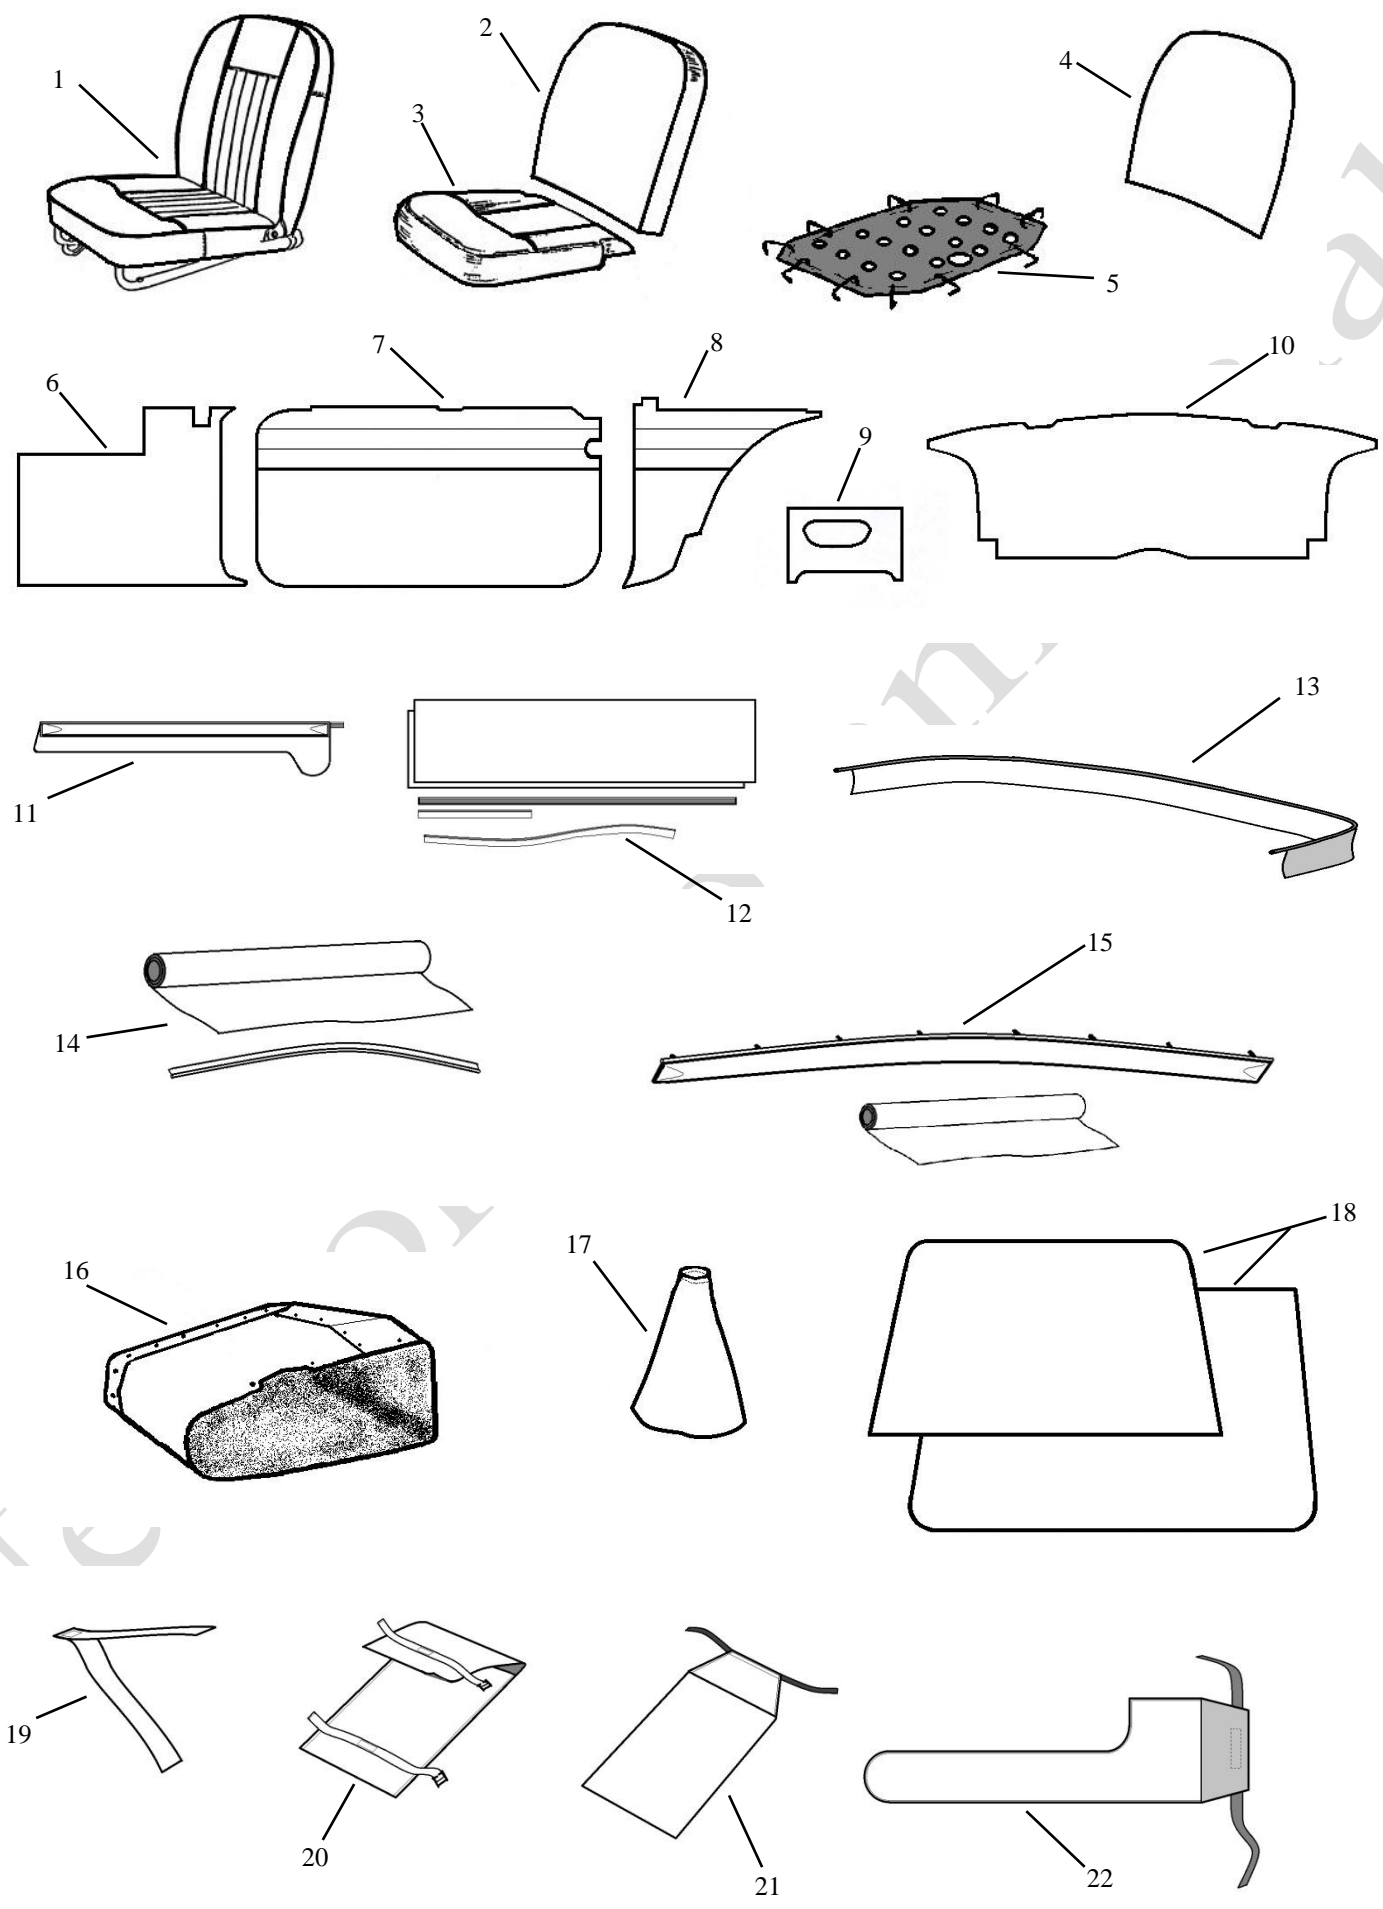

1962 – 64 Roadster Mk1

1962 – 64 Roadster Mk1

Diag. No	Part No.	Description
1	SC101	Front seat covering kit - Leather - Pair
1	SC103	Front seat covering kit - Vinyl - Pair
2	SF071	Squab foam
3	SF072	Base foam - RH
3	SF073	Base foam - LH
4	SBB3001	Squab backboard
5	AHA7878	Base diaphragm
6	FL134	Scuttle panels - Pair
7	DP121	Door panels - Pair
8	WA128	Wheel arch panels - Pair
9	RC198	Heater box trim panel
10	CP136	Rear Cockpit panel
11	DC141	Door Cappings – complete -Pair
12	CC146	Door capping recovering kit
13	RC140	Cockpit Rail covering kit
See page 28	TK110	Trim panel kit - 6 Piece
See page 29	MTK110	Trim panel kit - 9 Piece
See page 28	LTK110	Trim panel kit - 7 Piece
14	DT153	Dash top covering kit-Black
15	DT155	Dash Top cover & Crash Pad Rail - complete
16	AHH6338	Glove box - RHD
16	AHH6339	Glove box - LHD
17	BHH2072	Gear lever gaiter - Vinyl
17	BHH2072L	Gear lever gaiter - Leather
18	BHH925/6	Bonnet Insulation pad
19	BHH913	Hood Stowage strap - Black
20	AHH6540	Tool Bag - Black
21	AHH9276	Hood Stowage Bag - Grey
22	AHH6757	Tonneau Rail Bag - black
See page 31	CK160	Deluxe moulded carpet set - RHD
See page 31	CK161	Deluxe moulded carpet set - LHD
See page 32	CK087/8/9	Boot carpet set - Moulded
See page 32	CK008	Boot carpet set - Standard
See page 1	VT8017	Windstop
See page 2	CK170	Deluxe Overmats
See page 33	BHH1050	Hood Roll Cover

COLOURS AVAILABLE

A	Black
AB	Black/Blue
AM	Black/Red
AW	Black/White
BB	Blue/Blue
MA	Red/Black
MW	Red/White