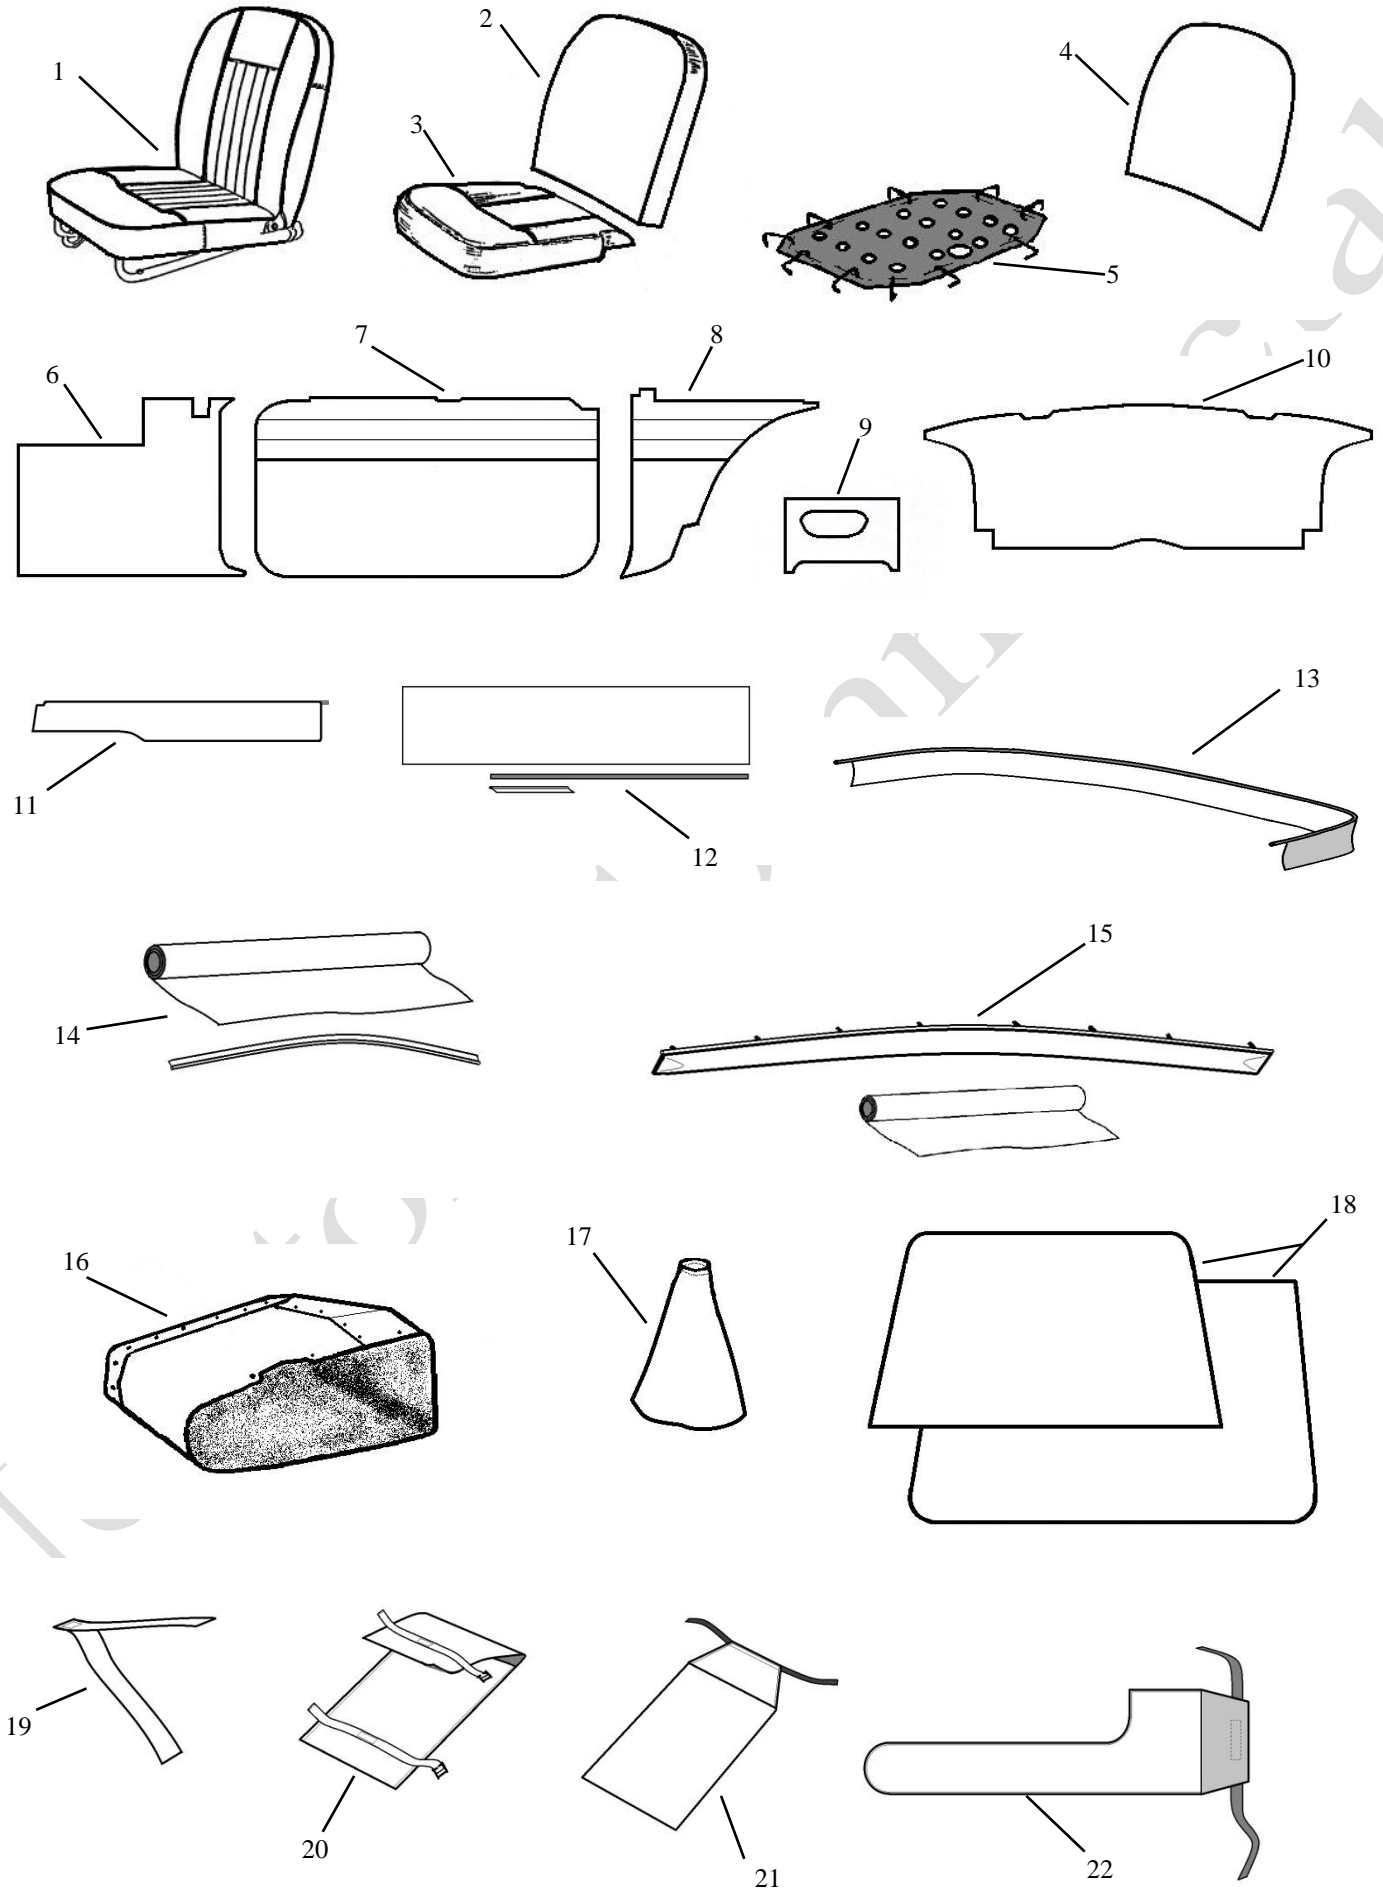

1965 – 68 Roadster Mk1

1965 – 68 Roadster Mk1

Diag. No	Part No.	Description
1	SC101	Front seat covering kit - Leather - Pair
1	SC103	Front seat covering kit - Vinyl - Pair
2	SF071	Squab foam
3	SF072	Base foam - RH
3	SF073	Base foam - LH
4	SBB3001	Squab backboard
5	AHA7878	Base diaphragm
6	FL134	Scuttle panels - Pair
7	DP122	Door panels - Pair
8	WA128	Wheel arch panels - Pair
9	RC198	Heater box trim panel
10	CP136	Rear Cockpit panel
11	DC142	Door Cappings – complete -Pair
12	CC147	Door capping recovering kit
13	RC140	Cockpit Rail covering kit
See page 28	TK111	Trim panel kit - 6 Piece
See page 29	MTK111	Trim panel kit - 9 Piece
See page 28	LTK111	Trim panel kit - 7 Piece
14	DT153	Dash top covering kit-Black
15	DT155	Dash Top cover & Crash Pad rail - complete
16	AHH6338	Glove box - RHD
16	AHH6339	Glove box - LHD
17	BHH2072	Gear lever gaiter - Vinyl
17	BHH2072L	Gear lever gaiter - Leather
18	BHH925/6	Bonnet insulation pad
19	BHH913	Hood Stowage Strap - Black
20	AHH6540	Tool Bag - Black
21	AHH9276	Hood Stowage Bag - Grey
22	AHH6757	Tonneau Rail Bag - black
See page 31	CK160	Deluxe moulded carpet set - RHD
See page 31	CK161	Deluxe moulded carpet set - LHD
See page 32	CK087/8/9	Boot carpet set - Moulded
See page 32	CK008	Boot carpet set - Standard
See page 1	VT8017	Windstop
See page 2	CK170	Deluxe Overmats
See page 33	BHH1050	Hood Roll Cover

COLOURS AVAILABLE

A	Black
AB	Black/Blue
AM	Black/Red
AW	Black/White
BB	Blue/Blue
MA	Red/Black
MW	Red/White