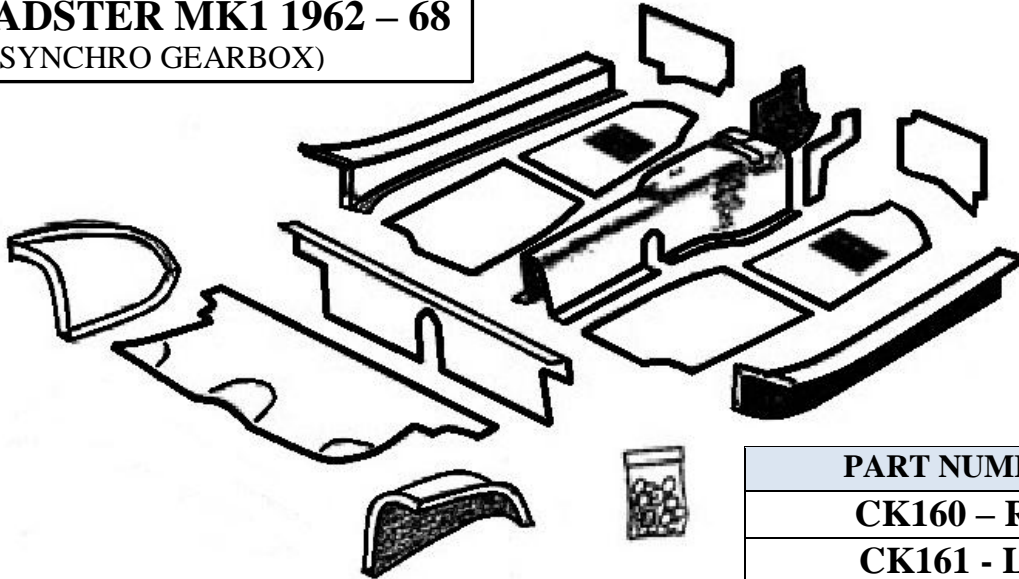

NEWTON COMMERCIAL CARPET SETS

Our carpet sets are made using original specification materials. The centre tunnel & GT wheel arch carpets are moulded to shape for a perfect fit. The carpeted toeboards in the front footwell area have a fibreboard backing. The edges are bound, as are those of the front and rear floor mats, all as original. Our Roadster sets cover the complete cockpit area but do NOT include the boot (Trunk) (These kits are available separately), whereas the GT sets include the cockpit plus the rear load area. Each carpet set comes complete with full fitting instructions and a kit of floor fixing studs & carpet clips.

COLOURS AVAILABLE – ALL CARPET SETS BLACK, NAVY, RED, AUTUMN LEAF & BISCUIT

MGB ROADSTER MK1 1962 – 68 (3 – SYNCHRO GEARBOX)

PART NUMBERS

CK160 – RHD

CK161 - LHD