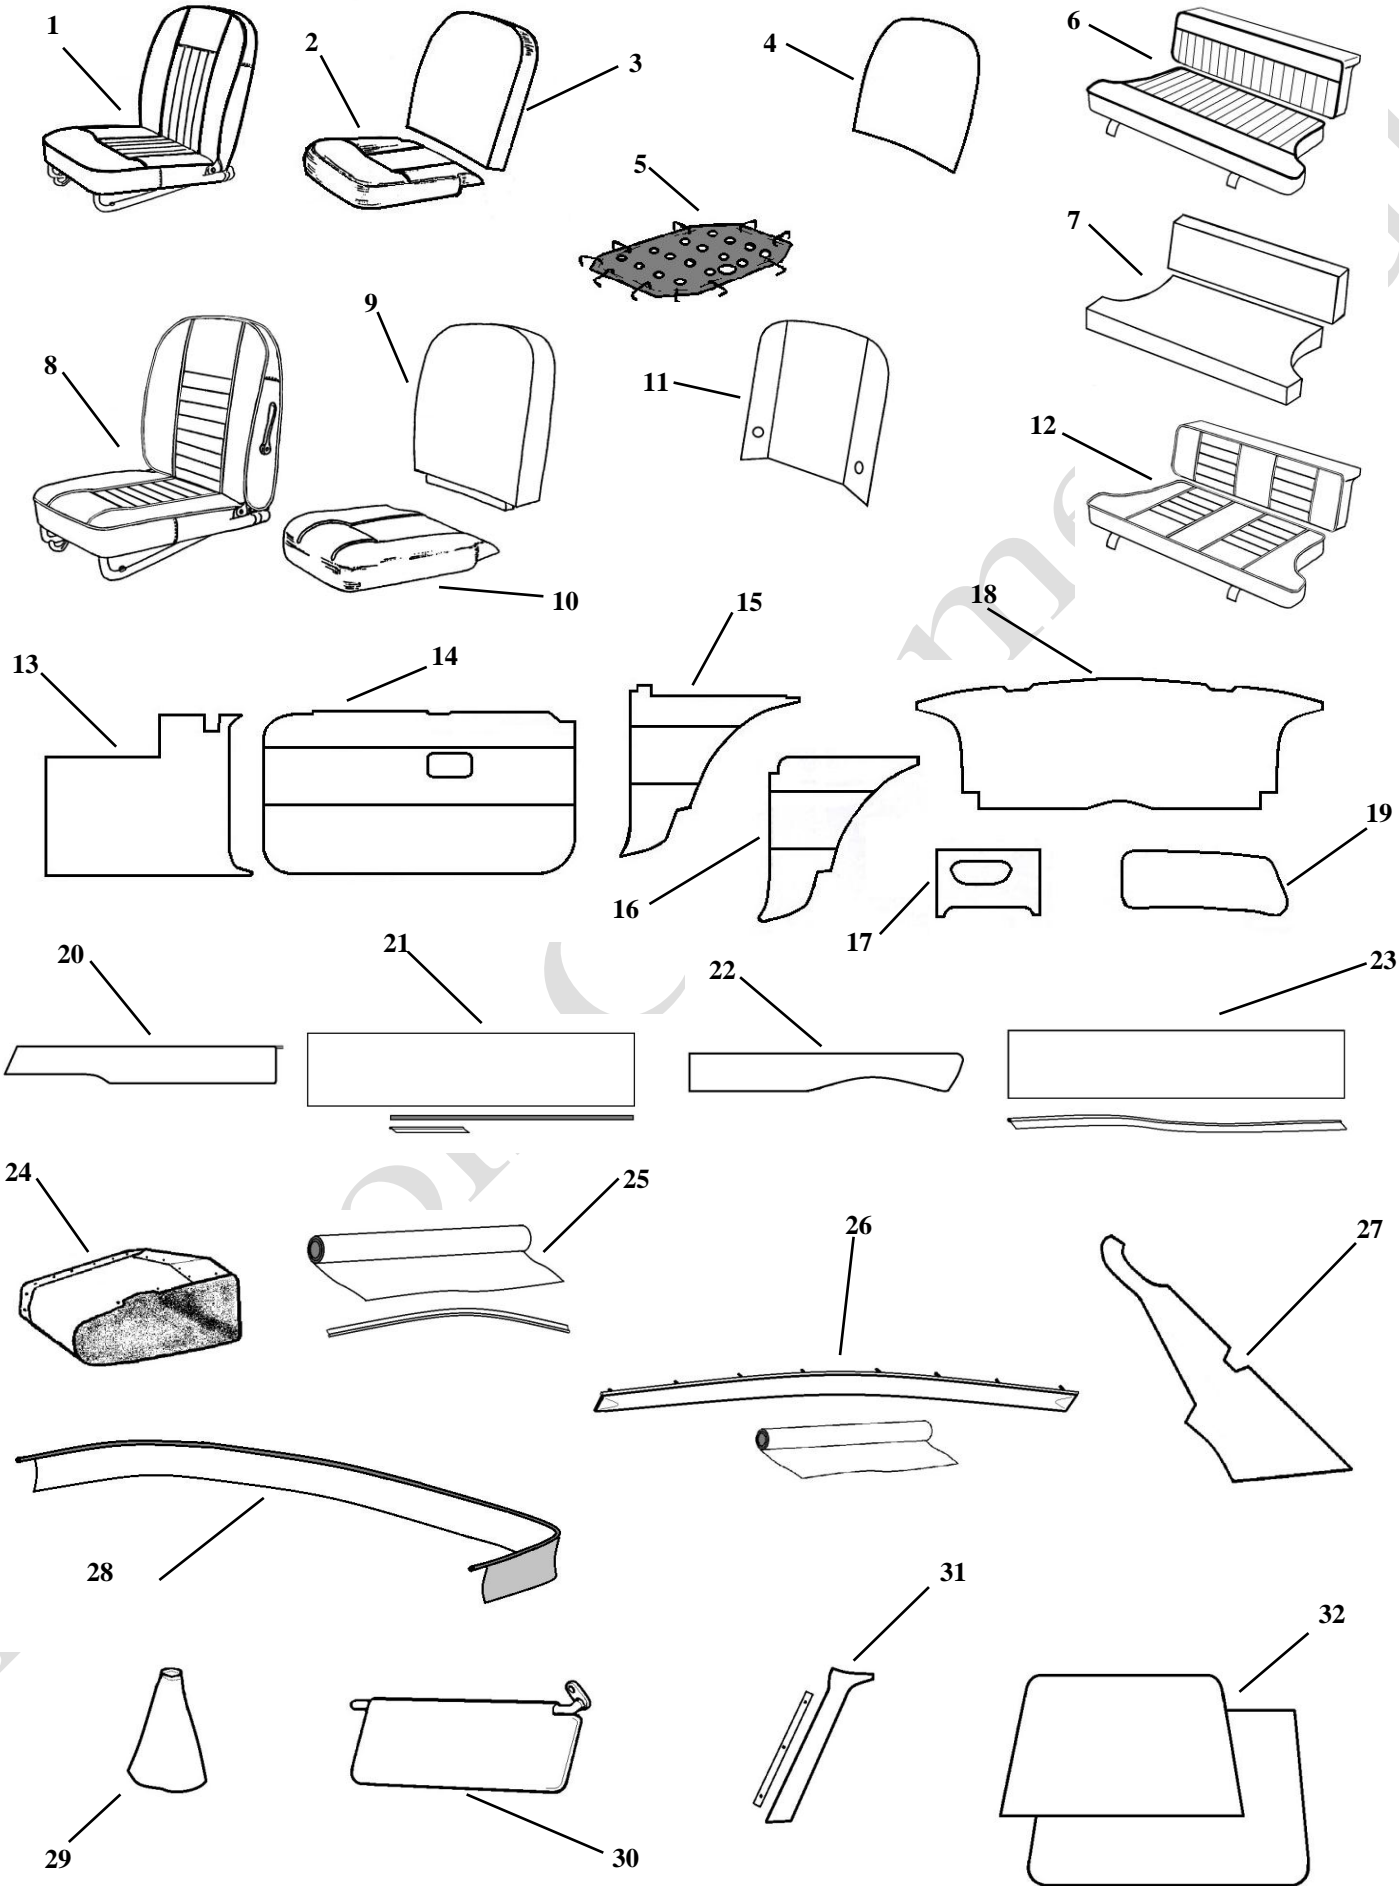

1967 – 69 MGC Roadster & GT

1967 – 69 MGC Roadster & GT

Diag. No	Part No.	Description	Diag. No	Part No.	Description
1	SC101	Front seat covering kit - Leather - Pair Mk.I style	1	SC103	Front seat covering kit - Vinyl - Pair Mk.I style
2	SF072	Base foam – RH Mk1	2	SF073	Base foam cushion – LH Mk1
3	SF071	Squab foam – Mk1			
4	SBB3001	Squab backboard			
5	AHA7878	Base seat diaphragm			
6	SC102	Rear seat covering kit - Leather Mk.I style	6	SC104	Rear seat covering kit - Vinyl Mk.I style
7	SF200	Rear seat foam kit Mk.I & Mk.II style			
8	SC105	Front seat covering kit - Leather - Pair Mk.II style	8	SC107	Front seat covering kit - Vinyl - Pair Mk.II style
9	SF164	Squab foam - Mk.II			
10	SF196	Base foam – LH Mk.II	10	SF197	Base foam – RH Mk.II
11	SBB3002	Squab backboard			
12	SC106	Rear seat kit - Leather - Mk.II style	12	SC108	Rear seat kit - Vinyl - Mk.II style
13	FL134	Scuttle panels - Pair			
14	DP124	Door panels - Pair			
15	WA130	Wheel arch panels - Roadster - Pair			
16	WA131	Wheel arch panels - GT - Pair			
17	RC198	Heater box trim panel			
18	CP136	Rear Cockpit Panel - Rdst			
19	TP138	Tailgate panels GT			
See page 28	TK114	Trim panel kit GT - 6 Piece	See page 28	TK113	Trim Panel kit Roadster – 6 Piece
See page 30	MTK114	Trim panel kit GT - 10 Piece	See Page 29	MTK113	Trim Panel kit Roadster – 9 Piece
See page 29	LTK114	Trim Panel kit GT - 8 Piece	See Page 28	LTK113	Trim Panel kit Roadster – 7 Piece
20	DC143	Door Cappings – complete - Pair - GT	20	DC142	Door Cappings - complete - Pair - Rdst
21	CC147	Door Capping recovering kit – GT & Roadster			
22	CR149	Rear quarter cappings – complete - GT			
23	CC151	Rear quarter cappings - covering kit - GT			
24	AHH6338	Glove box - RHD	24	AHH6339	Glove box - LHD
25	DT153	Dash top covering kit - Black			
26	DT155	Dash top cover & crash pad rail - complete			
27	CP045	"C" Post panel kit - Grey			
28	RC140	Cockpit Rail Covering Kit – Roadster only.			
29	BHH2072	Gear lever gaiter - Vinyl			
29	BHH2072L	Gear lever gaiter - Leather			
30	SV198P	Sunvisor - Grey - with fixings - GT only			
31	X2A2970/1	"A" post panel kit – GT only			
32	AHC925/6	Bonnet insulation pad			
See page 32	CK196	Deluxe moulded carpet set – RHD - GT			
See page 32	CK199	Deluxe moulded carpet set – LHD - GT			
See page 31	CK195	Deluxe moulded carpet set – RHD - Roadster			
See page 31	CK198	Deluxe moulded carpet set – LHD - Roadster			
See page 2	CK172	Deluxe Over mats with MG Logo			
See page 33	HL660	Grey Headlining Kit – GT (No Sunroof)			
See page 33	XG-2917	Map Pocket – GT			

Colours Available

A	Black	AM	Black/Red	BB	Blue/Blue
AB	Black/Blue	AW	Black/White	MA	Red/Black
				MW	Red/White