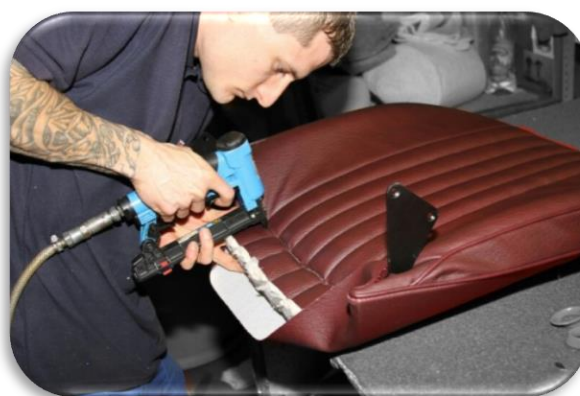

PLEASE VISIT OUR WEBSITE OR CONTACT OUR SALES TEAM FOR INFORMATION, CATALOGUES, COLOUR SAMPLES AND PRICES.