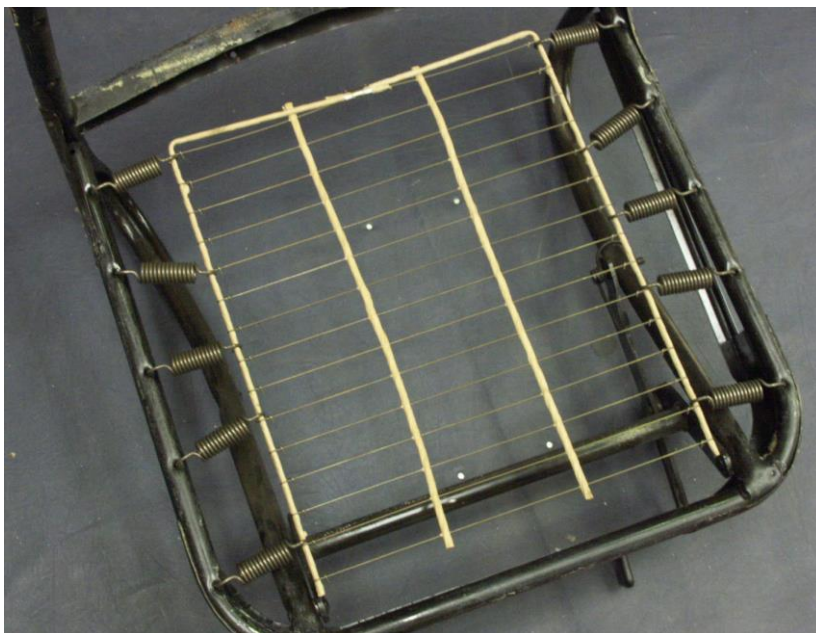

MINI FRONT SEAT BASE DIAPHRAGM
PART NO. C711

1959-1992 MODELS

This diaphragm and set of springs is a replacement for the original units which may no longer be available. Please fit as per the above photograph.