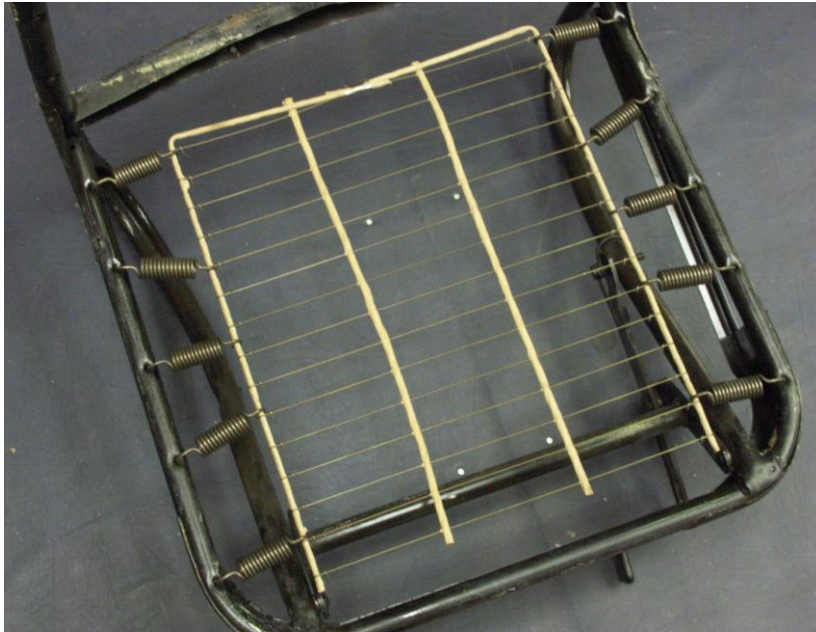

MINI FRONT SEAT BASE DIAPHRAGM
PART NO. C711

1959-1992 MODELS

This diaphragm and set of springs is a replacement for the original units which may no longer be available. Please fit as per the above photograph.