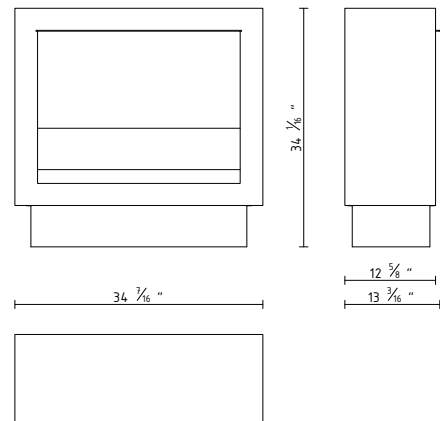

DIMENSIONS:

TECHNICAL DATA:

Capacity: 0,7 gal
Burning time: ~5 h
Heat output: 13648 BTU
Net weight: 82 lbs
Air circulation: min. 1/h
Minimum room size:
please contact our Project Department for details
Power supply: 115 V
Finish:
TOP: black powder coated steel,
CASING: lacquered MDF colour: white silk matt, black powder coated steel, brushed stainless steel,
GLASS SHIELD: hardened glass