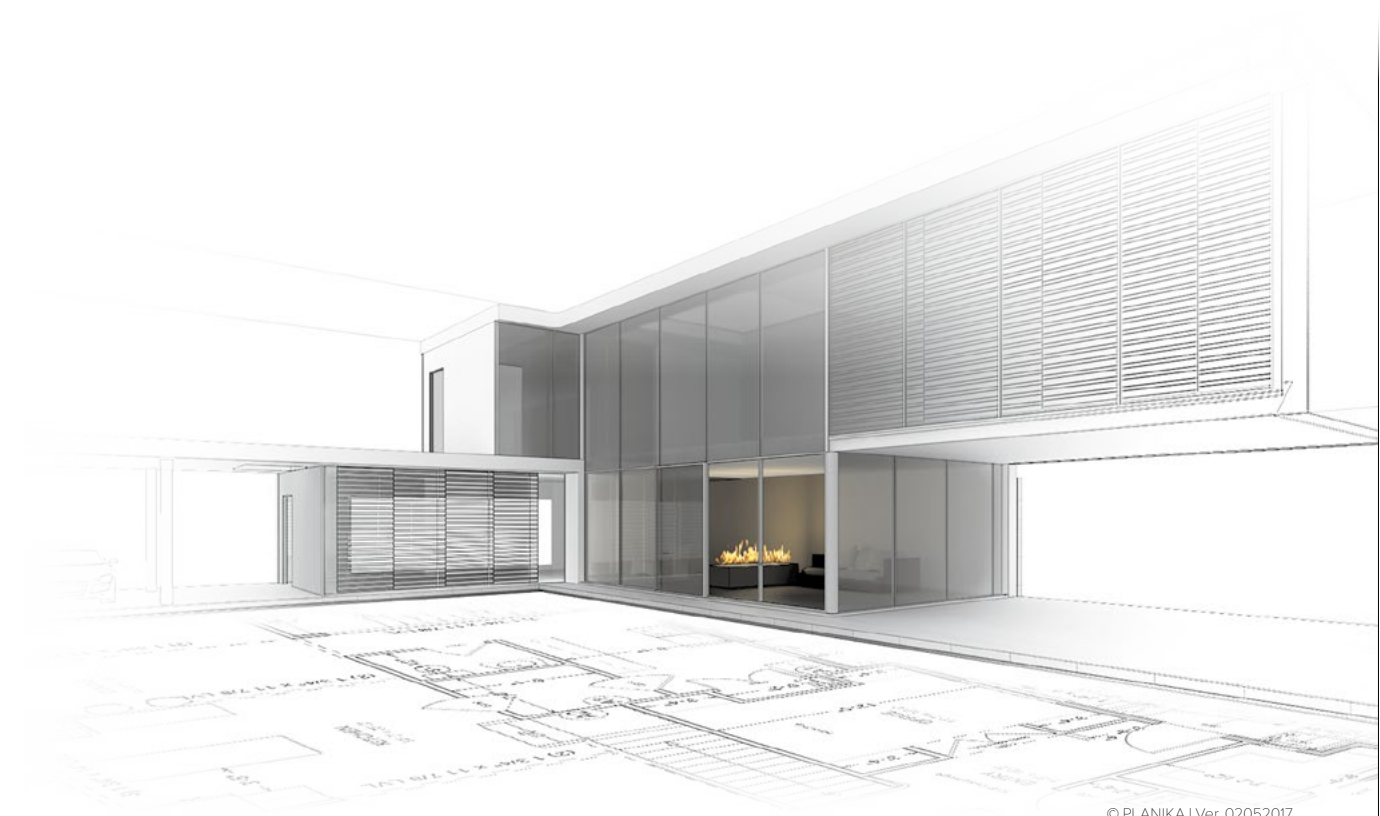

PushButtonFireplaces

intelligent fire

© PLANIKA | Ver. 02052017

PrimeBox

PushButtonFireplaces

PrimeBox

Floor standing fireplace for the easiest arrangement
Enjoy real fire in minutes

FEATURES:

- BEV* Technology
- Floor standing
- No smell / no ash / no smoke
- Remote controllable
- Advanced safety sensors
- Automatic shutdown in case of errors
- Child Lock
- Advanced microprocessor
- Diode display
- Control panel
- Intuitive control
- 2 levels of flame height
- Easy installation
- No additional installation
- No additional ventilation required
- No chimney required
- Electrical connection required
- For indoor use
- Eco-friendly
- Automatic fuel pump
- Additional flame suppression system
- Certified to UL standards

DIMENSIONS:

* BEV Technology – A patented process resulting in the clean burning of bio-ethanol fuel vapours.

TECHNICAL DATA:

Capacity: 0,7 gal
 Burning time: ~5 h
 Heat output: 13648 BTU
 Net weight: 82 lbs
 Air circulation: min. 1/h
 Minimum room size:
 please contact our Project Department for details
 Power supply: 115 V
 Finish:
 TOP: black powder coated steel,
 CASING: lacquered MDF colour: white silk matt, black powder coated steel, brushed stainless steel,
 GLASS SHIELD: hardened glass