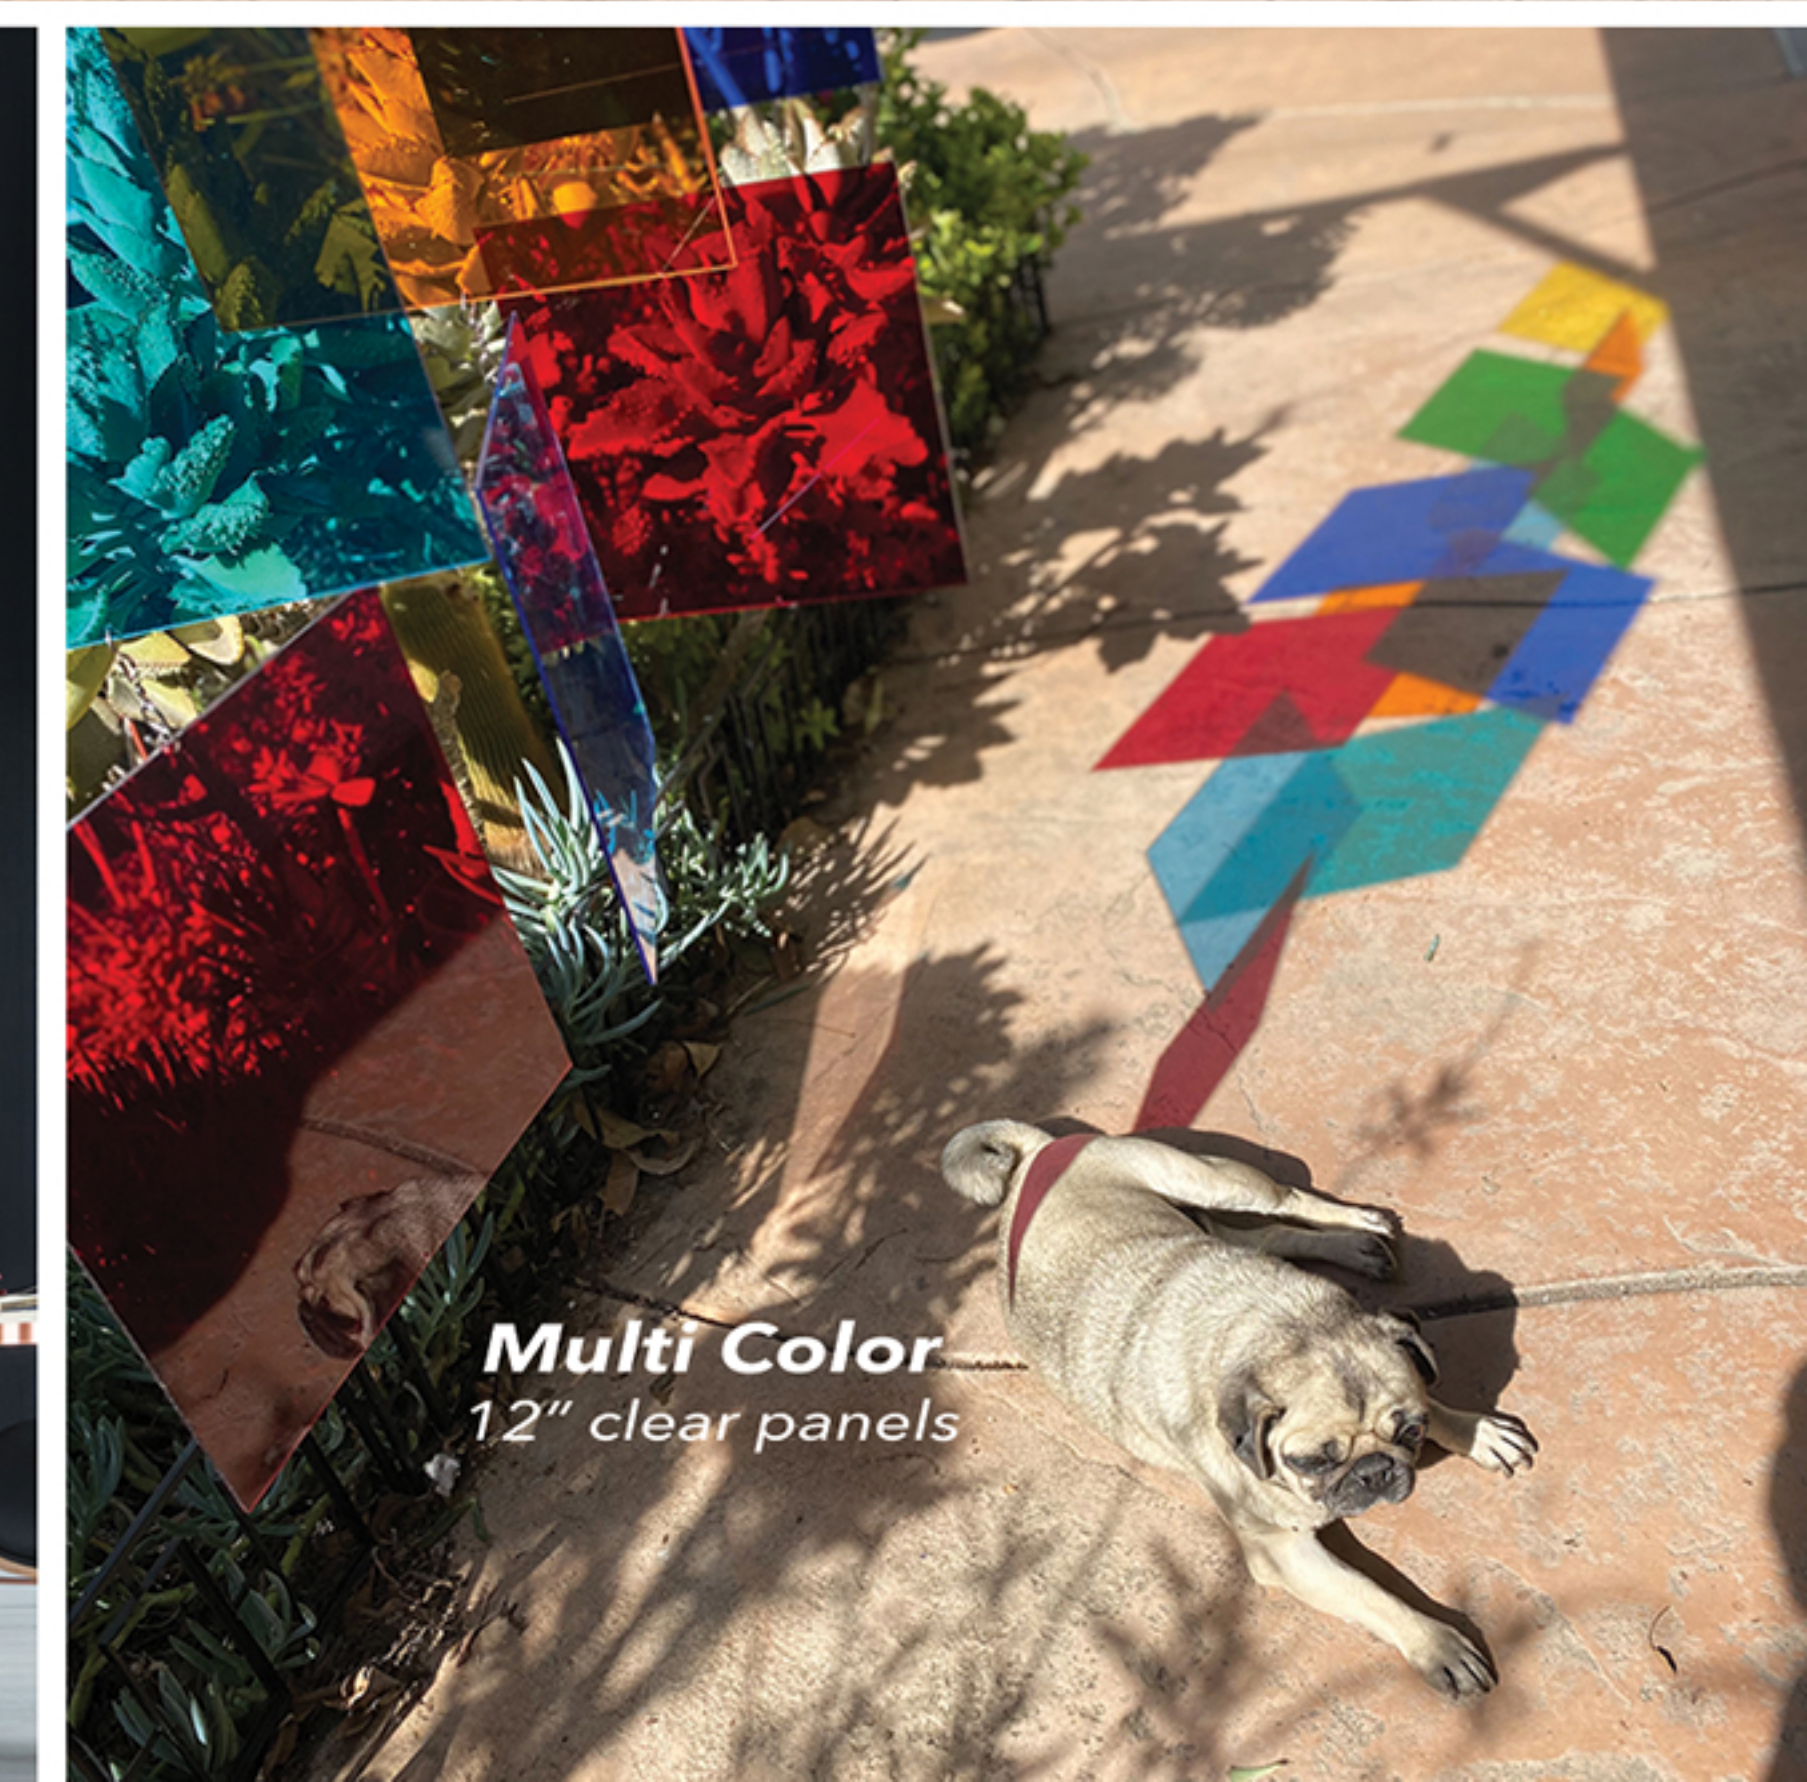

MOD CAST
luxury art mobile installations

Black 24" opaque panels

1970
12" opaque
panels

Soar to new heights

It's time for a fresh outlook and a renewed sense of possibility. Bring the uplifting power of vibrant color, movement, and elegant style into your life with new MODcast art mobiles.

These **modern** mobiles **cast** beautiful shadows on surrounding surfaces and move delightfully in the breeze.

shop **MODCAST** at
AtomicMobiles.com

Red 12" opaque panels

Multi Color
12" clear panels

Black 24" opaque panels

Make a sensational statement
with **XXL** 24" panels for a dramatic large-scale art installation

CUSTOMIZE

Your Size + Colors

34 beautiful colors and unlimited sizes

MODCAST features

- available in 12" or 24" panels
- opaque, clear, and fluorescent colors
- each panel rotates a full 360 degrees
- ships flat, assembles easily
- arrange and re-arrange as you wish
- switch panels anytime for a new look
- install on flat or vaulted ceilings
- made in Los Angeles, California