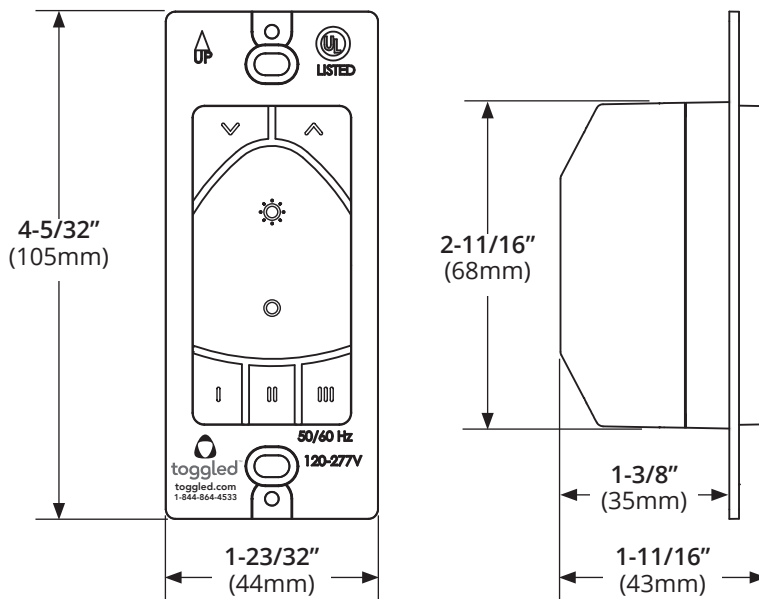

Toggled iQ™ Switch

Specifications

Model	Size	Input	Power	Enclosure	Color
TSB-001-WT	Single-Gang	120-277VAC	2W	Polycarbonate	White

Dimensions

Disclaimer: Toggled reserves the right to make changes to specific items and/or to discontinue any product at any time without notice or obligation and will not be liable for any consequences resulting from the use of this publication.