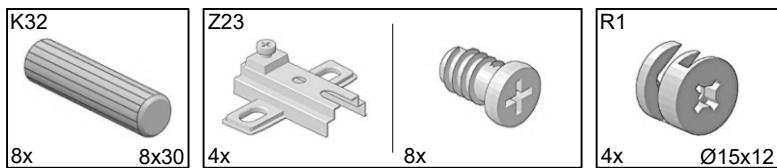

SURF / WAVE - KOMODA 3D

SURF/WAVE KOMODA 3D - 31032023

1

2