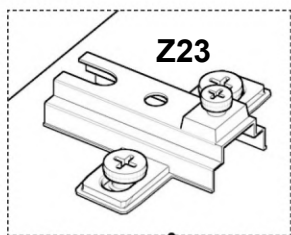

SURF / WAVE - KOMODA 3D

SURF/WAVE KOMODA 3D - 31032023

1

2