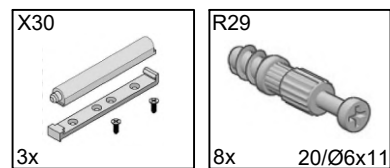

SURF / WAVE - KOMODA 3D

SURF/WAVE KOMODA 3D - 31032023

3

4