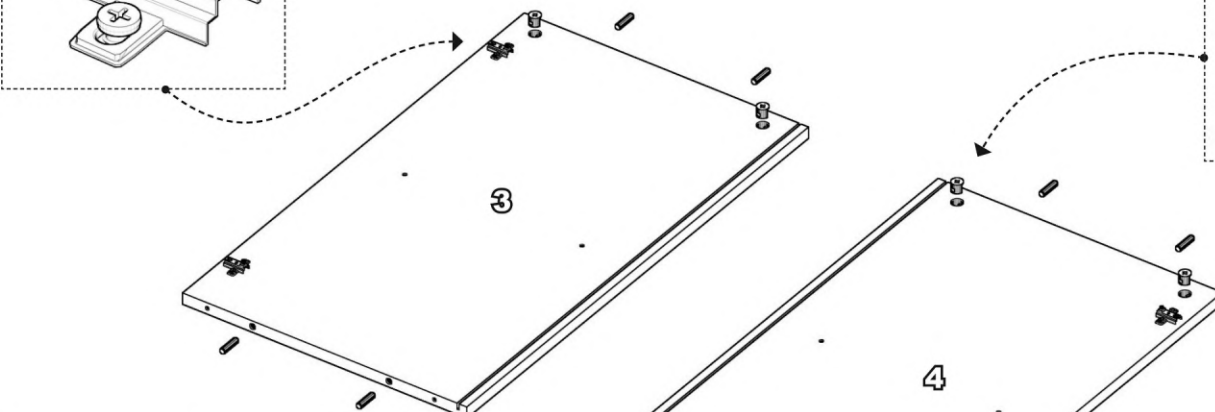

SURF / WAVE - KOMODA 3D

SURF/WAVE KOMODA 3D - 31032023

1

2