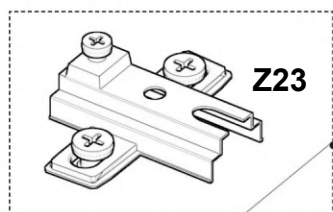

SURF / WAVE - KOMODA 3D

SURF/WAVE KOMODA 3D - 31032023

1

2