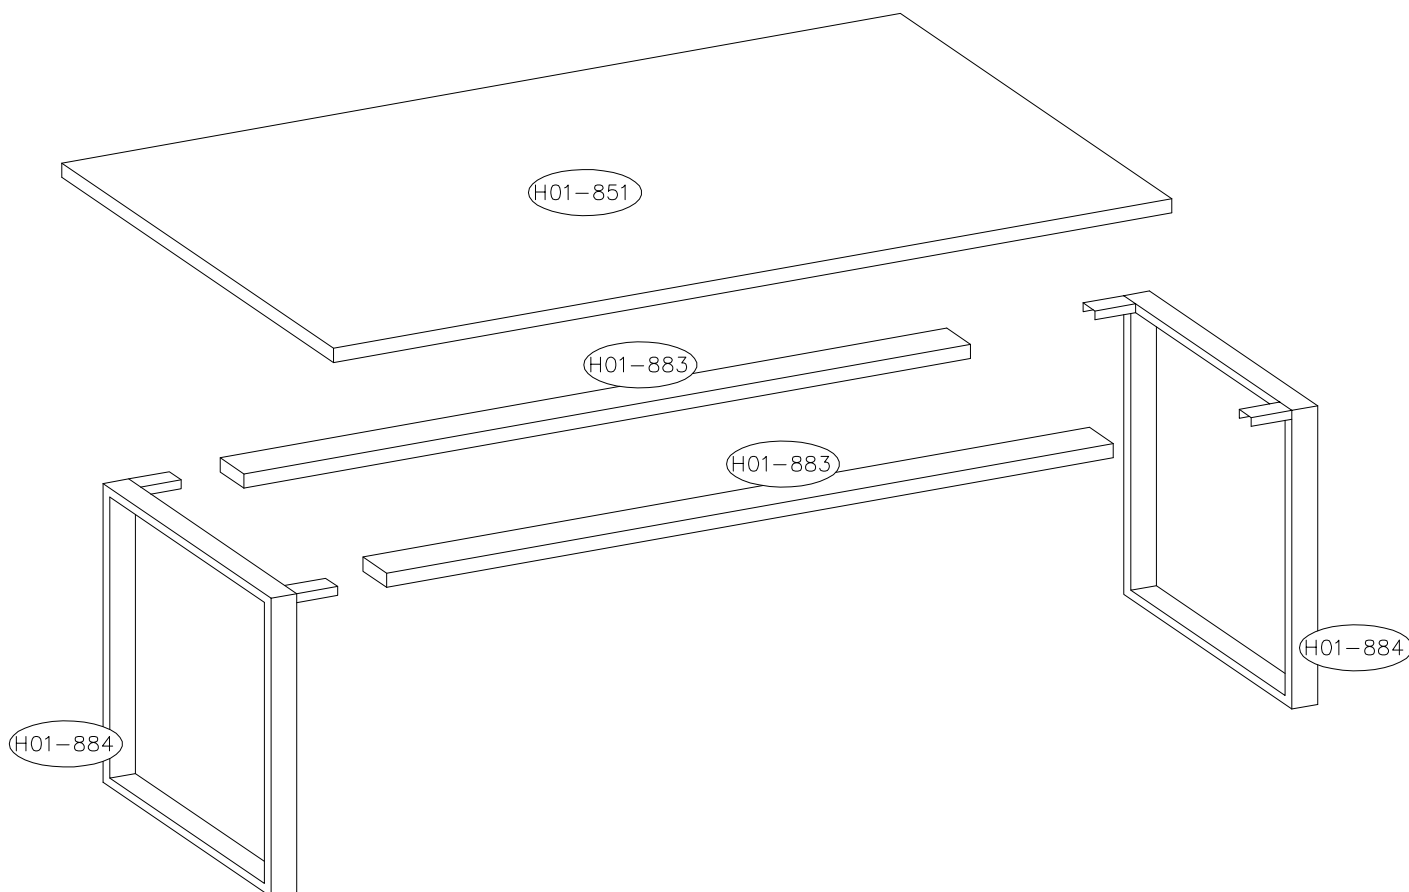

HALLE WM 94

4.0x25  G	6mm  I3	M8.0x12  M9	 P8
16	1	8	4

6mm  I3	M8.0x12  M9
1	8

1

4.0x25  G	 P8
16	4