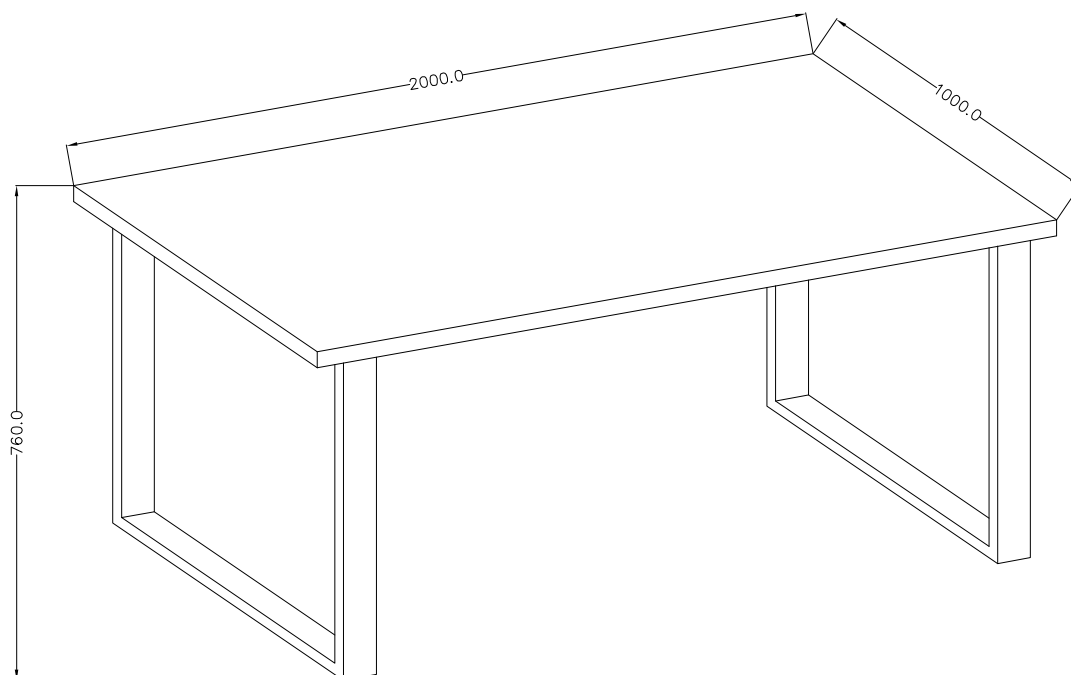

HALLE WM 94

4.0x25  G	6mm  I3	M8.0x12  M9	 P8
16	1	8	4

6mm  I3	M8.0x12  M9
1	8

1

4.0x25  G	 P8
16	4