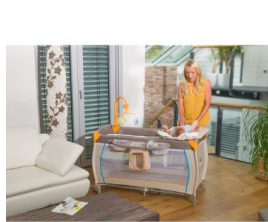

_picture-id_0622.jpg