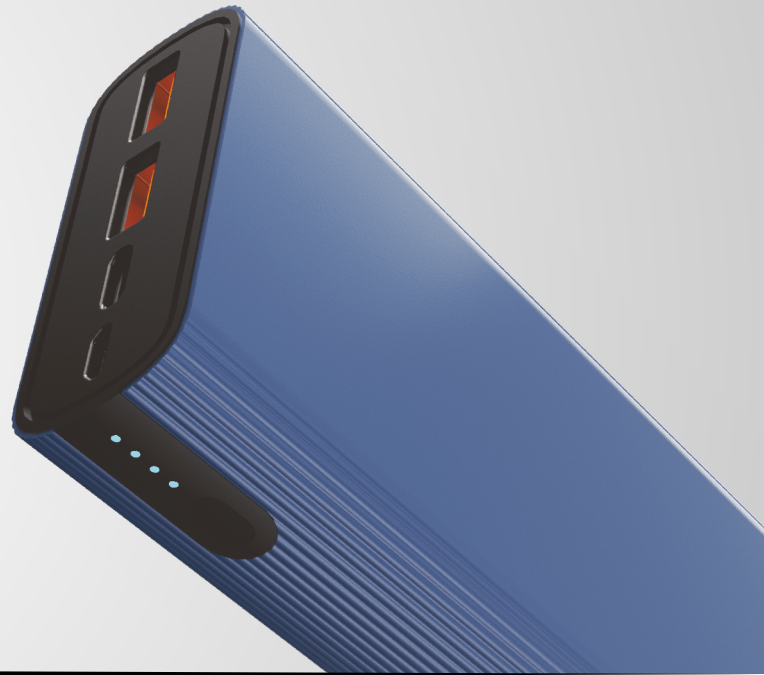

# POWER 45

45W, 20000mAh Power Bank

Perfect  
for Laptops & iPads

**45W Super Fast Charging:** Now charge with the thunderous speed in time! Plug in multiple devices to charge them up anytime, anywhere. It's 45W output is more than enough to charge up multiple devices at the same time and with the same speed!

**Wide Compatibility Laptop Charging:** Due to its variability, Power 45 can charge up any device that has the needed charging slot. You can charge up your smartphone, Laptop or any other device that has compatibility with the powerbank!

**Dual Input Ports:** The power bank has dual input ports that let you plug in your devices that have to be charged. The ports are built with precision, to ensure that the charging process is absolutely seamless!

**Dual USB Output Port:** The power bank has dual USB output ports that allows for seamless cross charging for the strongly built 20000mAh battery! The device has precision ports that give glitch-free output for device longevity!