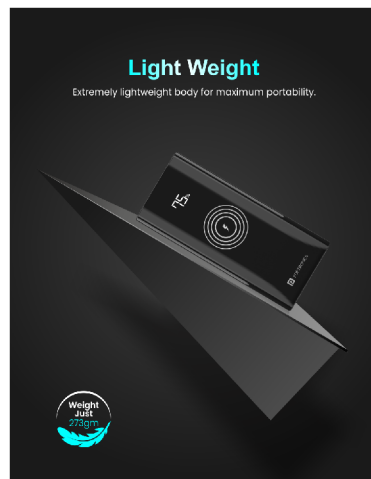

Light Weight