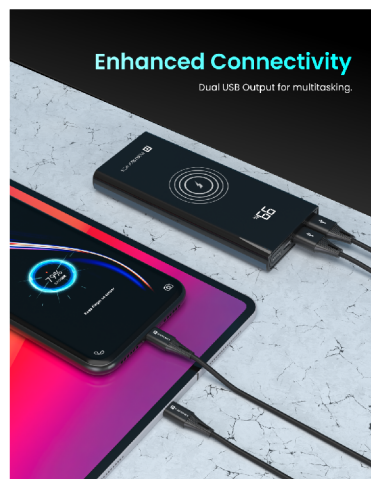

Enhanced Connectivity

Dual USB Output for multitasking.