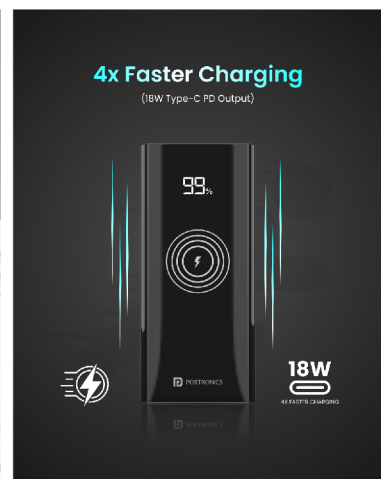

4x Faster Charging

(18W Type-C PD Output)