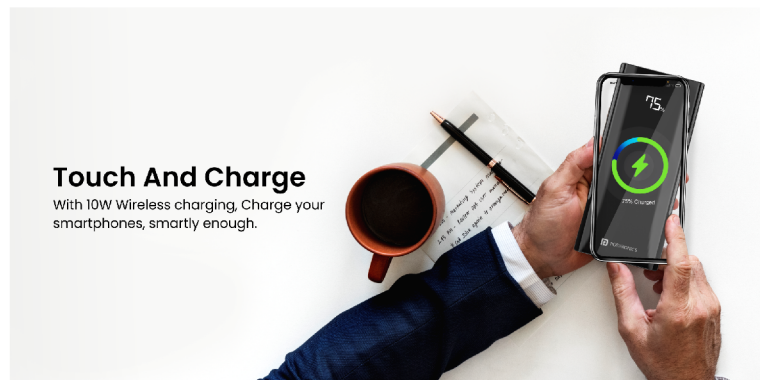

Touch And Charge

With 10W Wireless charging, Charge your smartphones, smartly enough.