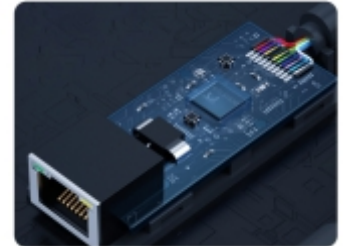

Quick Ethernet Hub : Mport 45C acts as the perfect bridge between your screen and the internet source. It will completely revolutionise the way you go about everyday internet errands with ease!

Speed Up To 1000Mbps : The ethernet adapter can provide internet speed up to 1000Mbps which will elevate your usual internet speed. If you are into huge data transfer a stable and fast internet connection is indeed a boon!

Lightweight and Portable : Mport 45C is an absolute lightweight ethernet adapter that does the job of heavyweight ports without even flinching. The best part is it is portable and even durable owing to its power built body!

TECHNICAL SPECIFICATIONS :

- Model : Mport 45C
- Product Code : POR 1482 (black)
- USB : Type C
- Port : RJ45

MRP
₹ 1,999/-

Speed Up To 1000Mbps

The gigabit ethernet adapter can provide internet speed up to 1000Mbps which will elevate your usual internet speed.

Multiple EMI Shielding

Protects from electromagnetic interference for uninterrupted internet flow.

Intelligent Chipset

Equipped with an intelligent chipset the adapter works in perfect sync with the data source to provide you uninterrupted internet flow.