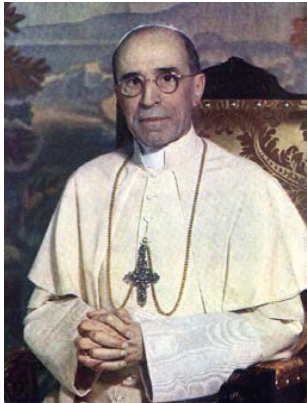

### 1952 POPE PIUS XII 100 LIRE NGC MS64

This 100 Lire coin was issued by the Vatican in 1952 during the papacy of Pius XII (1939-1958) whose crowned likeness appears on the obverse. Pope Pius XII (Italian: Pio XII), born Eugenio Maria Giuseppe Giovanni Pacelli (2 March 1876 – 9 October 1958), was head of the Catholic Church and sovereign of the Vatican City State from 2 March 1939 until his death in 1958. Before his election to the papacy, he served as secretary of the Department of Extraordinary Ecclesiastical Affairs, papal nuncio to Germany, and Cardinal Secretary of State, in which capacity he worked to conclude treaties with European and Latin American nations, such as the Reichskonkordat with Nazi Germany.

Obverse: Left-facing bust of Pope Pius XII (1939-1958).

Reverse: Caritas standing facing holding child with another at feet

Minted at the Rome Mint