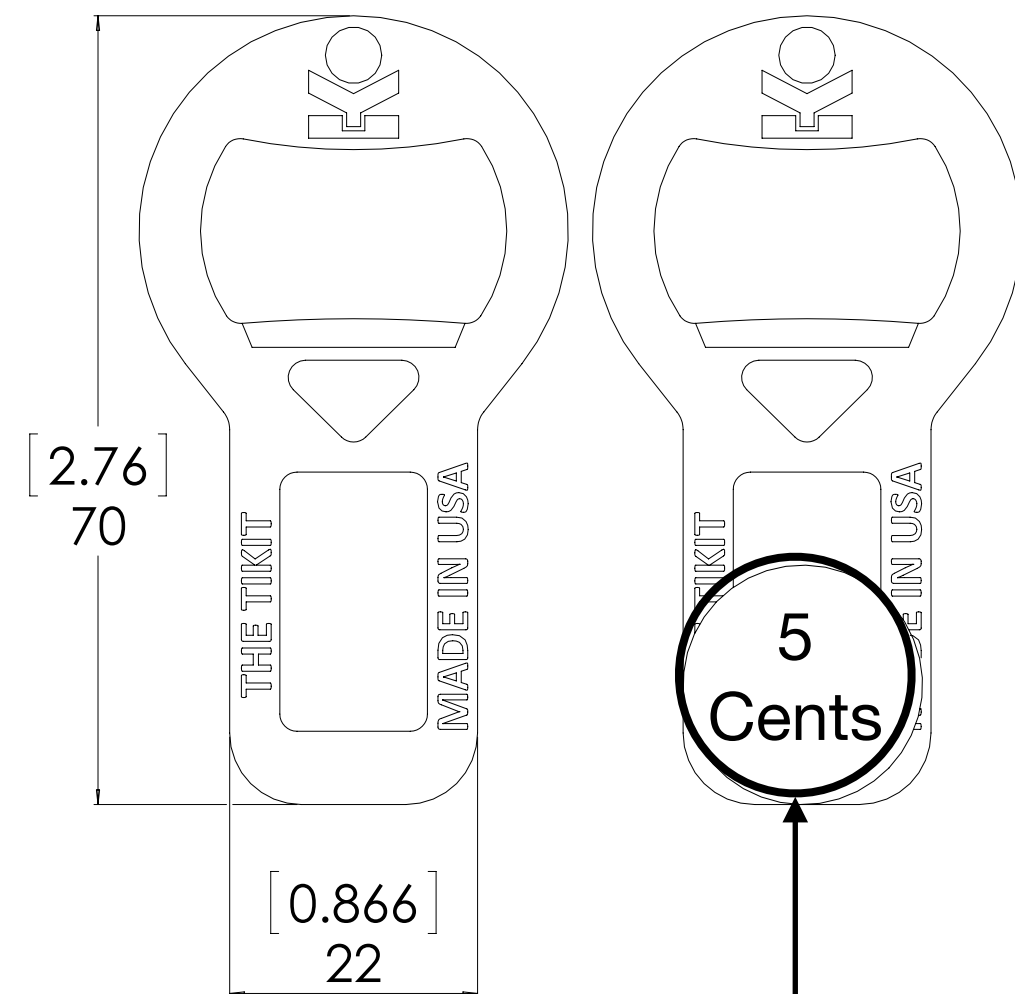

# Car and Truck Tikit

**Fits all Cars and Trucks**

*\*Also fits some of the  
new John Deere Gators*

Compare the size of the buckle  
to a Nickel (\$0.05) Five Cents

# These 3 Styles are for UTVs or Side By Sides Only!

*They do not fit cars or trucks*