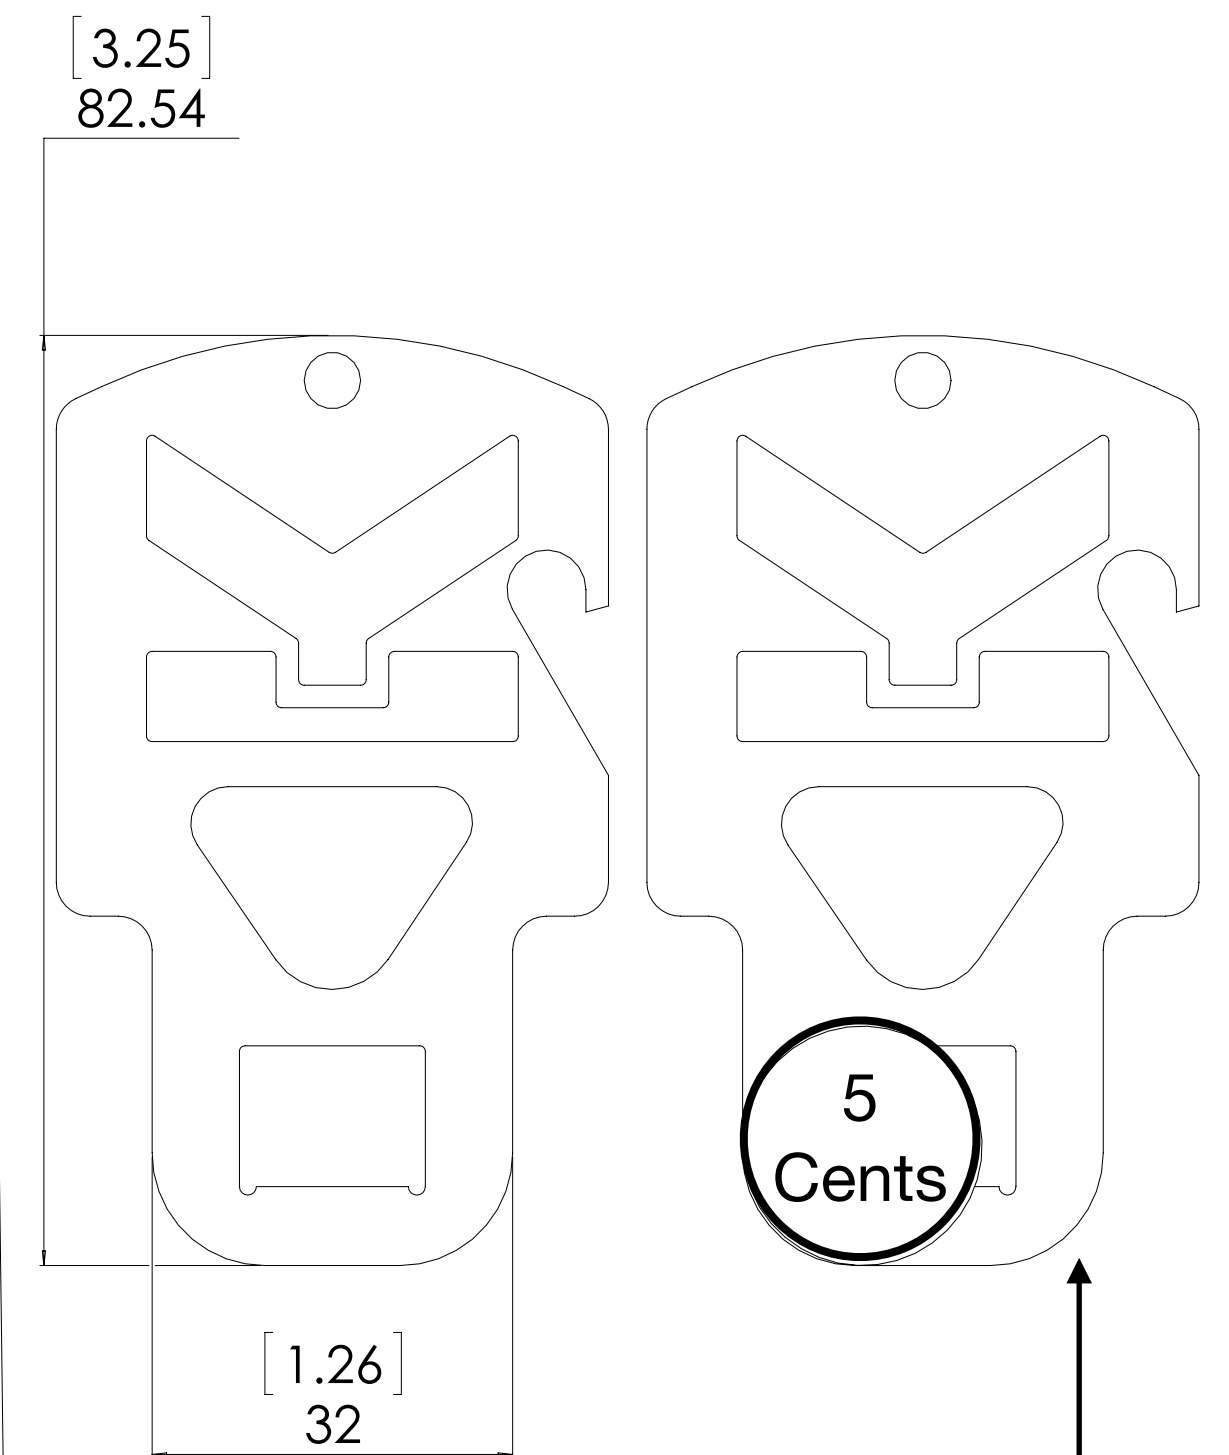

Yamaha Viking Style UTV Tikit

**Fits 2023 Yamaha Viking and
Newer Kubota Sidekicks**