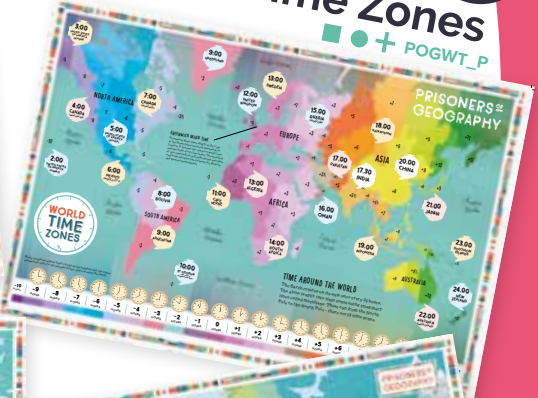

World Time Zones

■ ● + POGWT_P

Languages of the World

■ ● + POGWL_P