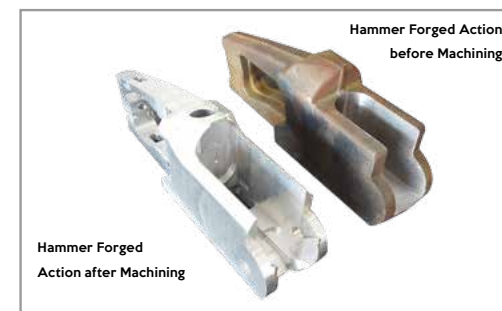

FEATURES

- Steel Action - solid hammer forged process
- Boxlock Action
- 3"/76mm Chamber
- Steel Shot Proofed
- 12 and 20 Gauge Game and Sporter
- 28"/71cm & 30"/76cm Barrels
- Ventilated Rib with Fibre Optic Front Sight (Sporter)
- Solid Rib with Brass Bead (Game)
- Supplied with 5 Chokes
- Coined Finish with Engraving
- Single Selective Trigger
- 3 Year Warranty

TWO CONFIGURATIONS

950 Sporter Receiver

Silver receiver with scroll engraving

950 Game Receiver

Silver receiver with game scene engraving

Strong Hammer Forged Steel Action

SPECIFICATIONS

950 SERIES