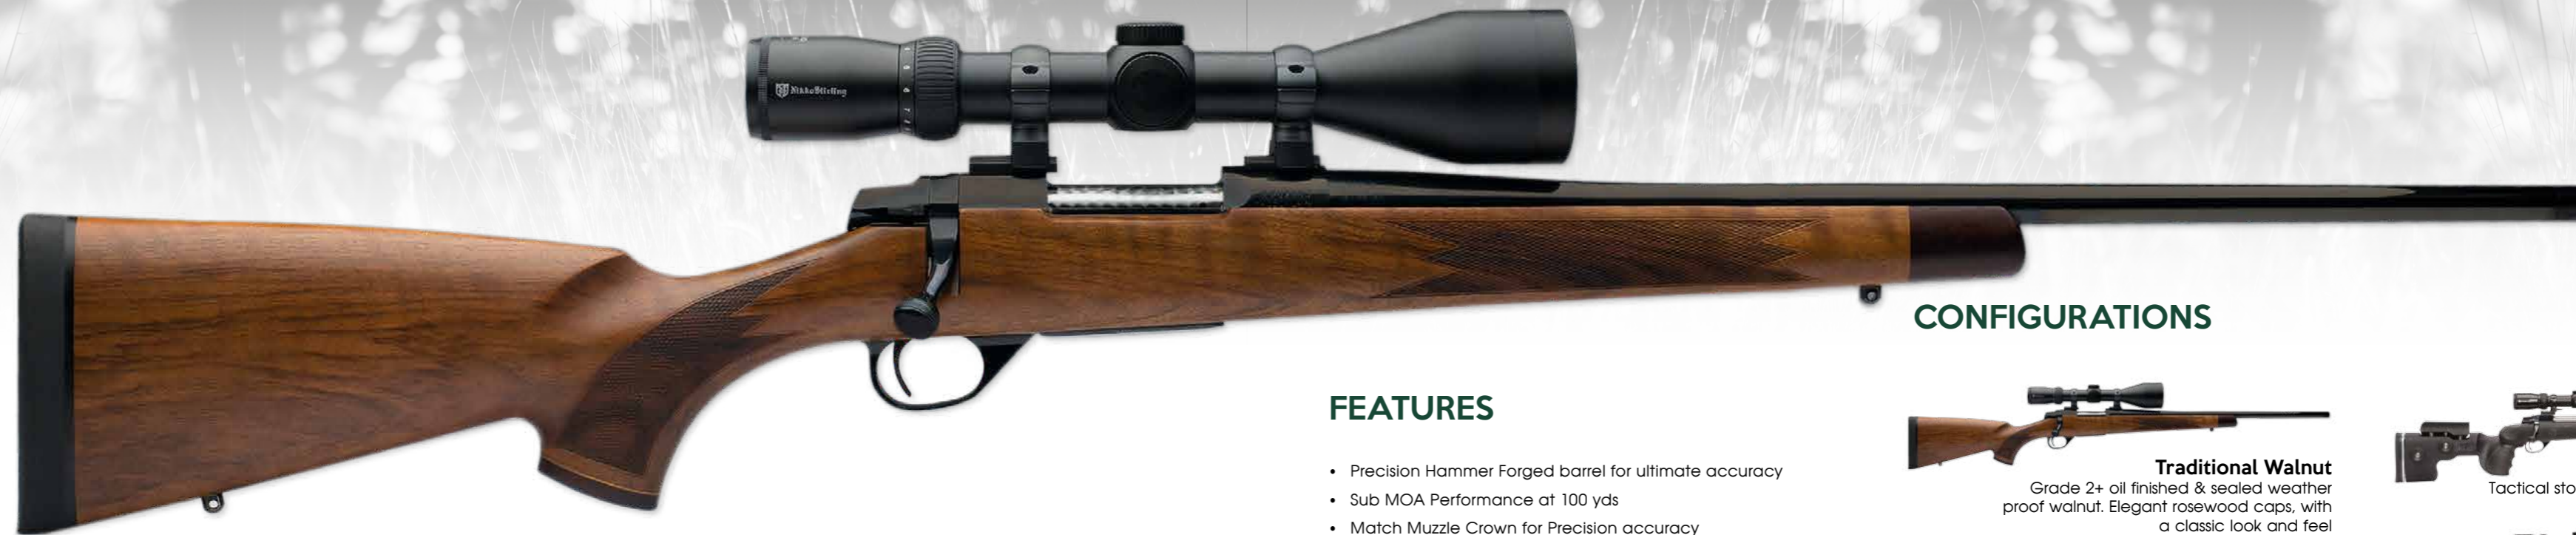

EMPIRE CENTREFIRE SPORTING RIFLE

After an absence of 100 years from rifle-making, Webley & Scott released the Empire centrefire rifle in celebration of their tradition for quality gun making. Produced using the latest rifle technology, the Empire shares all the traditional qualities and heritage of those now prized rifles from 100 years ago:

- Accuracy - provided by the Sub-MOA hammer forged barrel
- Reliability - assured by the utilisation of a strong Mauser style action
- Speed to target - the traditional, heritage design insures fast mounting
- Safety - three position safety and detachable steel magazine

Every Empire Rifle features a detachable steel magazine with quick release button as well as a classic jeweled bolt that compliments the stylish and simple lines. This Classic British-designed Sporting Rifle is a combination of Heritage, Tradition and Technology.

Created by Webley & Scott to be perfect for all hunting conditions whether stalking deer, hunting driven boar or shooting vermin.

FEATURES

- Precision Hammer Forged barrel for ultimate accuracy
- Sub MOA Performance at 100 yds
- Match Muzzle Crown for Precision accuracy
- Factory Screw Cut 1/2" UNF
- Metal 5 Shot Detachable Magazine
- 3 Position safety
- Fully Adjustable Trigger
- Jewelled Bolt
- 7 Stock Options – 4 of which are custom inletted

CONFIGURATIONS

Traditional Walnut

Grade 2+ oil finished & sealed weather proof walnut. Elegant rosewood caps, with a classic look and feel

GRS Berserk

Tactical stock, fully adjustable soft touch, weather proof

VFT Black

New, Black weatherproof, VFT Soft Touch finish providing a durable and strong feel, for use in tough conditions.

Bell & Carlson

Black / Grey web textured, glass fibre all weather & terrain, durability

Thumbhole Laminate

Empire grey laminate classic thumbhole sporter stock

VFT ODG Stock

New Tactical Finish in ODG, durable, stiff & weatherproof for harsh conditions. VFT finish

Hogue

OverMolded stock in black or green, weatherproof workhorse