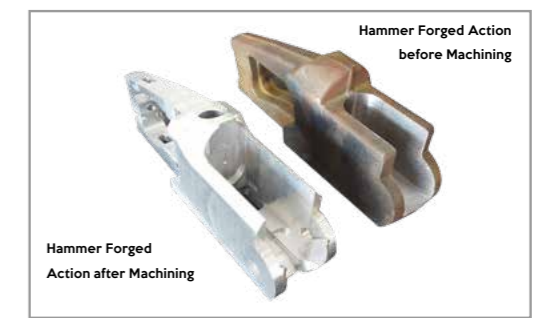

Strong Hammer Forged Steel Action