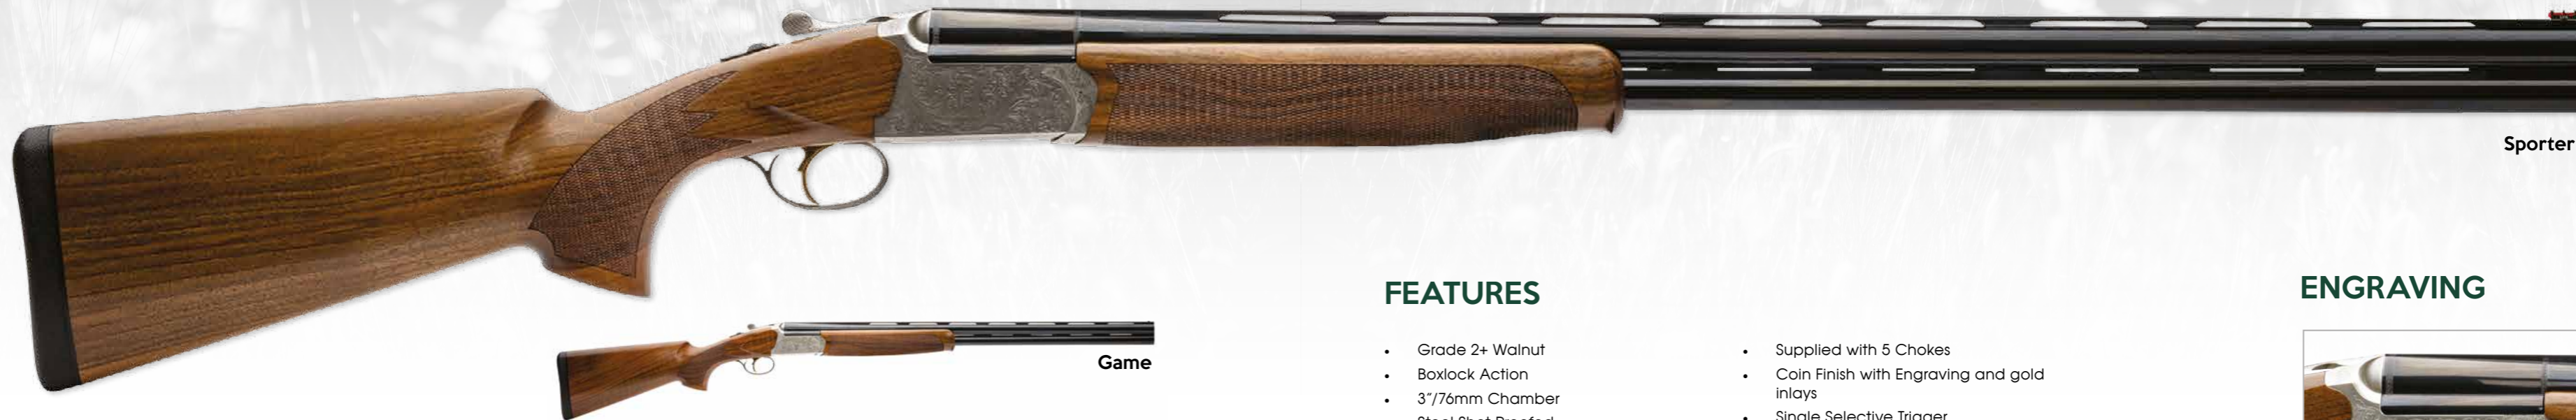

1000 SERIES

Sporter

Game

Made in Italy

FEATURES

- Grade 2+ Walnut
- Boxlock Action
- 3"/76mm Chamber
- Steel Shot Proofed
- 12 and 20 Gauge Game and Sporter
- 28"/71cm & 30"/76cm Barrels
- Ventilated Rib with Fibre Optic Front Sight (Sporter)
- Solid Rib with Brass Bead (Game)
- Supplied with 5 Chokes
- Coin Finish with Engraving and gold inlays
- Single Selective Trigger
- Designed in the UK
- Made in Italy with CIP proof mark
- 3 Year Warranty
- Supplied with hard case