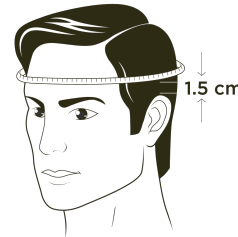

FURY

Size Chart

SIZE	CM
M	57-58
L	59-60
XL	61-62
XXL	63-64

MEASURE THE CIRCUMFERENCE OF YOUR HEAD AT ITS BIGGEST SIZE.

Helmet Fit Test

CHEEK PAD TEST

Place your hands on both sides of the helmet. Rotate left to right then up and down. If padding sides easily, then its too big.

FINGER TEST

While wearing the helmet insert fingers to your forehead. If it easily goes thru, then the helmet is too big.

ROLL OFF TEST

Wear your helmet and make sure retention system is fastened. Pull the chin bar down, if it easily rolls down and covers your eyes, your helmet is too big.