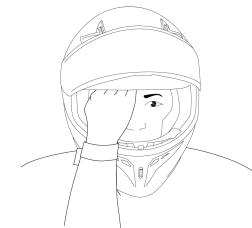

FURY

Size Chart

SIZE	CM
M	57-58
L	59-60
XL	61-62
XXL	63-64

MEASURE THE CIRCUMFERENCE OF YOUR HEAD AT ITS BIGGEST SIZE.

Helmet Fit Test

CHEEK PAD TEST

Place your hands on both sides of the helmet. Rotate left to right then up and down. If padding sides easily, then its too big.

FINGER TEST

While wearing the helmet insert fingers to your forehead. If it easily goes thru, then the helmet is too big.

ROLL OFF TEST

Wear your helmet and make sure retention system is fastened. Pull the chin bar down, if it easily rolls down and covers your eyes, your helmet is too big.