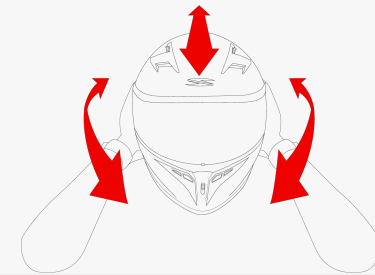

FURY

Size Chart

SIZE	CM
M	57-58
L	59-60
XL	61-62
XXL	63-64

MEASURE THE CIRCUMFERENCE OF YOUR HEAD AT ITS BIGGEST SIZE.

Helmet Fit Test

CHEEK PAD TEST

Place your hands on both sides of the helmet. Rotate left to right then up and down. If padding sides easily, then its too big.

FINGER TEST

While wearing the helmet insert fingers to your forehead. If it easily goes thru, then the helmet is too big.

ROLL OFF TEST

Wear your helmet and make sure retention system is fastened. Pull the chin bar down, if it easily rolls down and covers your eyes, your helmet is too big.