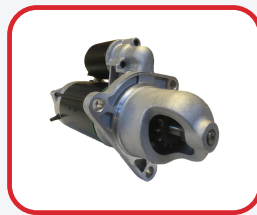

SUPPLIER SPOTLIGHT

BOSCH

Invented for life

PSV are distributors for Bosch and stock a wide range of parts from product groups including starter motors, alternators, Ad Blue, Switching, Filtration and more.