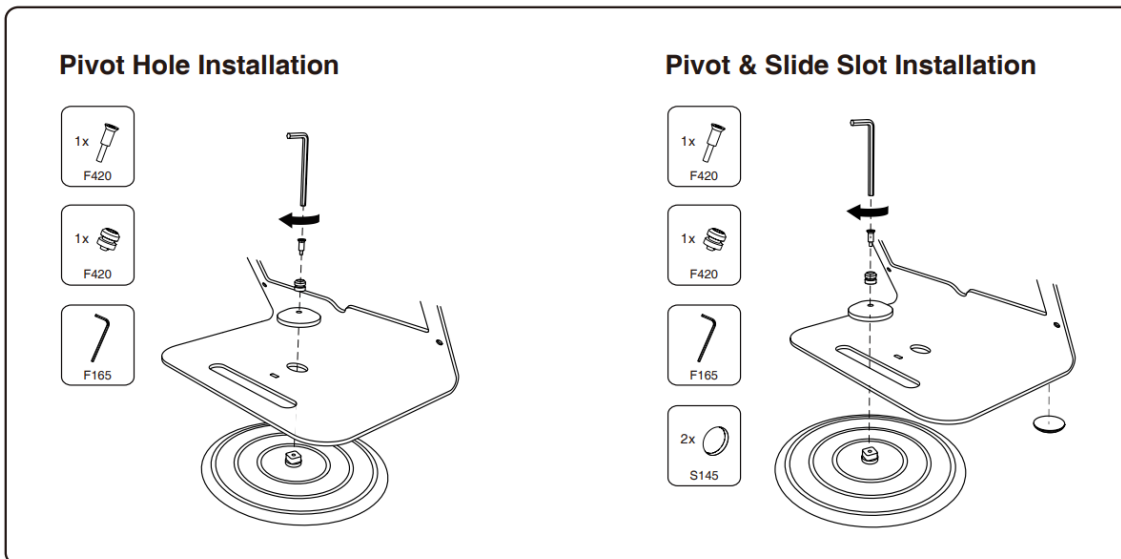

WindFall®

PIVOT TABLE KIT

Assembly & Installation

Select a Single - Sided Adhesive Installation OR Double - Sided Adhesive Installation

Single - Sided Disk
F132

Double - Sided Disk
F129

1

2

3

4

i For double - sided adhesive installation.