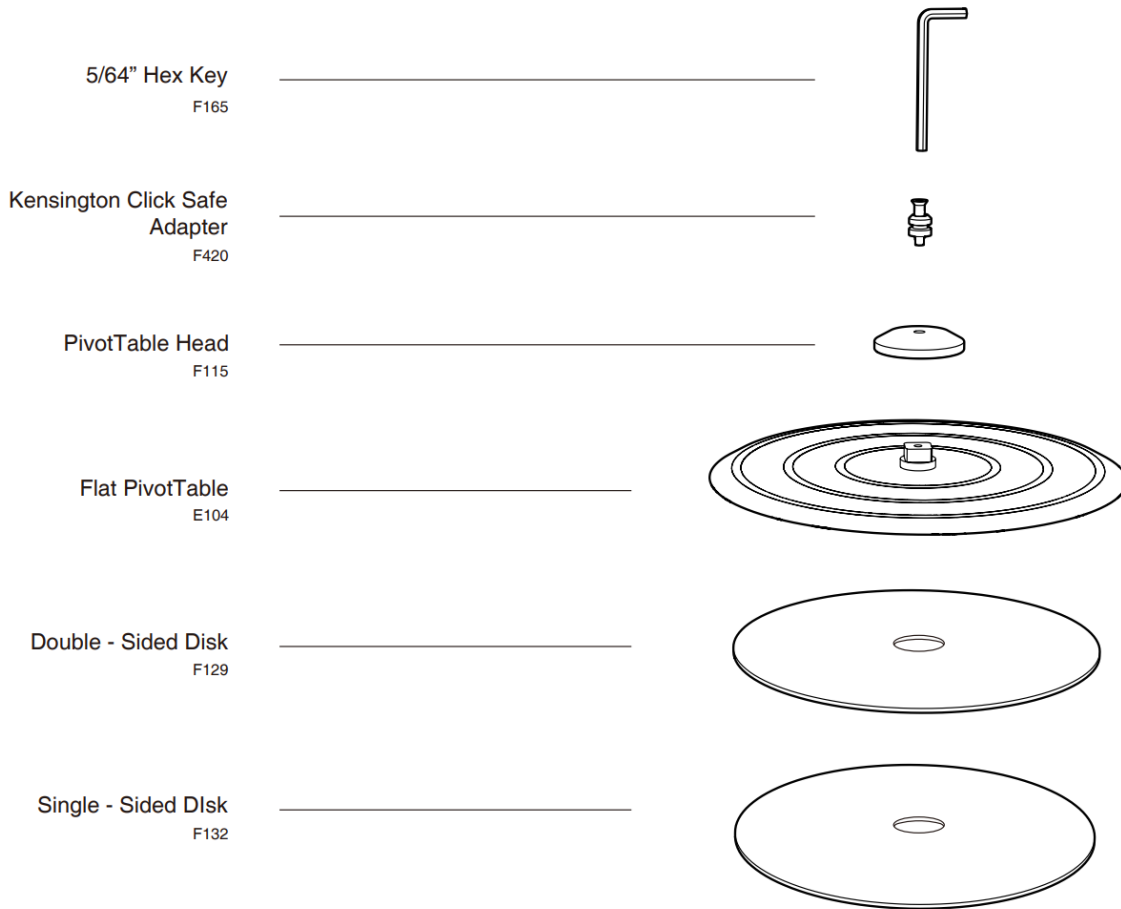

WindFall®

PIVOT TABLE KIT

Assembly & Installation

Select a Single - Sided Adhesive Installation OR Double - Sided Adhesive Installation

Single - Sided Disk
F132

Double - Sided Disk
F129

1

2

3

4

i For double - sided adhesive installation.