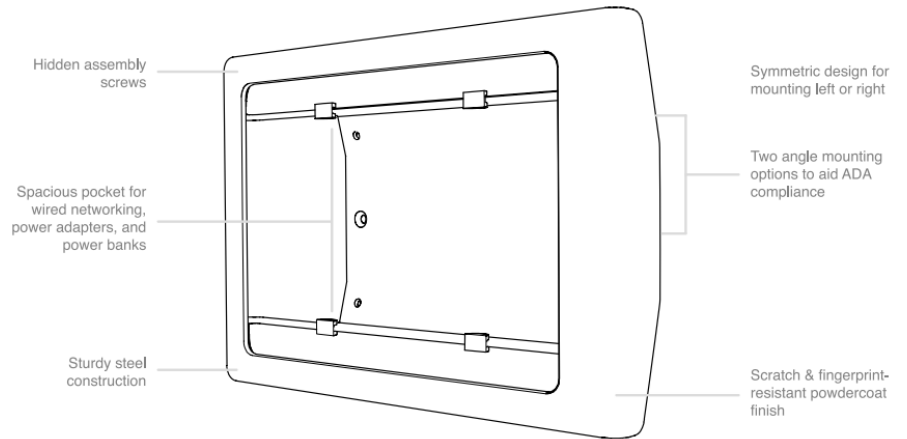

MULTI MOUNT

H526

for iPad

Features