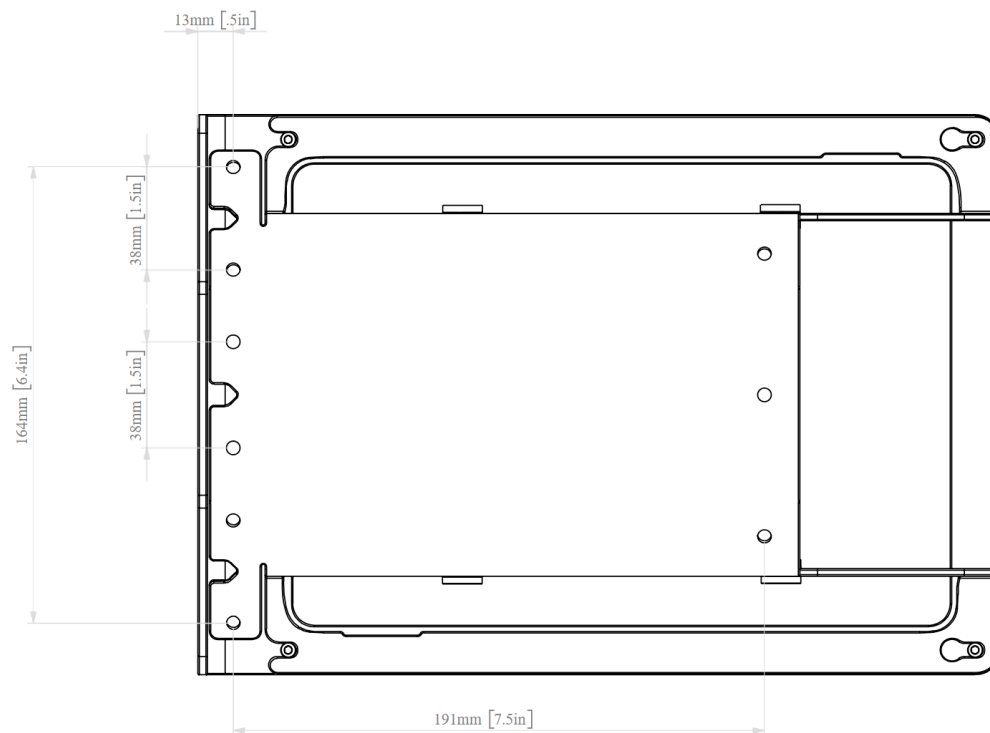

### Dimensions

# Specifications

Dimensions	Width: 11.3 inches Depth: 1.5 inches Height: 7.9 inches
Weight	3 lbs
Materials	Powder Coated Steel
Compatible Devices	iPad Air 1, iPad Air 2, iPad Pro 9.7-inch, iPad (5th Gen), iPad (6th Gen)
Compatible Apps	BlueJeans, Robin, Teem, Zoom