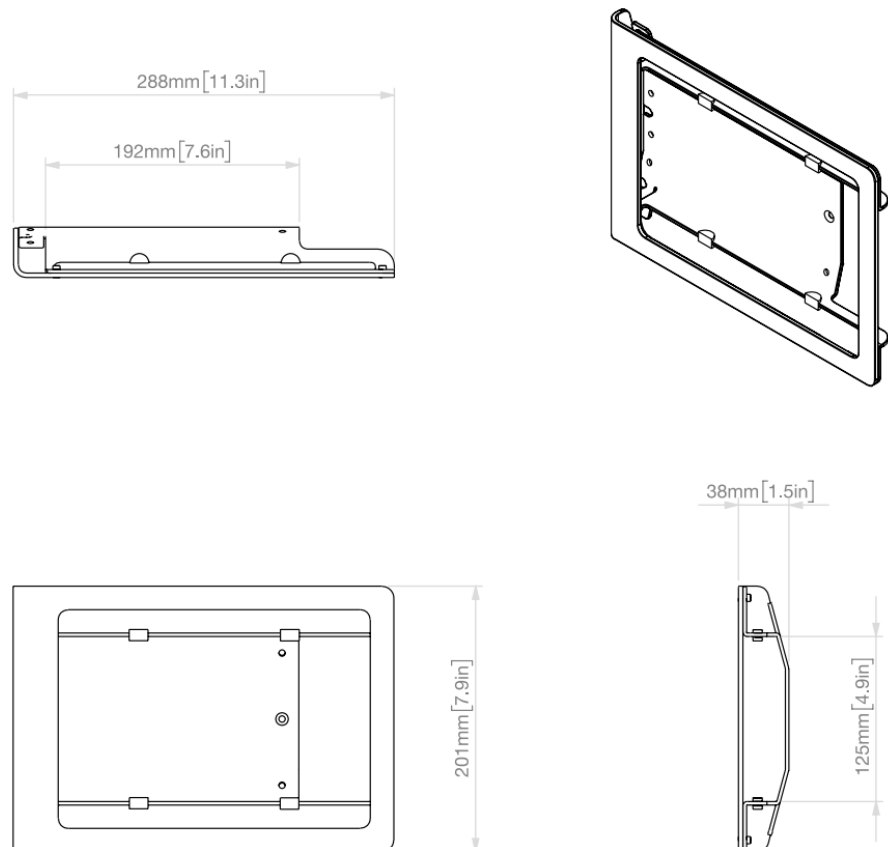

## ADA-friendly Room Scheduling Enclosure

Easily mount iPad to mullions and drywall to create beautiful room scheduling displays. Install vertically or at a 15-degree upward angle. Multi Mount features a hidden pocket to hide and store power and networking adapters (sold separately)—while maintaining a slim profile. Multi Mount features rigid, commercial-grade construction, simple installation, and an attractive and durable powder coat finish.

### Dimensions

# Mounting Hole Dimensions

# Specifications

Dimensions	Width: 11.3 inches Depth: 1.5 inches Height: 7.9 inches
Weight	3 lbs
Materials	Powder Coated Steel
Compatible Devices	iPad Air 1, iPad Air 2, iPad Pro 9.7-inch, iPad (5th Gen), iPad (6th Gen)
Compatible Apps	BlueJeans, Robin, Teem, Zoom