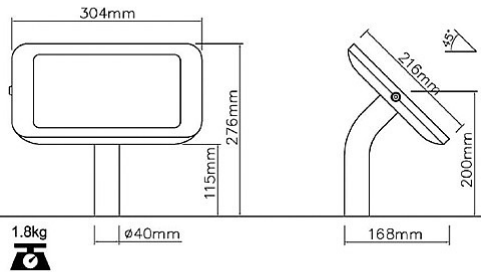

Desk Mount

for iPad, Android and Windows

Dimensions

Description

The Tab-Secure tablet enclosure is made solid and durable whilst giving your business exceptional security when featuring your interactive display at receptions, showrooms, expos and trade shows. The Tab-Secure enclosures offer a range of mounting solutions including portable, full height floorstand, desk and wall mounted displays

Optional Extras

- Rotate component
- Switch component
- 2m data charging cable
- 2Kg Freestanding base

Materials

- PC/ABS Case
- Steel Face Plate
- Aluminium Alloy Tube
- TPE Padding
- PMMA Face Sheet
- Steel Mounting Plate